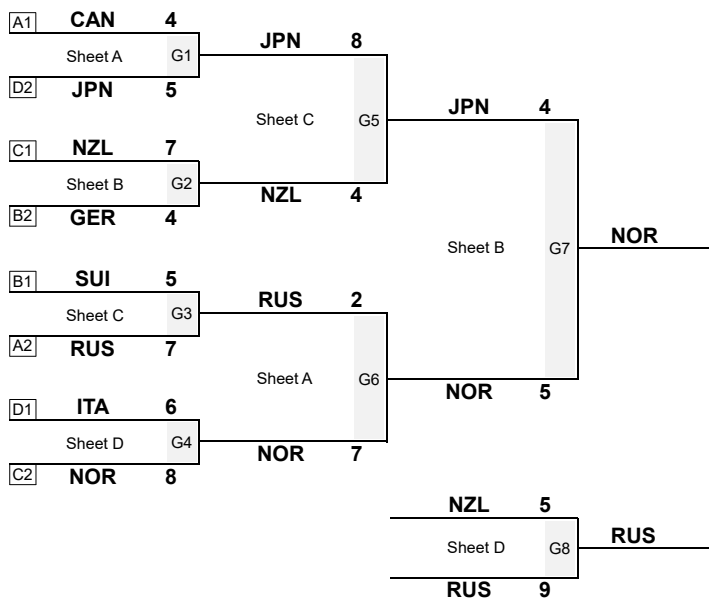

Merged Group Standings

Rank	Team	Round Robin Results			Rank	Team	Round Robin Results		
		Group	Rank	DSC			Group	Rank	DSC
1	ITA - Italy	D	1	47.62cm	13	DEN - Denmark	B	4	51.40cm
2	SUI - Switzerland	B	1	55.73cm	14	CZE - Czech Republic	D	4	69.96cm
3	CAN - Canada	A	1	61.58cm	15	POL - Poland	A	4	83.30cm
4	NZL - New Zealand	C	1	84.81cm	16	TUR - Turkey	C	4	87.11cm
5	NOR - Norway	C	2	25.12cm	17	HUN - Hungary	B	5	69.24cm
6	RUS - Russian Federation	A	2	48.20cm	18	ESP - Spain	A	5	74.97cm
7	GER - Germany	B	2	48.36cm	19	USA - United States of America	D	5	91.71cm
8	JPN - Japan	D	2	80.07cm	20	SLO - Slovenia	C	5	149.53cm
9	CHN - People's Republic of China	B	3	44.60cm	21	EST - Estonia	A	6	100.54cm
10	SWE - Sweden	D	3	63.41cm	22	LAT - Latvia	D	6	113.01cm
11	GBR - Great Britain	C	3	69.20cm	23	FRA - France	C	6	138.89cm
12	KOR - Republic of Korea	A	3	86.69cm	24	BRA - Brazil	B	6	167.07cm

Competition Summary

Résumé de la compétition / Wettkampfübersicht

Final Rounds

Session	Date	Time	Sheet A	Sheet B	Sheet C	Sheet D
Quarter-finals	WED 15 JAN	10:00	CAN 4-5 ^{EE} JPN	GER 4-7 NZL	RUS 7-5 SUI	NOR 8-6 ITA
Semi-finals	WED 15 JAN	14:00	RUS 2-7 NOR		JPN 8-4 NZL	
Finals	THU 16 JAN	12:00		JPN 4-5 ^{EE} NOR		RUS 9-5 NZL

Play-offs Bracket

Quarter-finals	Semi-finals	Finals	Final Standings
----------------	-------------	--------	-----------------

- 1 NOR - Norway
- 2 JPN - Japan
- 3 RUS - Russian Federation
- 4 NZL - New Zealand
- 5 ITA - Italy
- 6 SUI - Switzerland
- 7 CAN - Canada
- 8 GER - Germany
- 9 CHN - People's Republic of China
- 10 SWE - Sweden
- 11 GBR - Great Britain
- 12 KOR - Republic of Korea
- 13 DEN - Denmark
- 14 CZE - Czech Republic
- 15 POL - Poland
- 16 TUR - Turkey
- 17 HUN - Hungary
- 18 ESP - Spain
- 19 USA - United States of America
- 20 SLO - Slovenia
- 21 EST - Estonia
- 22 LAT - Latvia
- 23 FRA - France
- 24 BRA - Brazil