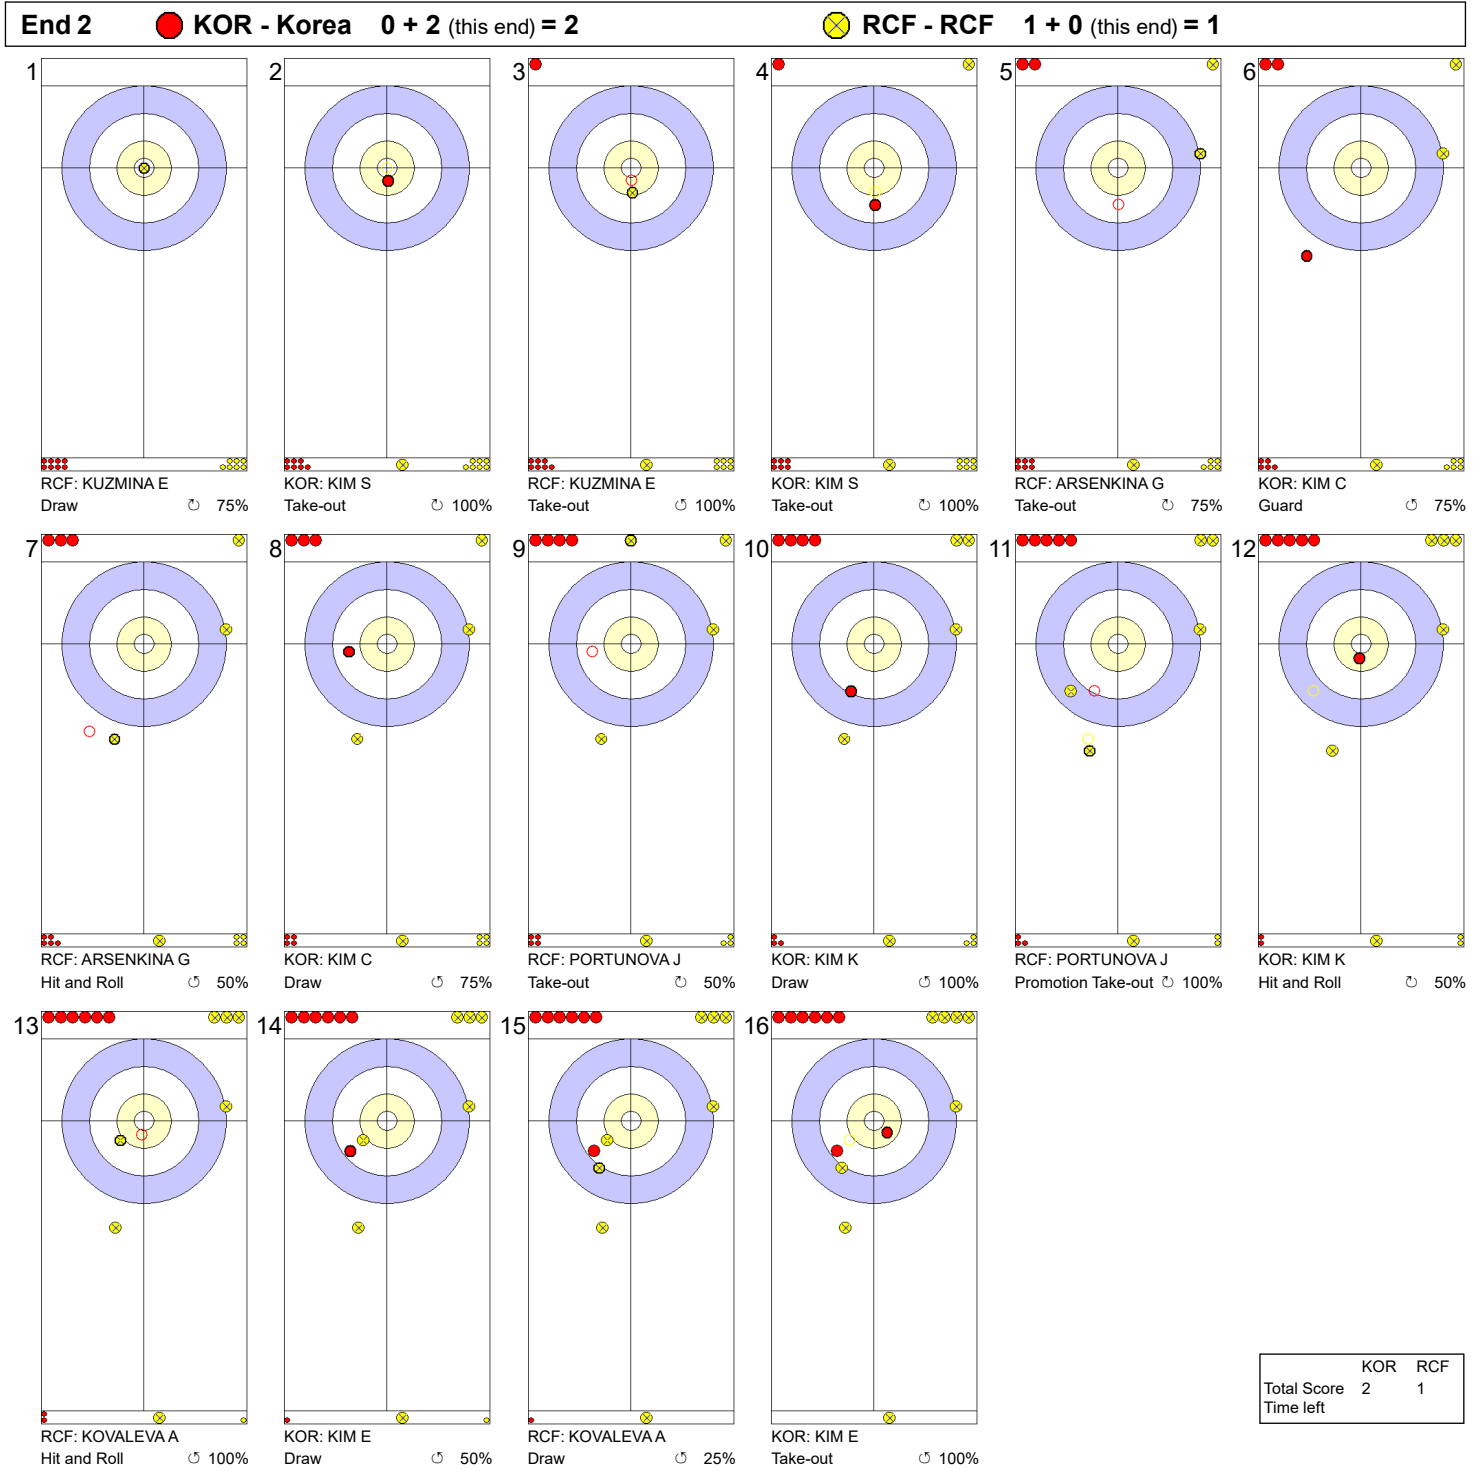

Game - Shot by Shot

Legend:
 ↻ Clockwise ↺ Counter-clockwise - Not considered

Game - Shot by Shot

Legend:
 ↻ Clockwise ↺ Counter-clockwise - Not considered

Game - Shot by Shot

Legend:
 ↻ Clockwise ↺ Counter-clockwise - Not considered

Game - Shot by Shot

Legend:
 ↻ Clockwise ↺ Counter-clockwise - Not considered

Game - Shot by Shot

Legend:
 ↻ Clockwise ↺ Counter-clockwise - Not considered

Game - Shot by Shot

Legend:
 ↺ Clockwise ↻ Counter-clockwise - Not considered

Game - Shot by Shot

Legend:
 ⌚ Clockwise ⌚ Counter-clockwise - Not considered

Game - Shot by Shot

End 10 ● KOR - Korea 7 + 0 (this end) = 7 ⊗ RCF - RCF 5 + 3 (this end) = 8

	KOR	RCF
Total Score	7	8
Time left	00:36	00:20

Legend:
↻ Clockwise ↺ Counter-clockwise - Not considered