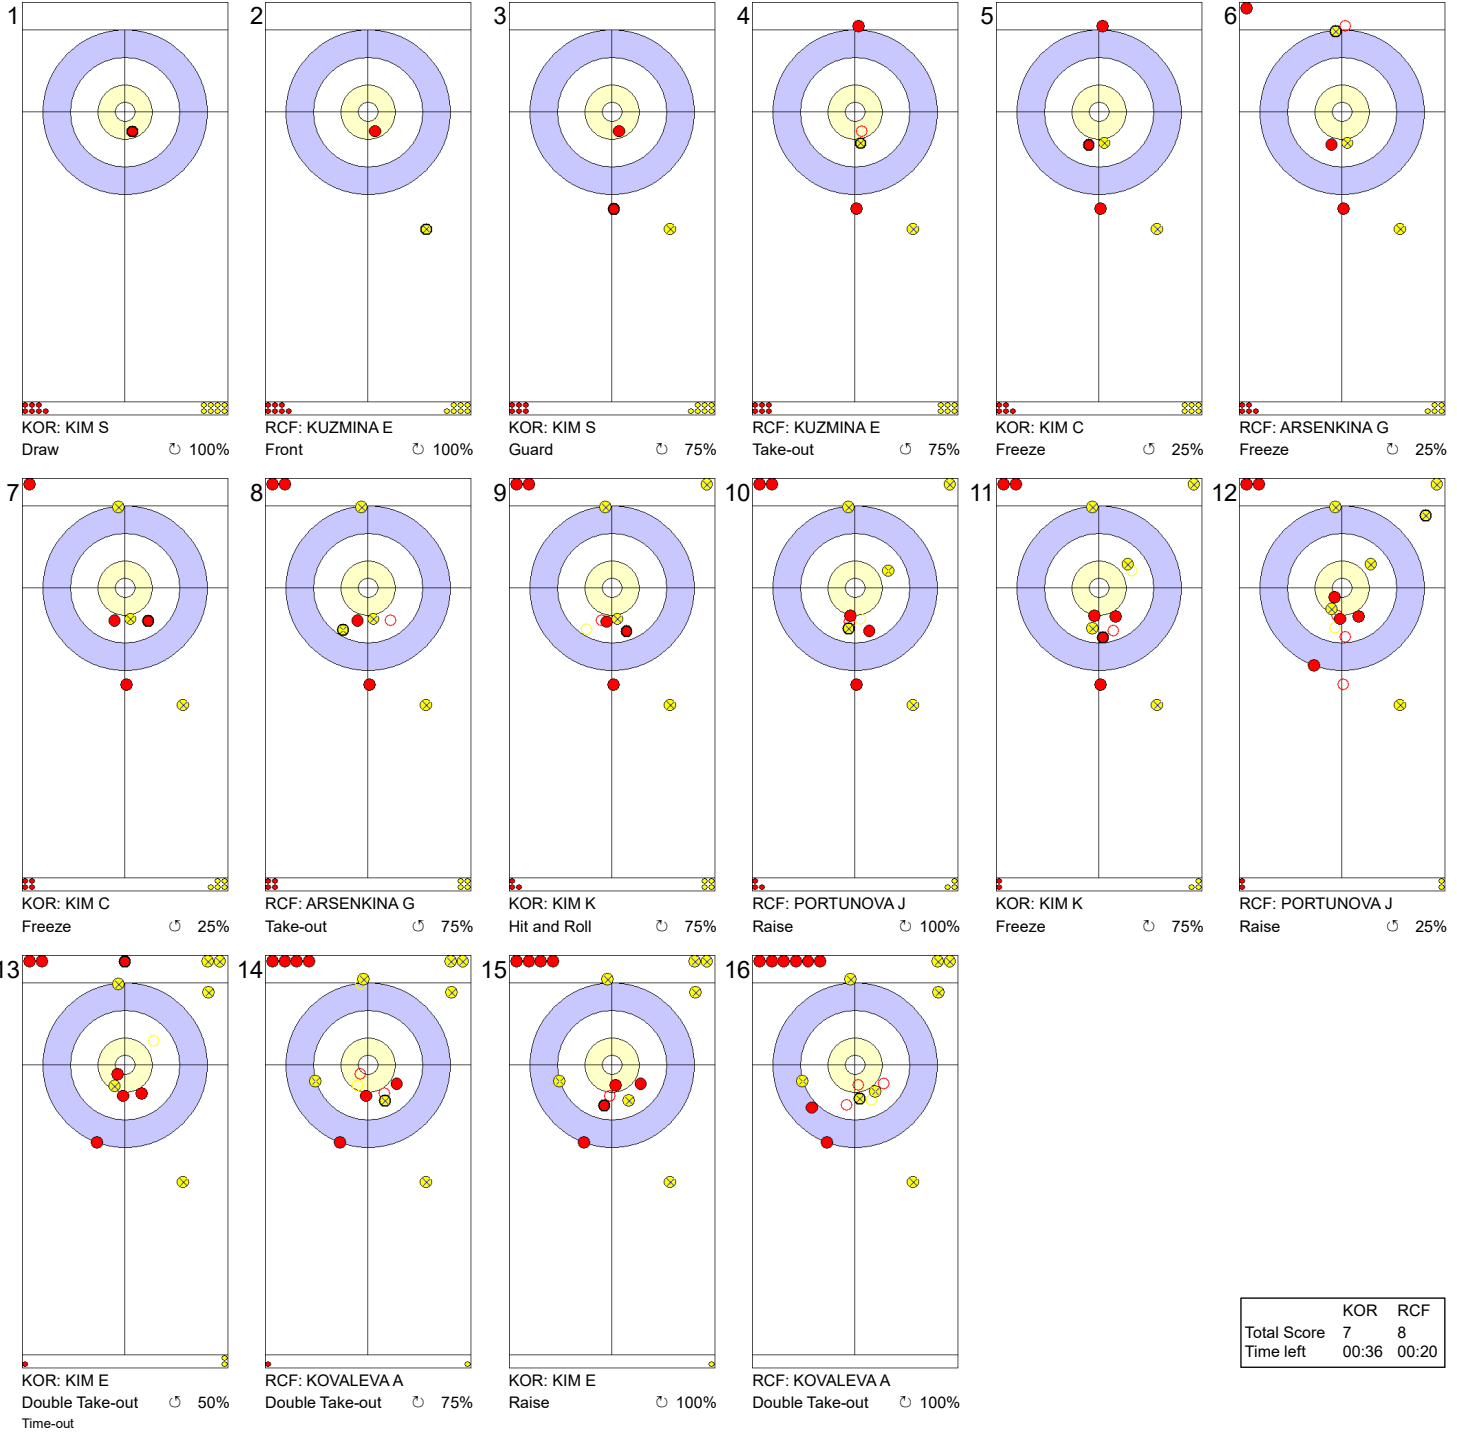

Game - Shot by Shot

Legend:
 ↻ Clockwise ↺ Counter-clockwise - Not considered

Game - Shot by Shot

Legend:
 ↻ Clockwise ↺ Counter-clockwise - Not considered

Game - Shot by Shot

Legend:
 ↻ Clockwise ↺ Counter-clockwise - Not considered

Game - Shot by Shot

Legend:
 ↻ Clockwise ↺ Counter-clockwise - Not considered

Game - Shot by Shot

Legend:
 ↻ Clockwise ↺ Counter-clockwise - Not considered

Game - Shot by Shot

Legend:
 ↺ Clockwise ↻ Counter-clockwise - Not considered

Game - Shot by Shot

Legend:
 ⌚ Clockwise ⌚ Counter-clockwise - Not considered

Game - Shot by Shot

End 10 ● KOR - Korea 7 + 0 (this end) = 7 ⊗ RCF - RCF 5 + 3 (this end) = 8

	KOR	RCF
Total Score	7	8
Time left	00:36	00:20

Legend:
↻ Clockwise ↺ Counter-clockwise - Not considered