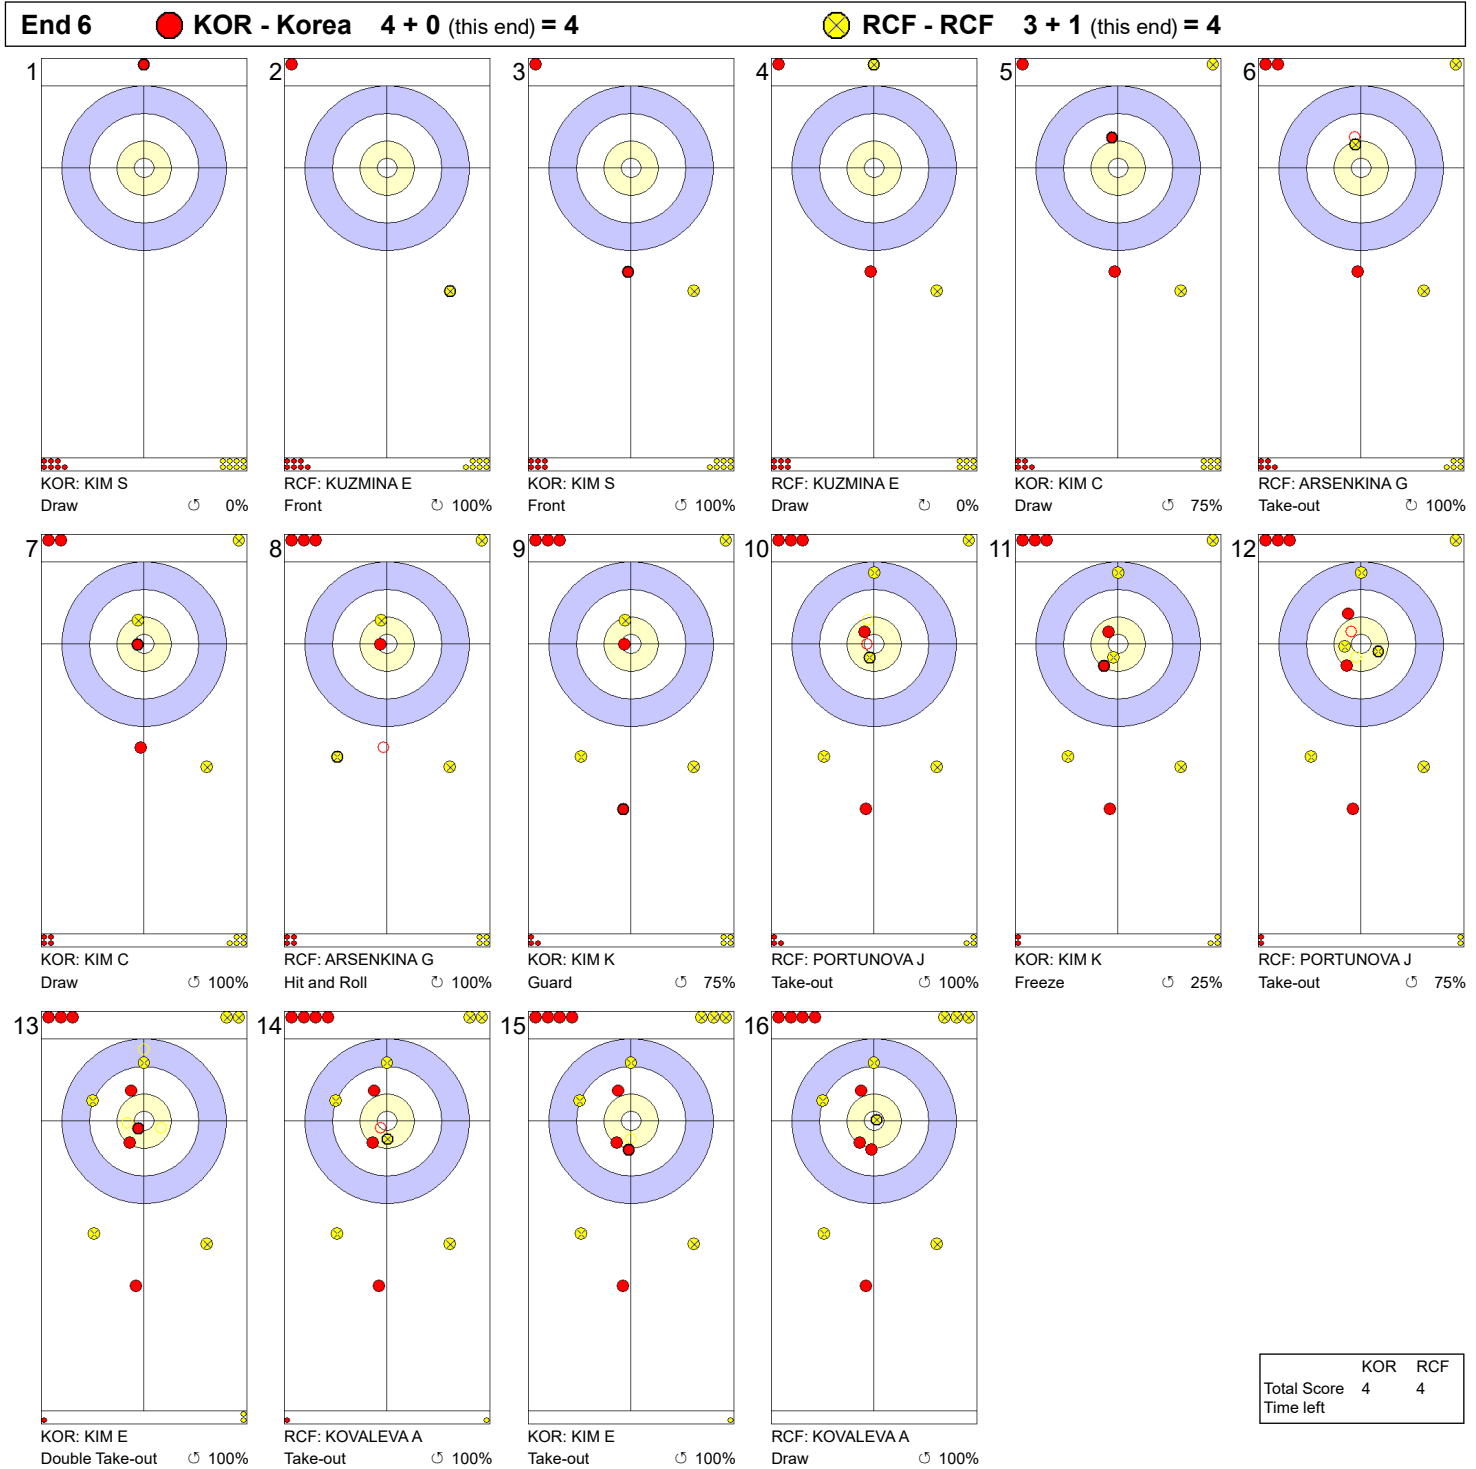

Game - Shot by Shot

Legend:
 ↻ Clockwise ↺ Counter-clockwise - Not considered

Game - Shot by Shot

Legend:
 ↻ Clockwise ↺ Counter-clockwise - Not considered

Game - Shot by Shot

Legend:
 ↻ Clockwise ↺ Counter-clockwise - Not considered

Game - Shot by Shot

Legend:
 ↻ Clockwise ↺ Counter-clockwise - Not considered

Game - Shot by Shot

Legend:
 ↻ Clockwise ↺ Counter-clockwise - Not considered

Game - Shot by Shot

Legend:
 ↺ Clockwise ↻ Counter-clockwise - Not considered

Game - Shot by Shot

Legend:
 ⌚ Clockwise ⌚ Counter-clockwise - Not considered

Game - Shot by Shot

End 10 ● KOR - Korea 7 + 0 (this end) = 7 ⊗ RCF - RCF 5 + 3 (this end) = 8

	KOR	RCF
Total Score	7	8
Time left	00:36	00:20

Legend:
↻ Clockwise ↺ Counter-clockwise - Not considered