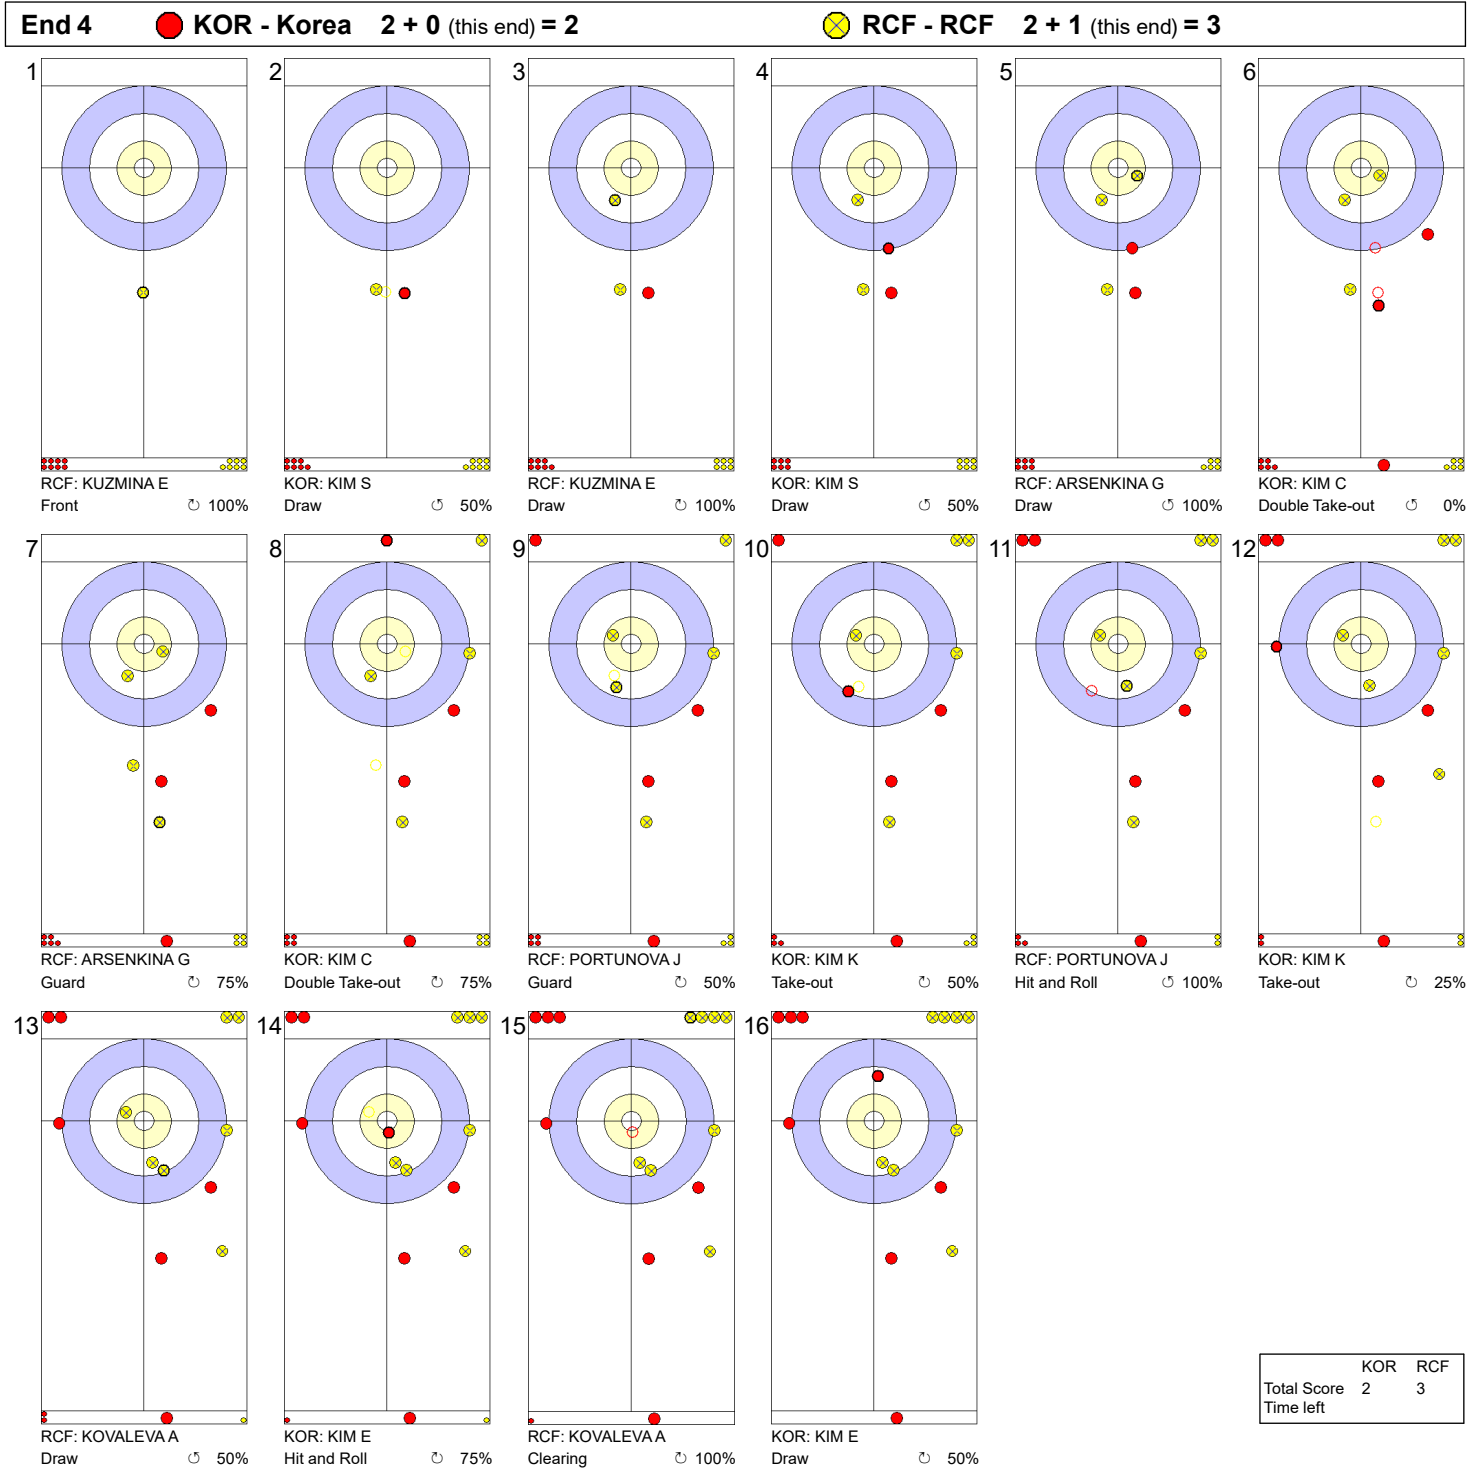

Game - Shot by Shot

Legend:
 ↻ Clockwise ↺ Counter-clockwise - Not considered

Game - Shot by Shot

Legend:
 ↻ Clockwise ↺ Counter-clockwise - Not considered

Game - Shot by Shot

Legend:
 ↻ Clockwise ↺ Counter-clockwise - Not considered

Game - Shot by Shot

Legend:
 ↻ Clockwise ↺ Counter-clockwise - Not considered

Game - Shot by Shot

Legend:
 ↻ Clockwise ↺ Counter-clockwise - Not considered

Game - Shot by Shot

Legend:
 ↺ Clockwise ↻ Counter-clockwise - Not considered

Game - Shot by Shot

Legend:
 ⌚ Clockwise ⌚ Counter-clockwise - Not considered

Game - Shot by Shot

End 10 ● KOR - Korea 7 + 0 (this end) = 7 ⊗ RCF - RCF 5 + 3 (this end) = 8

	KOR	RCF
Total Score	7	8
Time left	00:36	00:20

Legend:
↻ Clockwise ↺ Counter-clockwise - Not considered