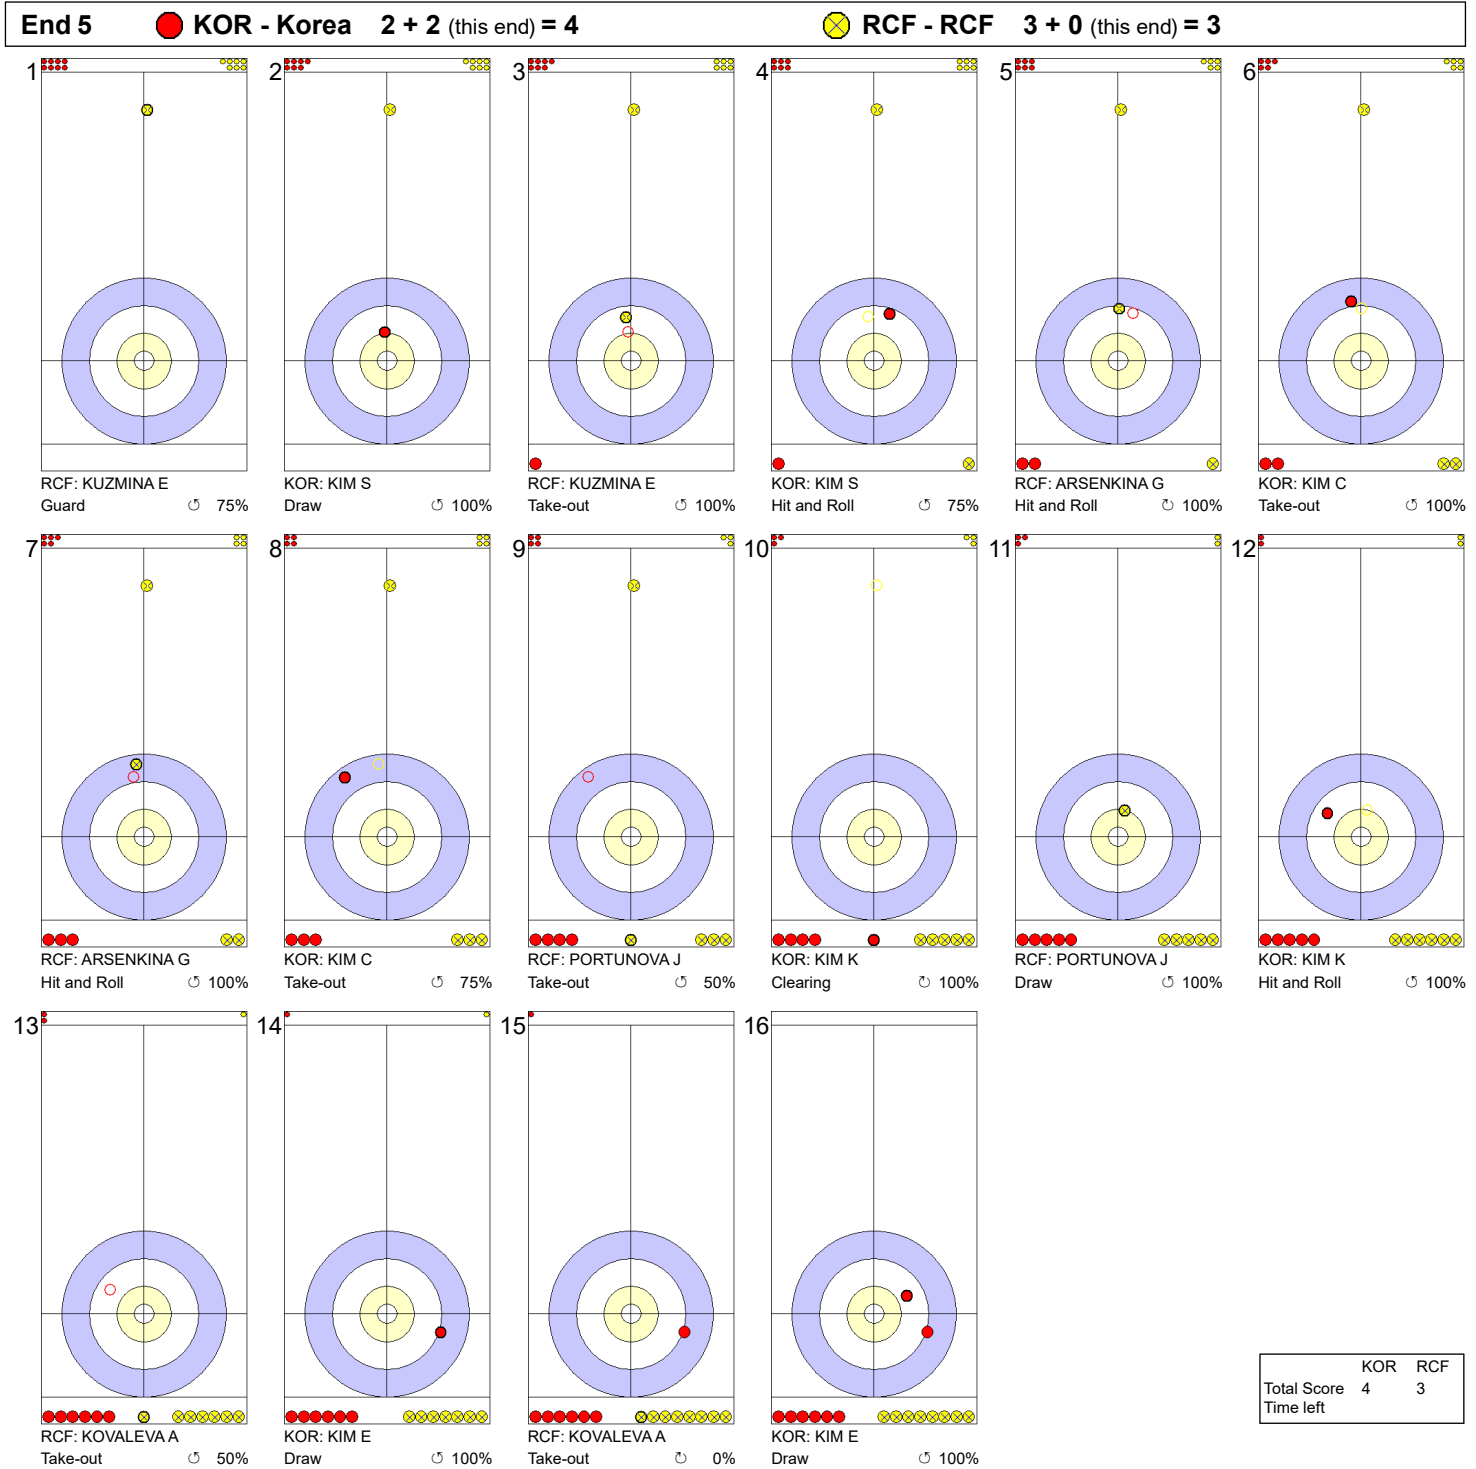

Game - Shot by Shot

Legend:
 ↻ Clockwise ↺ Counter-clockwise - Not considered

Game - Shot by Shot

Legend:
 ↻ Clockwise ↺ Counter-clockwise - Not considered

Game - Shot by Shot

Legend:
 ↻ Clockwise ↺ Counter-clockwise - Not considered

Game - Shot by Shot

Legend:
 ↻ Clockwise ↺ Counter-clockwise - Not considered

Game - Shot by Shot

Legend:
 ↻ Clockwise ↺ Counter-clockwise - Not considered

Game - Shot by Shot

Legend:
 ↺ Clockwise ↻ Counter-clockwise - Not considered

Game - Shot by Shot

Legend:
 ⌚ Clockwise ⌚ Counter-clockwise - Not considered

Game - Shot by Shot

End 10 ● KOR - Korea 7 + 0 (this end) = 7 ⊗ RCF - RCF 5 + 3 (this end) = 8

	KOR	RCF
Total Score	7	8
Time left	00:36	00:20

Legend:
↻ Clockwise ↺ Counter-clockwise - Not considered