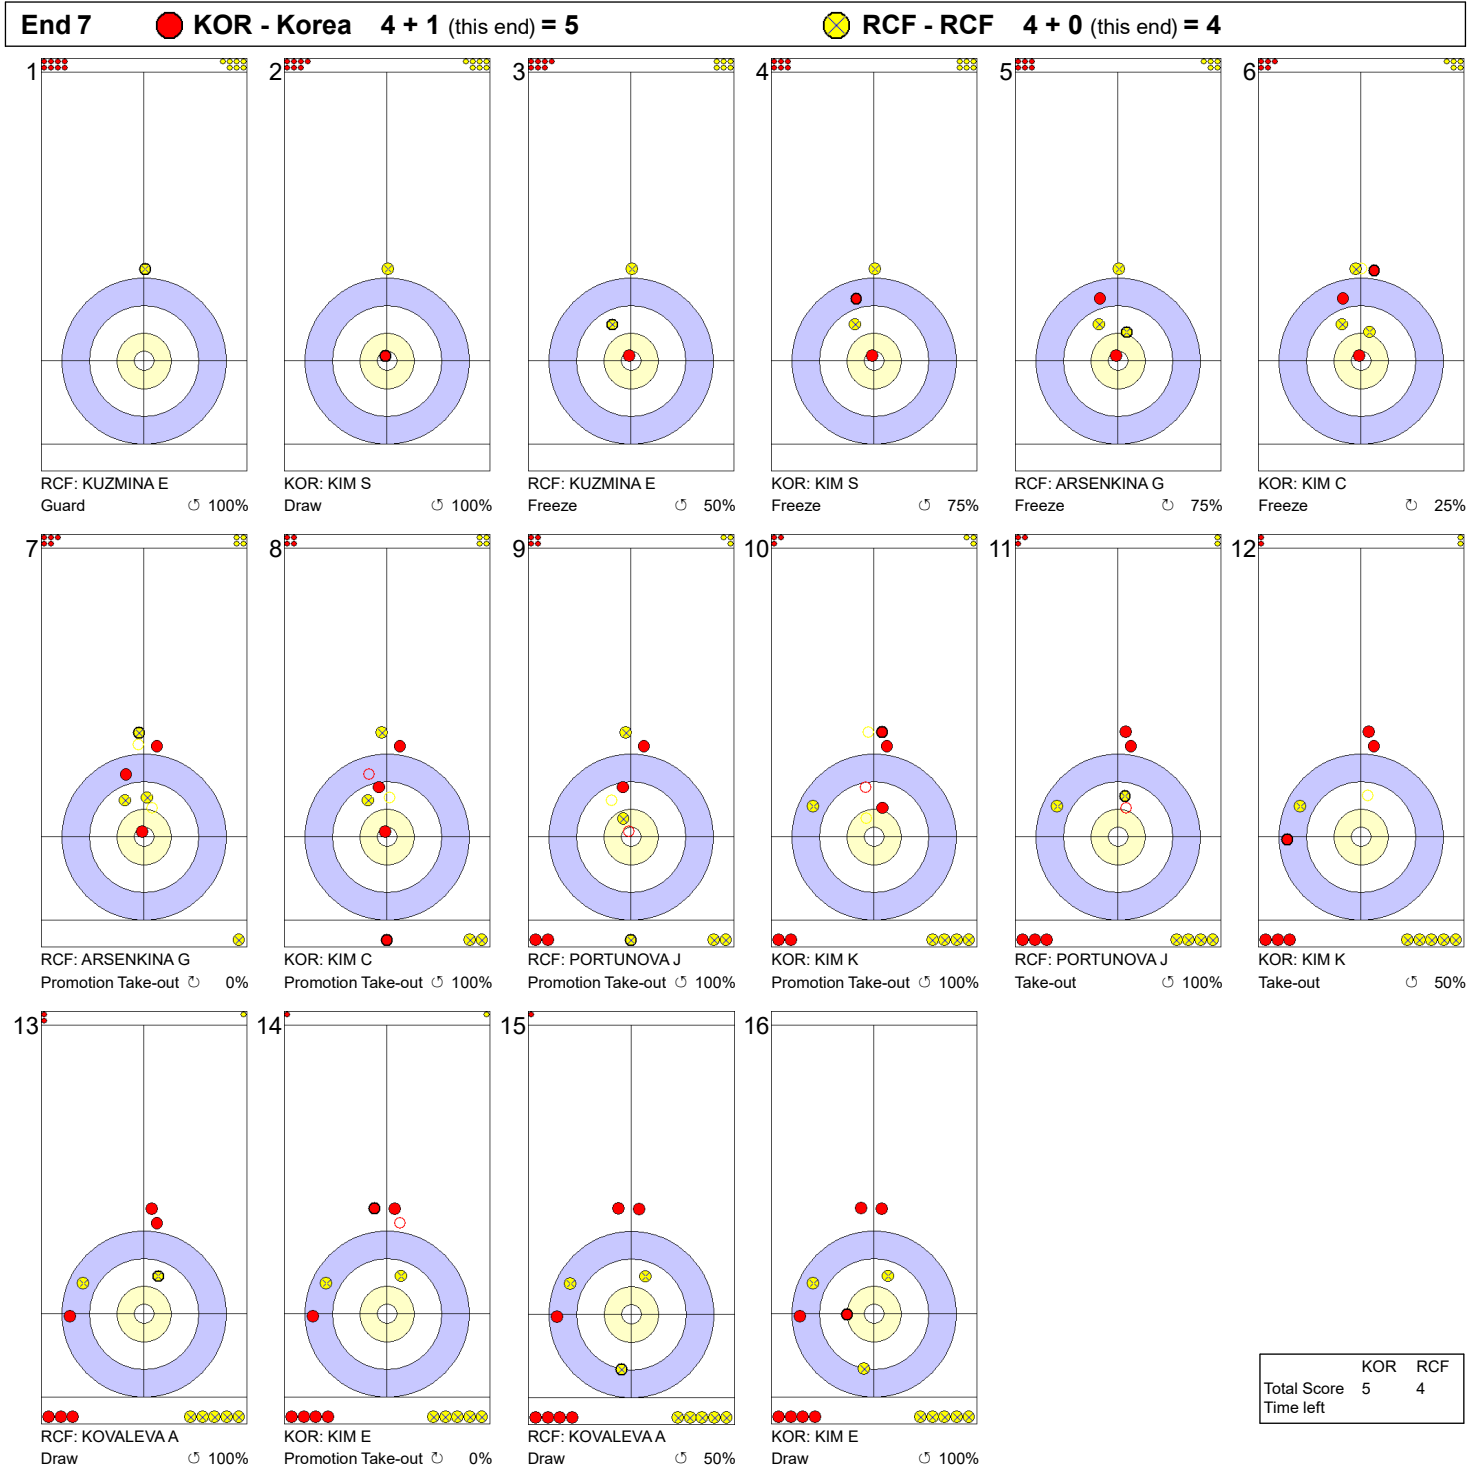

Game - Shot by Shot

Legend:
 ↻ Clockwise ↺ Counter-clockwise - Not considered

Game - Shot by Shot

Legend:
 ↻ Clockwise ↺ Counter-clockwise - Not considered

Game - Shot by Shot

Legend:
 ↻ Clockwise ↺ Counter-clockwise - Not considered

Game - Shot by Shot

Legend:
 ↻ Clockwise ↺ Counter-clockwise - Not considered

Game - Shot by Shot

Legend:
 ↻ Clockwise ↺ Counter-clockwise - Not considered

Game - Shot by Shot

Legend:
 ↺ Clockwise ↻ Counter-clockwise - Not considered

Game - Shot by Shot

Legend:
 ⌚ Clockwise ⌚ Counter-clockwise - Not considered

Game - Shot by Shot

End 10 ● KOR - Korea 7 + 0 (this end) = 7 ⊗ RCF - RCF 5 + 3 (this end) = 8

	KOR	RCF
Total Score	7	8
Time left	00:36	00:20

Legend:
↻ Clockwise ↺ Counter-clockwise - Not considered