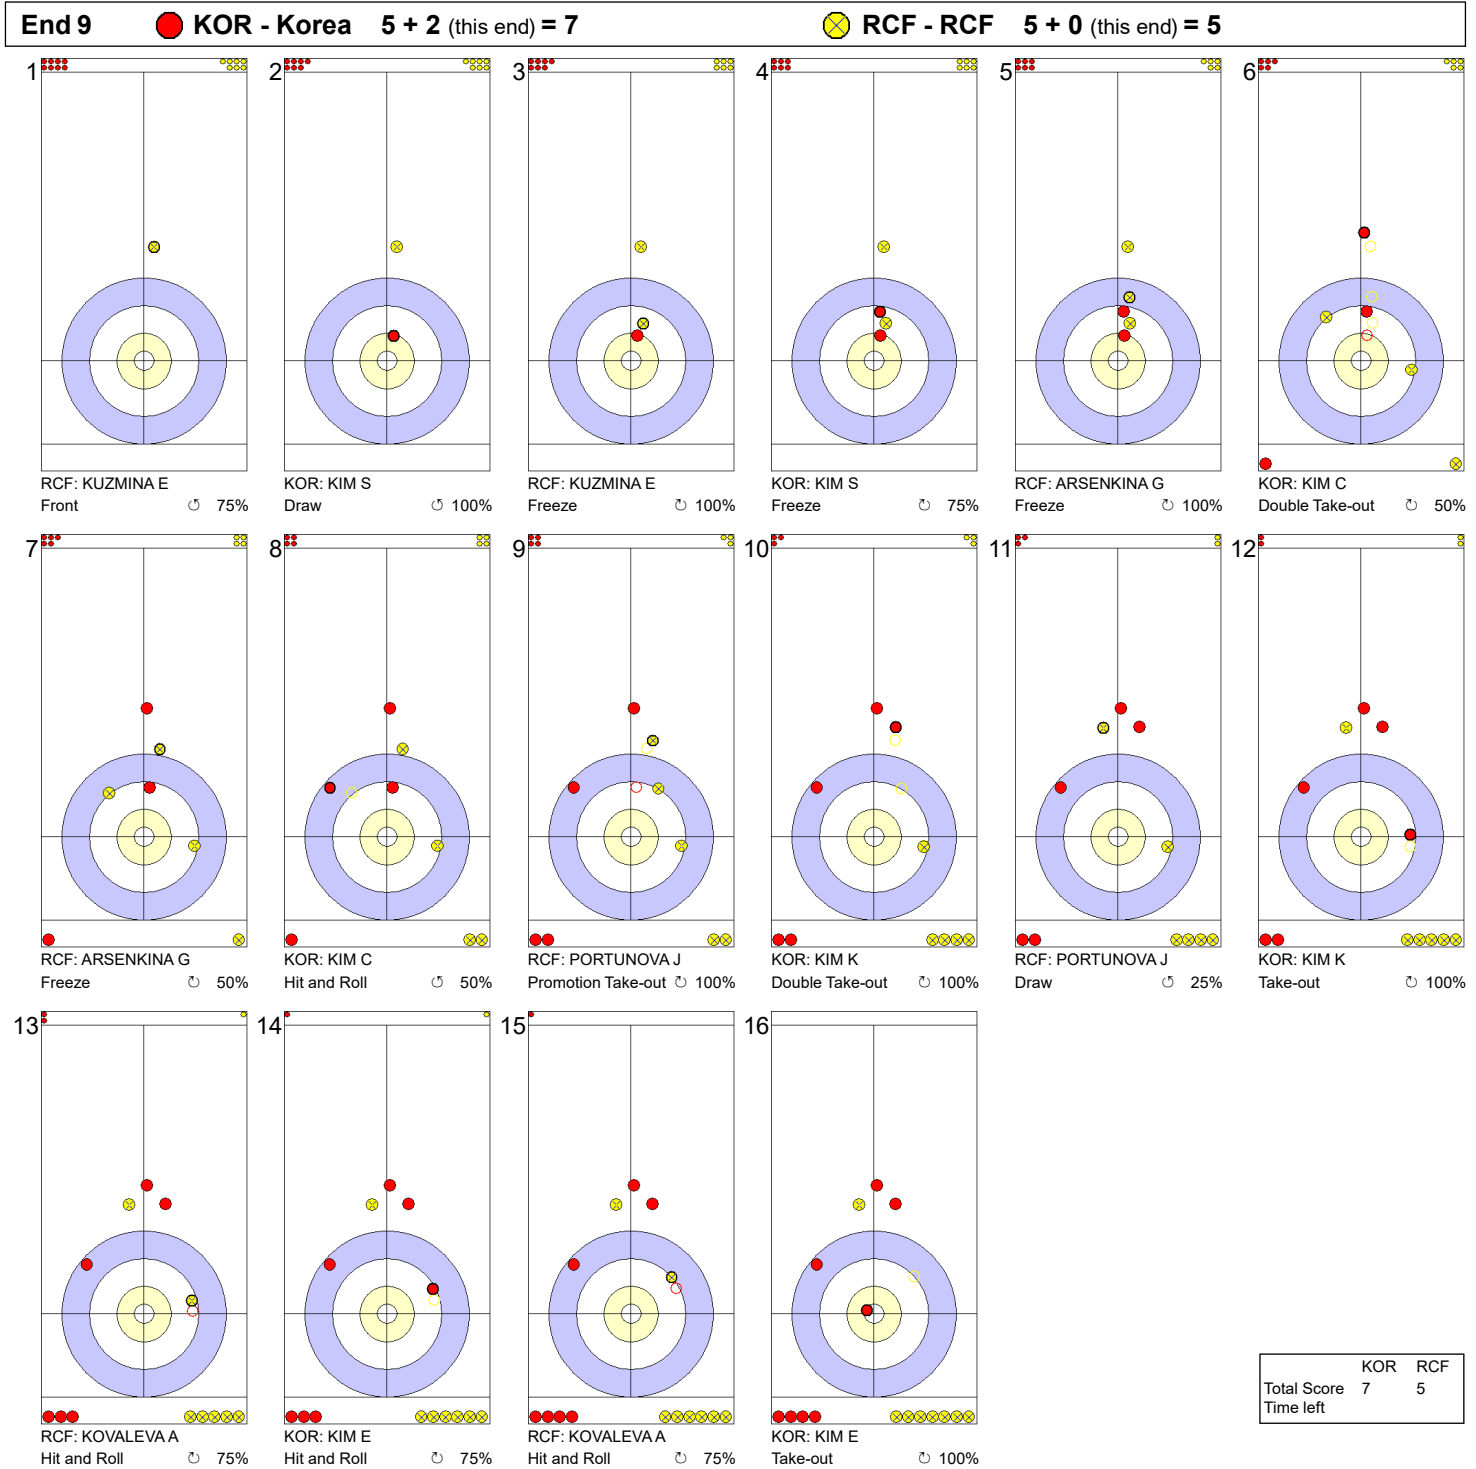

Game - Shot by Shot

Legend:
 ↻ Clockwise ↺ Counter-clockwise - Not considered

Game - Shot by Shot

Legend:
 ↻ Clockwise ↺ Counter-clockwise - Not considered

Game - Shot by Shot

Legend:
 ↻ Clockwise ↺ Counter-clockwise - Not considered

Game - Shot by Shot

Legend:
 ↻ Clockwise ↺ Counter-clockwise - Not considered

Game - Shot by Shot

Legend:
 ↻ Clockwise ↺ Counter-clockwise - Not considered

Game - Shot by Shot

Legend:
 ↺ Clockwise ↻ Counter-clockwise - Not considered

Game - Shot by Shot

Legend:
 ⌚ Clockwise ⌚ Counter-clockwise - Not considered

Game - Shot by Shot

End 10 ● KOR - Korea 7 + 0 (this end) = 7 ⊗ RCF - RCF 5 + 3 (this end) = 8

	KOR	RCF
Total Score	7	8
Time left	00:36	00:20

Legend:
↻ Clockwise ↺ Counter-clockwise - Not considered