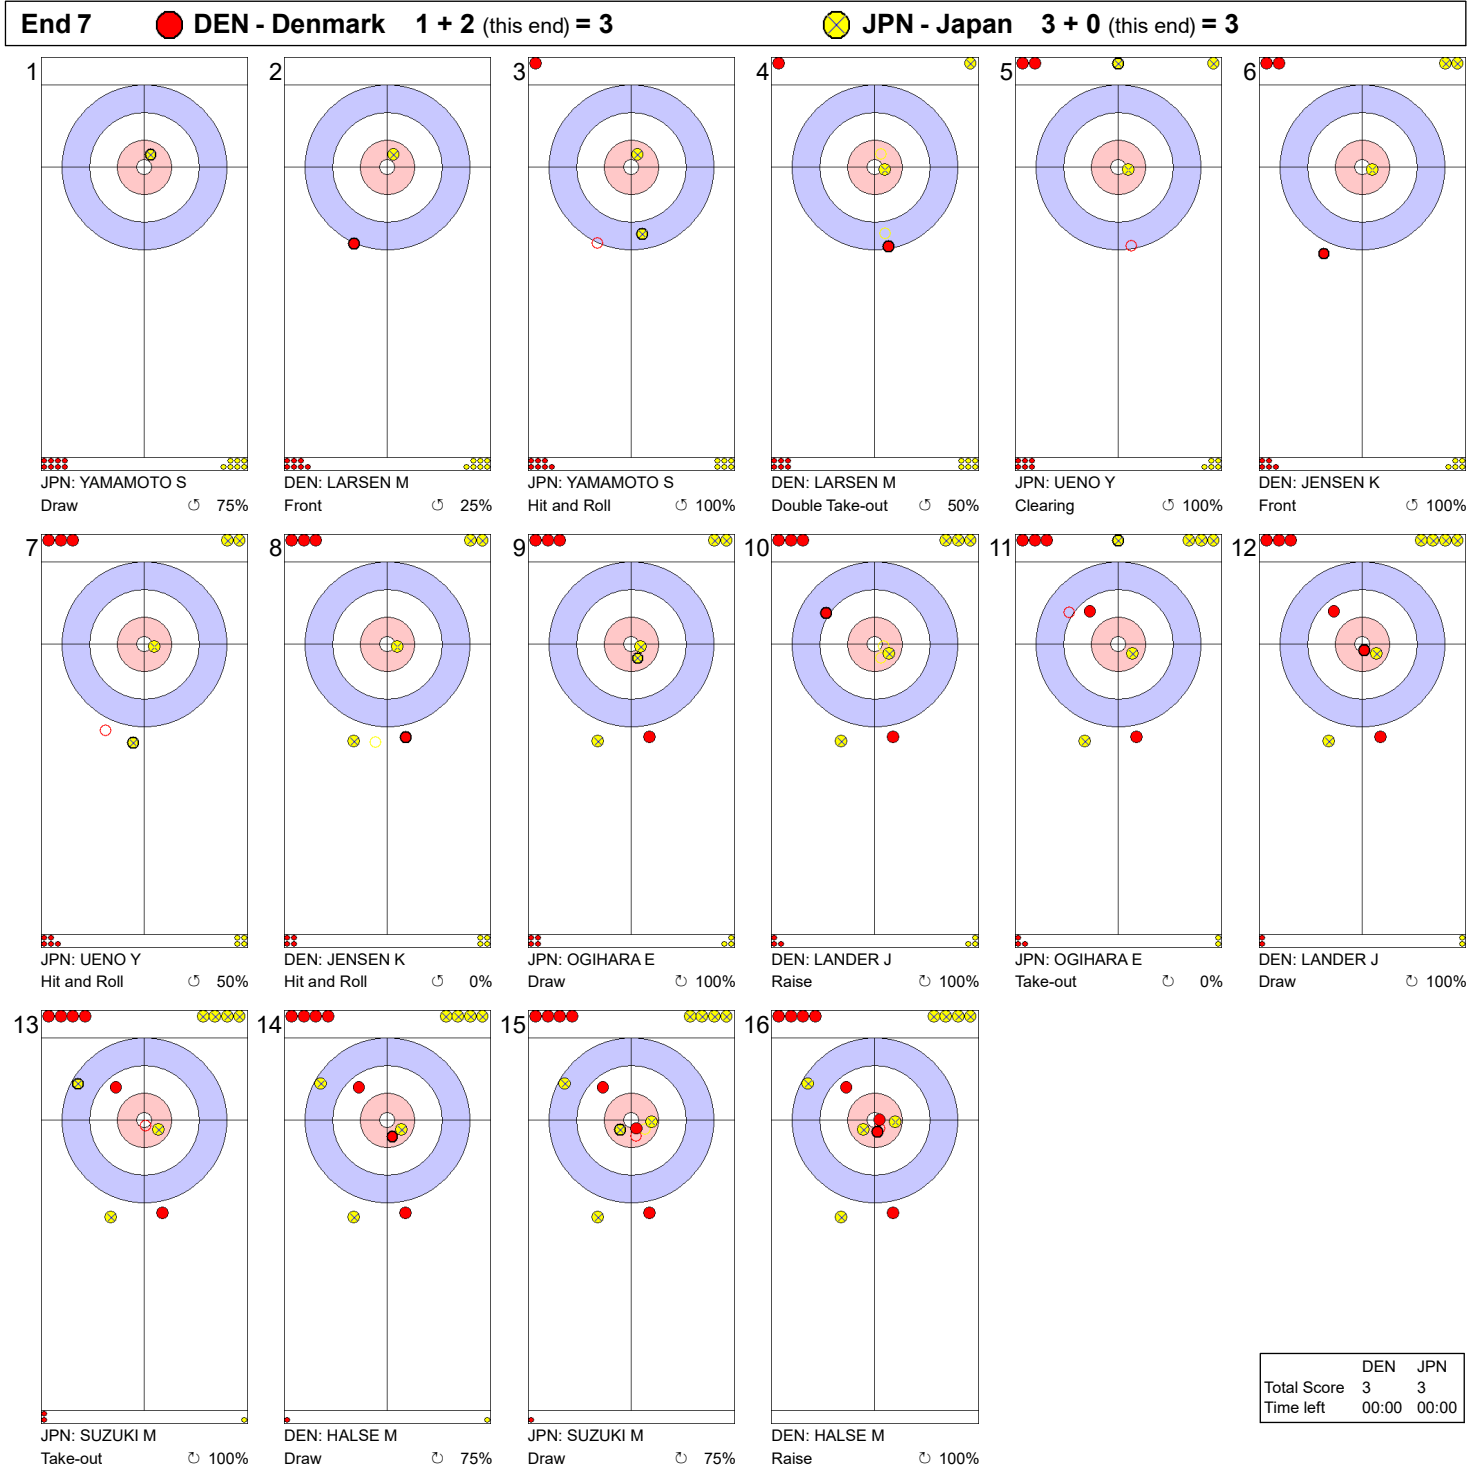

Round Robin Session 5 - Sheet C

Game - Shot by Shot

End 5 ● **DEN - Denmark 1 + 0 (this end) = 1** ● **JPN - Japan 1 + 2 (this end) = 3**

	DEN	JPN
Total Score	1	3
Time left	00:00	00:00

Legend:
 ↻ Clockwise ↺ Counter-clockwise - Not considered

Game - Shot by Shot

	DEN	JPN
Total Score	1	3
Time left	00:00	00:00

Legend:
 ⌚ Clockwise ⌚ Counter-clockwise - Not considered

WJCC 2020
Krasnoyarsk, Russia

World Junior Curling Championships 2020
Crystal Ice Arena
Women

TUE 18 FEB 2020
Start Time 9:00

Round Robin Session 5 - Sheet C

Game - Shot by Shot

Legend:
 ↻ Clockwise ↺ Counter-clockwise - Not considered

TUE 18 FEB 2020
Start Time 9:00

Round Robin Session 5 - Sheet C

Game - Shot by Shot

Legend:
 ↻ Clockwise ↺ Counter-clockwise - Not considered

Game - Shot by Shot

End 10 ● **DEN - Denmark** 4 + 2 (this end) = 6 ● **JPN - Japan** 3 + 0 (this end) = 3

	DEN	JPN
Total Score	6	3
Time left	02:37	01:56