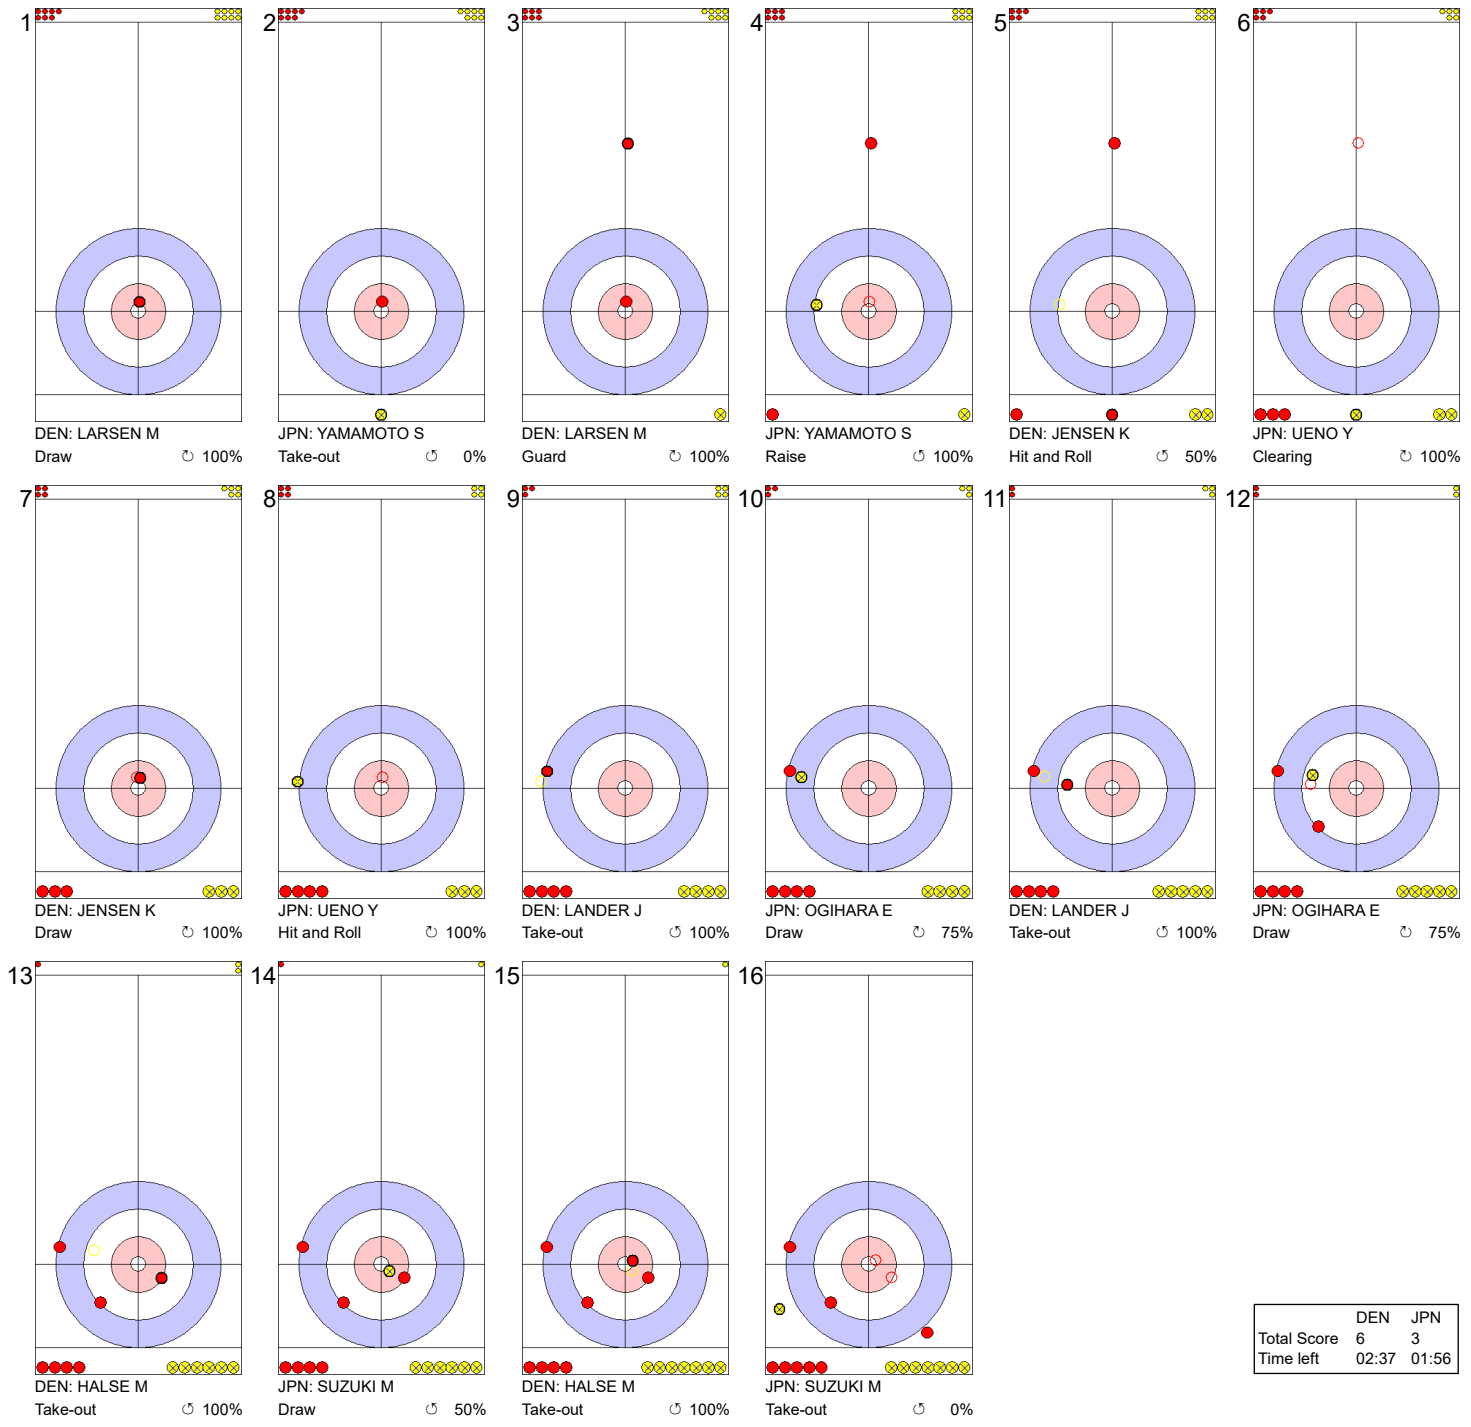

TUE 18 FEB 2020
Start Time 9:00

Round Robin Session 5 - Sheet C

Game - Shot by Shot

Legend:
 ↻ Clockwise ↺ Counter-clockwise - Not considered

TUE 18 FEB 2020
Start Time 9:00

Round Robin Session 5 - Sheet C

Game - Shot by Shot

Legend:
 ↻ Clockwise ↺ Counter-clockwise - Not considered

WJCC 2020
Krasnoyarsk, Russia

World Junior Curling Championships 2020

Crystal Ice Arena
Women

TUE 18 FEB 2020
Start Time 9:00

Round Robin Session 5 - Sheet C

Game - Shot by Shot

Legend:
 ↻ Clockwise ↺ Counter-clockwise - Not considered

Game - Shot by Shot

End 10 ● **DEN - Denmark** 4 + 2 (this end) = 6 ● **JPN - Japan** 3 + 0 (this end) = 3

	DEN	JPN
Total Score	6	3
Time left	02:37	01:56

Legend:
 ↻ Clockwise ↻ Counter-clockwise - Not considered