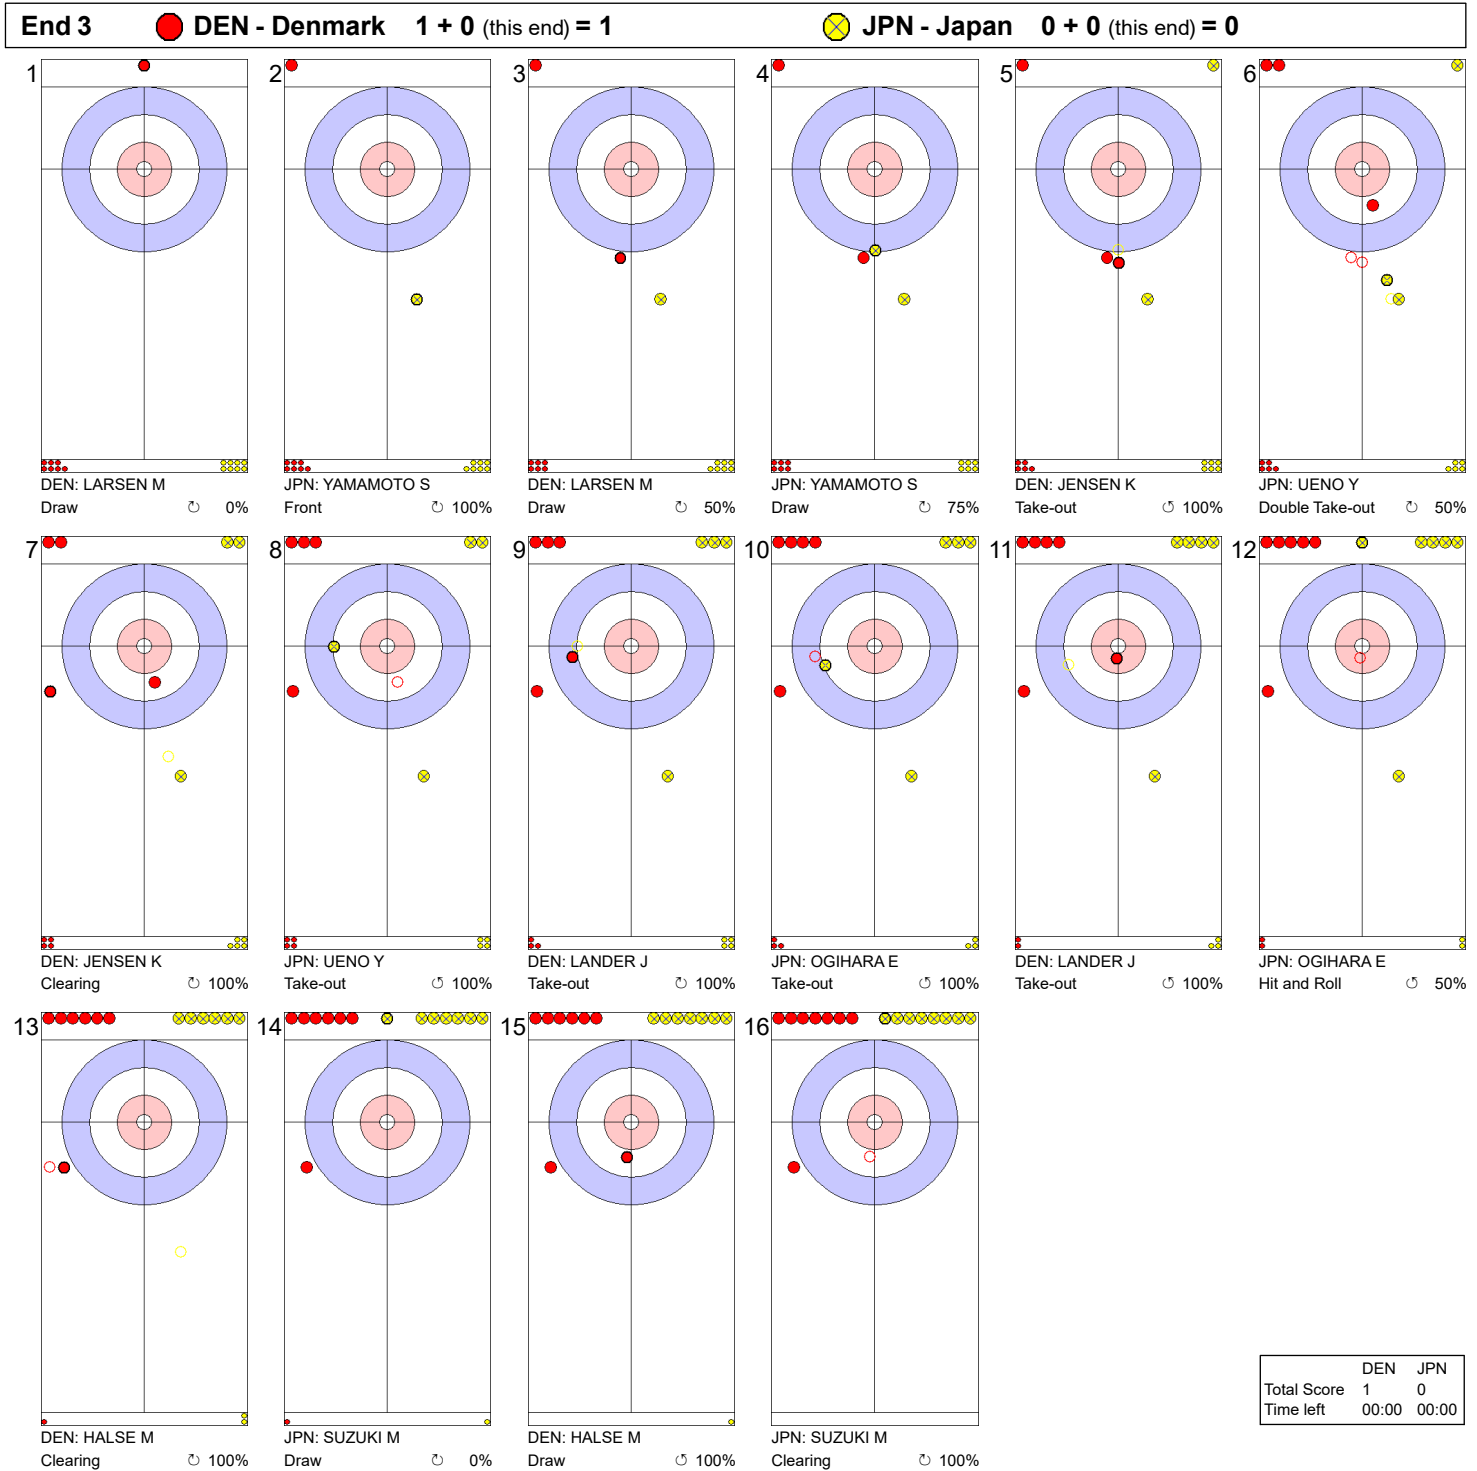

Game - Shot by Shot

Legend:
 ↻ Clockwise ↺ Counter-clockwise - Not considered

Game - Shot by Shot

Legend:
 ↻ Clockwise ↺ Counter-clockwise - Not considered

WJCC 2020
Krasnoyarsk, Russia

World Junior Curling Championships 2020
Crystal Ice Arena
Women

TUE 18 FEB 2020
Start Time 9:00

Round Robin Session 5 - Sheet C

Game - Shot by Shot

Legend:
 ↻ Clockwise ↺ Counter-clockwise - Not considered

Game - Shot by Shot

End 4 ● **DEN - Denmark** 1 + 0 (this end) = 1 ● **JPN - Japan** 0 + 1 (this end) = 1

Round Robin Session 5 - Sheet C

Game - Shot by Shot

End 5 ● **DEN - Denmark 1 + 0 (this end) = 1** ● **JPN - Japan 1 + 2 (this end) = 3**

	DEN	JPN
Total Score	1	3
Time left	00:00	00:00

Legend:
 ↻ Clockwise ↺ Counter-clockwise - Not considered

TUE 18 FEB 2020
Start Time 9:00

Round Robin Session 5 - Sheet C

Game - Shot by Shot

Legend:
 ↻ Clockwise ↺ Counter-clockwise - Not considered

TUE 18 FEB 2020
Start Time 9:00

Round Robin Session 5 - Sheet C