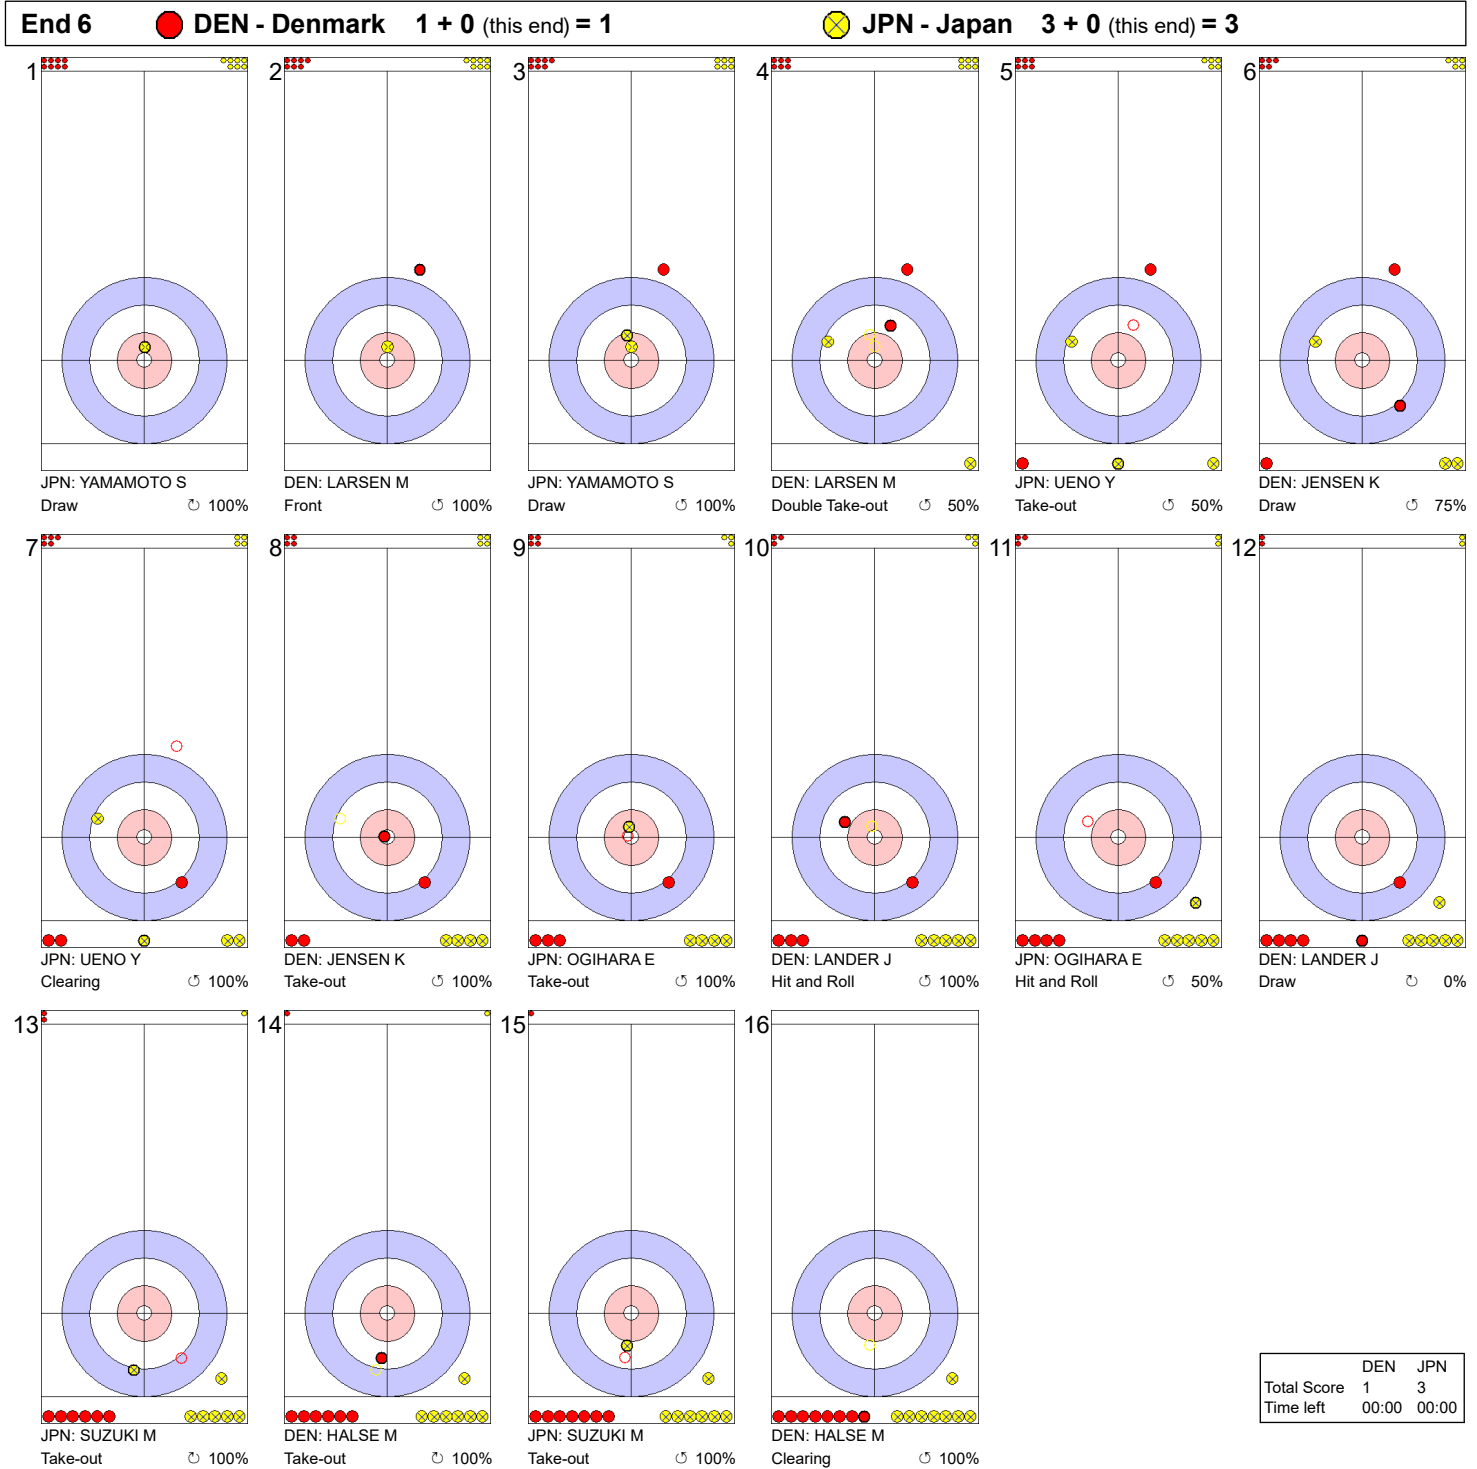

TUE 18 FEB 2020
Start Time 9:00

Round Robin Session 5 - Sheet C

Game - Shot by Shot

Legend:
 ↻ Clockwise ↺ Counter-clockwise - Not considered

Game - Shot by Shot

End 4 ● **DEN - Denmark** 1 + 0 (this end) = 1 ● **JPN - Japan** 0 + 1 (this end) = 1

Round Robin Session 5 - Sheet C

Game - Shot by Shot

End 5 ● **DEN - Denmark 1 + 0 (this end) = 1** ● **JPN - Japan 1 + 2 (this end) = 3**

	DEN	JPN
Total Score	1	3
Time left	00:00	00:00

Legend:
 ↻ Clockwise ↺ Counter-clockwise - Not considered

Game - Shot by Shot

	DEN	JPN
Total Score	1	3
Time left	00:00	00:00

Legend:
 ⌚ Clockwise ⌚ Counter-clockwise - Not considered

WJCC 2020
Krasnoyarsk, Russia

World Junior Curling Championships 2020
Crystal Ice Arena
Women

TUE 18 FEB 2020
Start Time 9:00

Round Robin Session 5 - Sheet C

Game - Shot by Shot

Legend:
 ↻ Clockwise ↺ Counter-clockwise - Not considered

TUE 18 FEB 2020
Start Time 9:00

Round Robin Session 5 - Sheet C