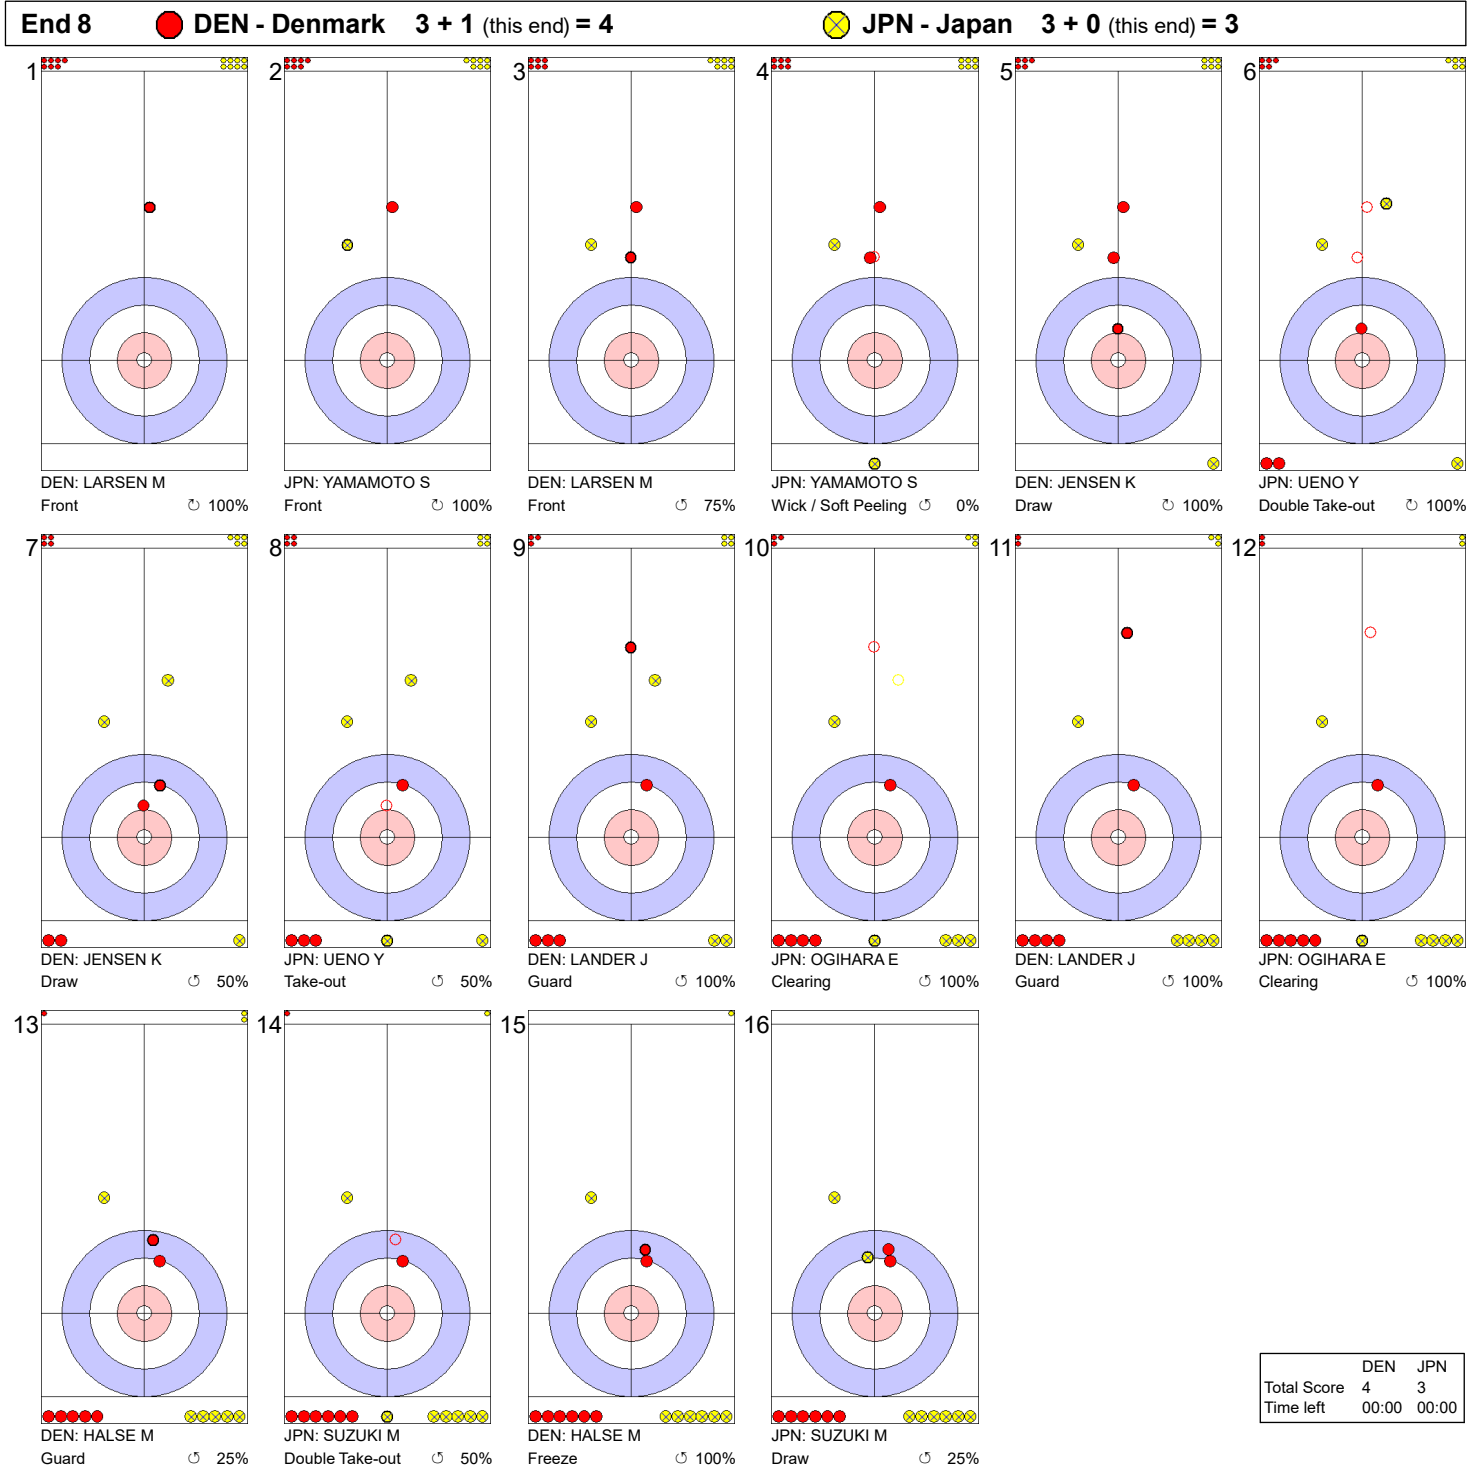

TUE 18 FEB 2020
Start Time 9:00

Round Robin Session 5 - Sheet C

Game - Shot by Shot

Legend:
↻ Clockwise   ↺ Counter-clockwise   - Not considered