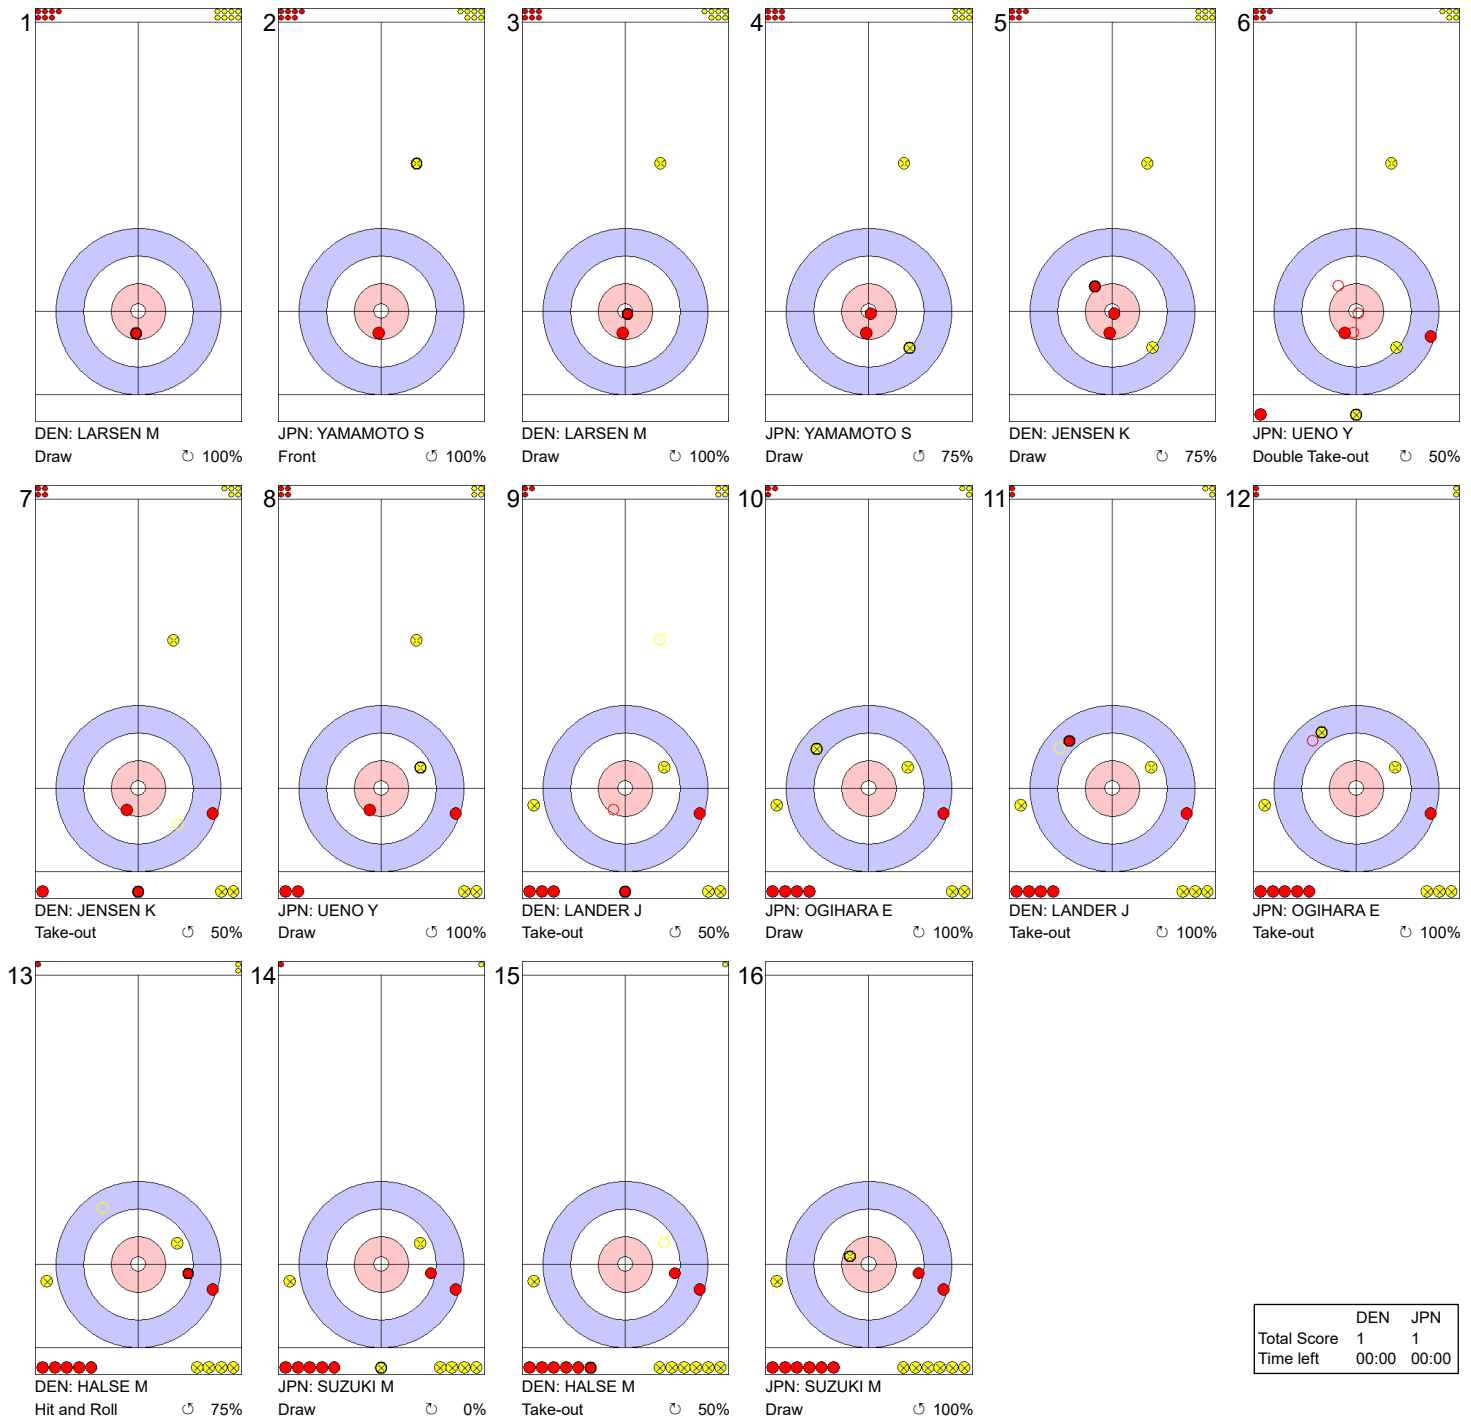

Game - Shot by Shot

Legend:
 ↻ Clockwise ↺ Counter-clockwise - Not considered

Game - Shot by Shot

Legend:
 ↻ Clockwise ↺ Counter-clockwise - Not considered

WJCC 2020
Krasnoyarsk, Russia

World Junior Curling Championships 2020
Crystal Ice Arena
Women

TUE 18 FEB 2020
Start Time 9:00

Round Robin Session 5 - Sheet C

Game - Shot by Shot

Legend:
 ↻ Clockwise ↺ Counter-clockwise - Not considered

Game - Shot by Shot

End 4 ● **DEN - Denmark** 1 + 0 (this end) = 1 ● **JPN - Japan** 0 + 1 (this end) = 1

	DEN	JPN
Total Score	1	1
Time left	00:00	00:00

Legend:
 ↻ Clockwise ↺ Counter-clockwise - Not considered

WJCC 2020
Krasnoyarsk, Russia

World Junior Curling Championships 2020
Crystal Ice Arena
Women

TUE 18 FEB 2020
Start Time 9:00

Round Robin Session 5 - Sheet C

Game - Shot by Shot

End 5 ● **DEN - Denmark 1 + 0 (this end) = 1** ● **JPN - Japan 1 + 2 (this end) = 3**

	DEN	JPN
Total Score	1	3
Time left	00:00	00:00

Legend:
 ↻ Clockwise ↺ Counter-clockwise - Not considered