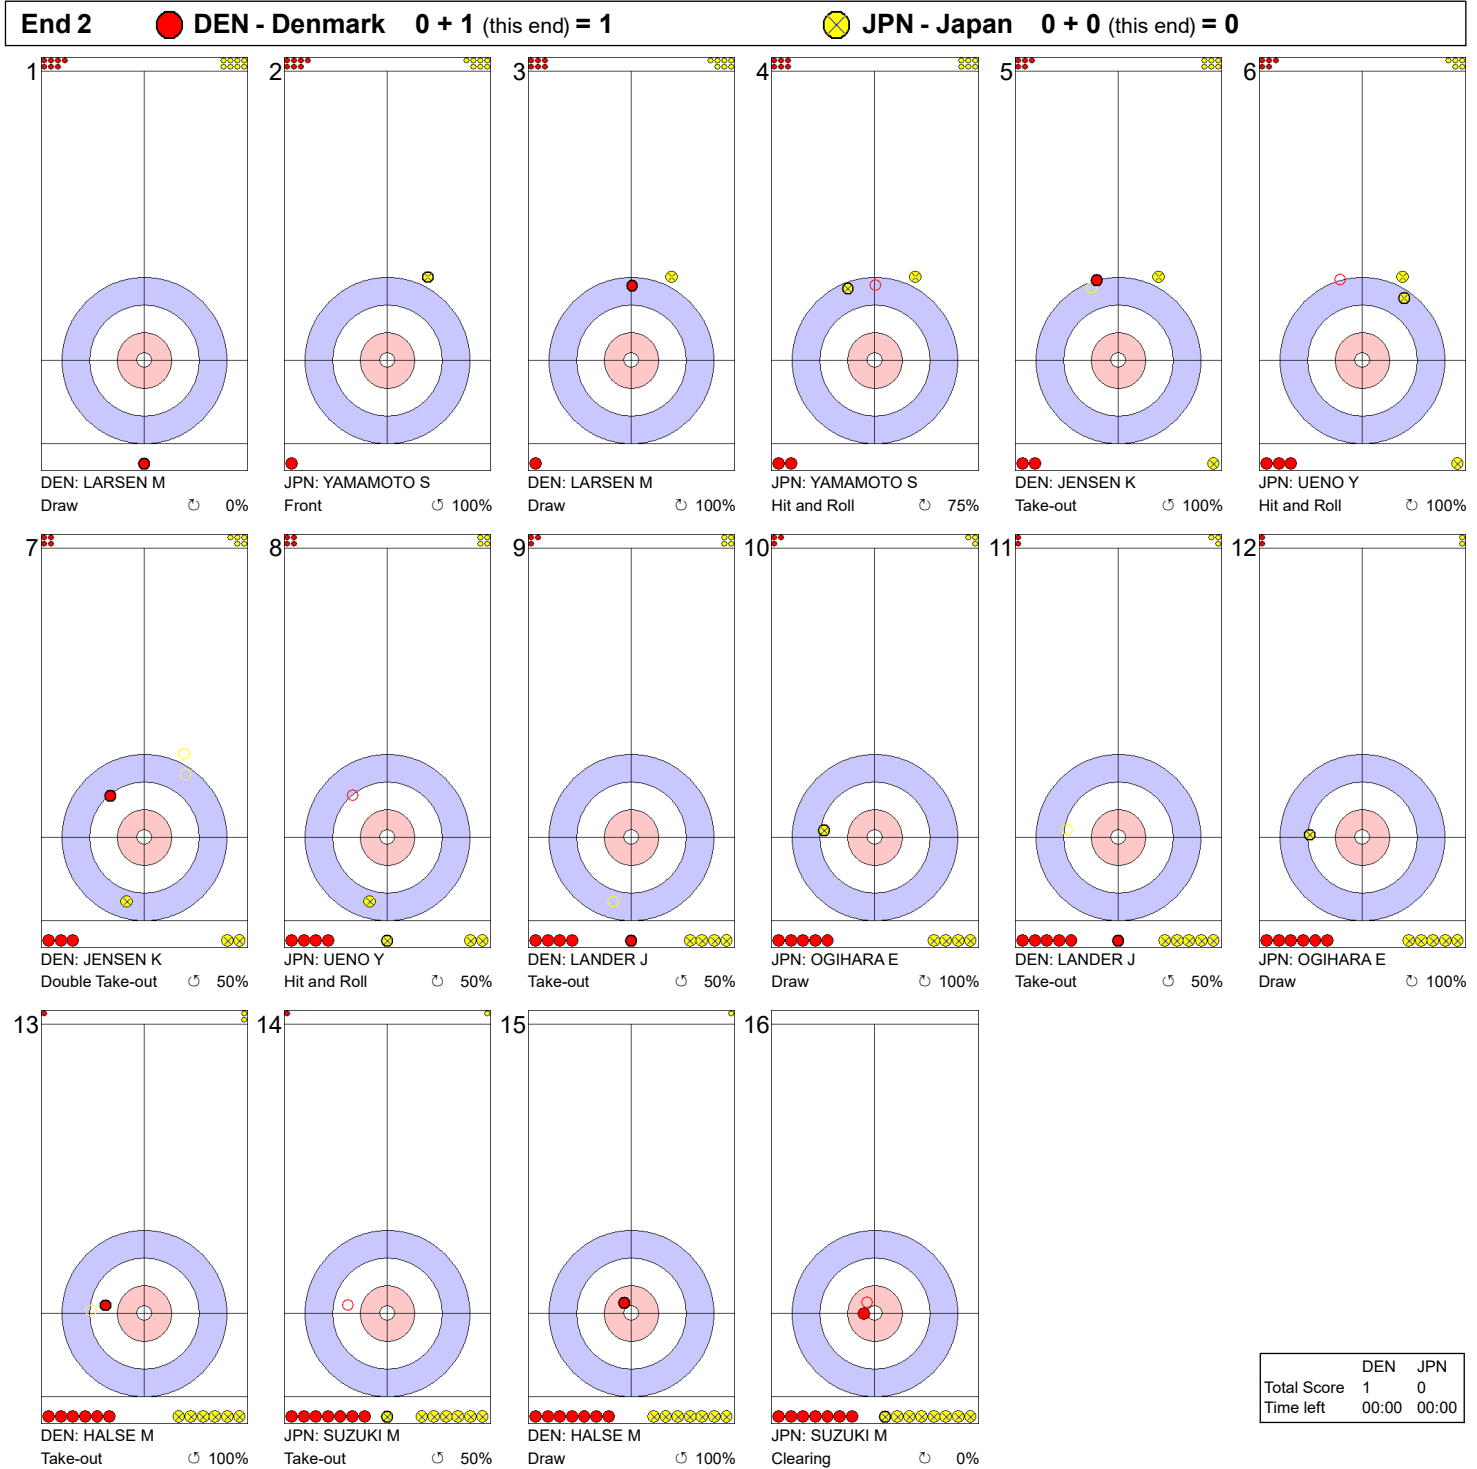

Game - Shot by Shot

Legend:
 ↻ Clockwise ↺ Counter-clockwise - Not considered

Game - Shot by Shot

Legend:
 ↻ Clockwise ↺ Counter-clockwise - Not considered

WJCC 2020
Krasnoyarsk, Russia

World Junior Curling Championships 2020
Crystal Ice Arena
Women

TUE 18 FEB 2020
Start Time 9:00

Round Robin Session 5 - Sheet C

Game - Shot by Shot

Legend:
 ↻ Clockwise ↺ Counter-clockwise - Not considered

Game - Shot by Shot

End 4 ● **DEN - Denmark** 1 + 0 (this end) = 1 ● **JPN - Japan** 0 + 1 (this end) = 1

Round Robin Session 5 - Sheet C

Game - Shot by Shot

End 5 ● **DEN - Denmark 1 + 0 (this end) = 1** ● **JPN - Japan 1 + 2 (this end) = 3**

	DEN	JPN
Total Score	1	3
Time left	00:00	00:00

Legend:
 ↻ Clockwise ↺ Counter-clockwise - Not considered

TUE 18 FEB 2020
Start Time 9:00

Round Robin Session 5 - Sheet C

Game - Shot by Shot

Legend:
 ↻ Clockwise ↺ Counter-clockwise - Not considered

TUE 18 FEB 2020
Start Time 9:00

Round Robin Session 5 - Sheet C