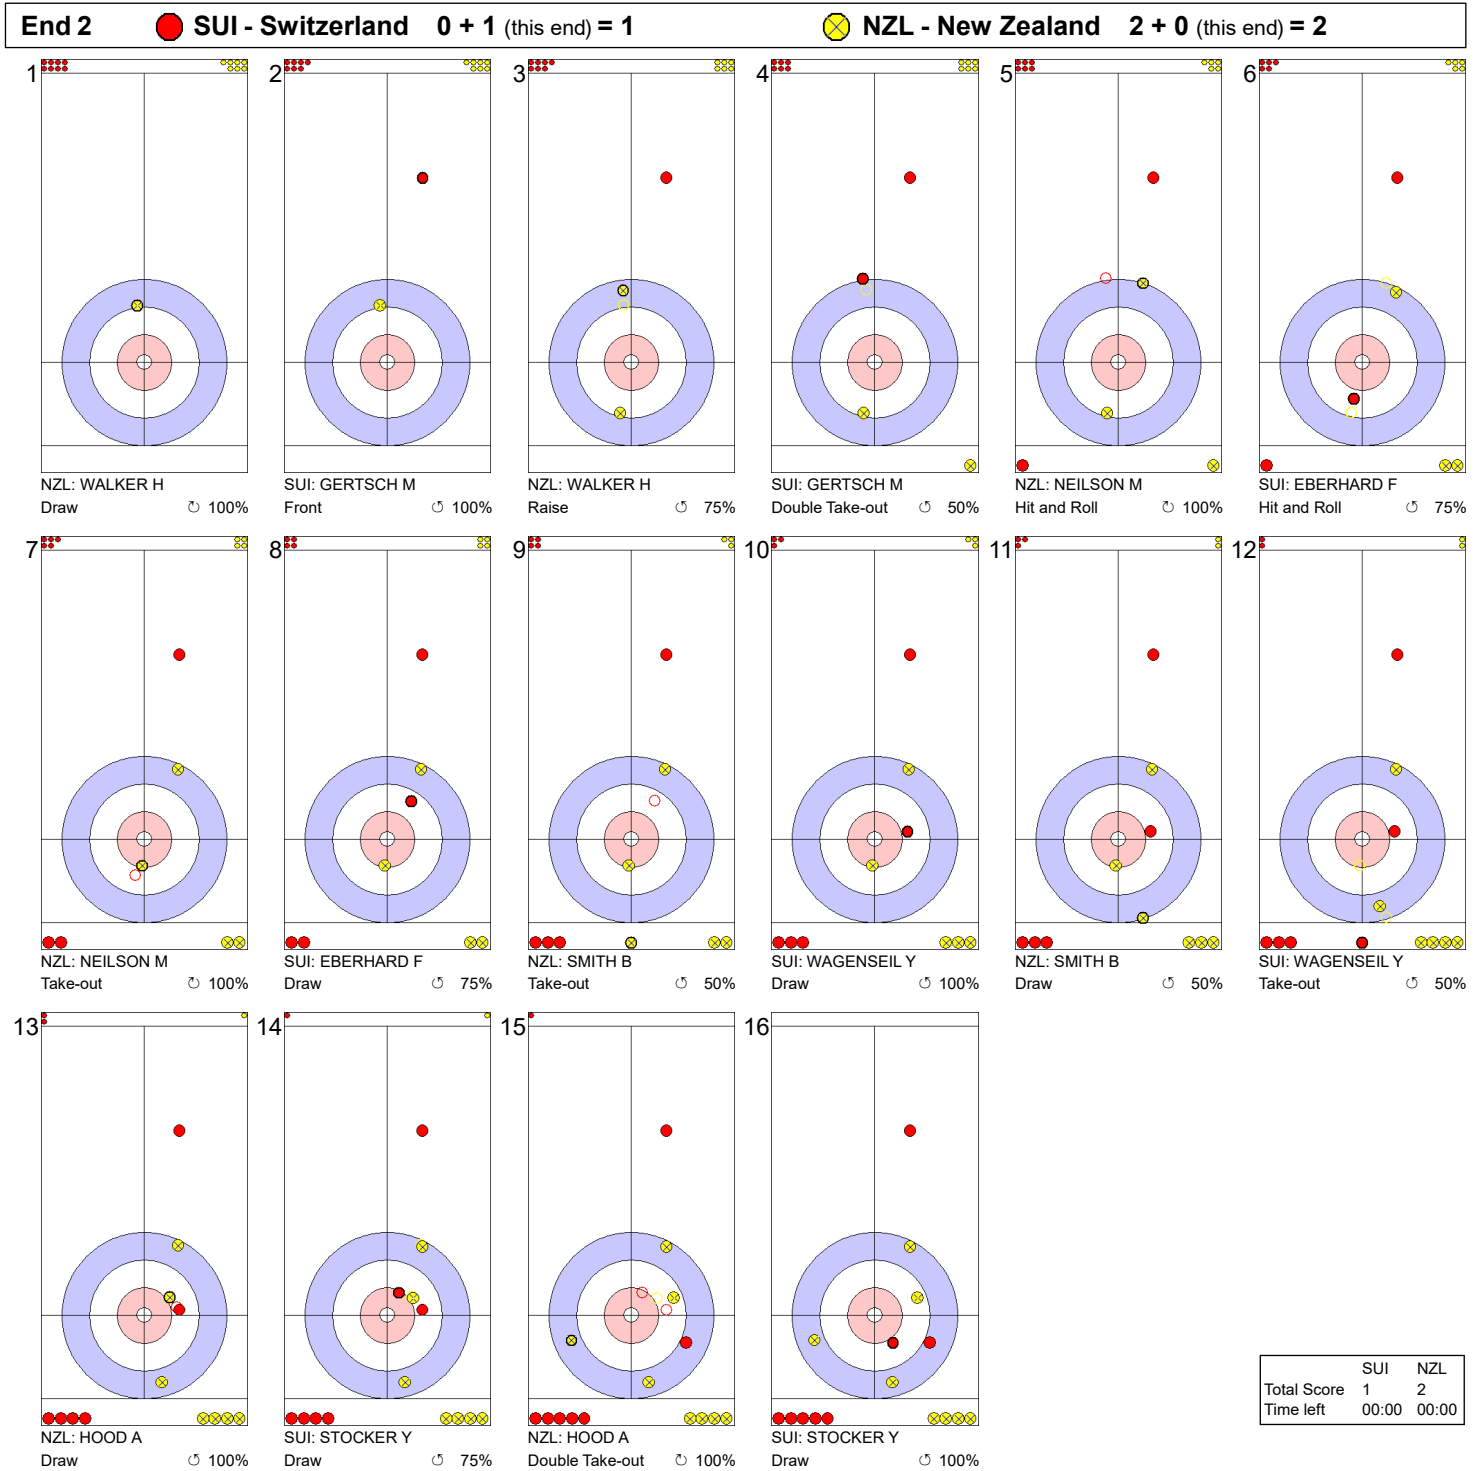

Game - Shot by Shot

	SUI	NZL
Total Score	0	2
Time left	00:00	00:00

Legend:
 Clockwise
 Counter-clockwise
 - Not considered

MON 17 FEB 2020
Start Time 9:00

Round Robin Session 4 - Sheet C

Game - Shot by Shot

Legend:
 Clockwise
  Counter-clockwise
 - Not considered

Game - Shot by Shot

End 3 ● **SUI - Switzerland 1 + 1 (this end) = 2** ● **NZL - New Zealand 2 + 0 (this end) = 2**

	SUI	NZL
Total Score	2	2
Time left	00:00	00:00

Legend:
 ↻ Clockwise ↺ Counter-clockwise - Not considered

Game - Shot by Shot

End 7 ● SUI - Switzerland 3 + 0 (this end) = 3 ⊗ NZL - New Zealand 5 + 1 (this end) = 6

	SUI	NZL
Total Score	3	6
Time left	00:00	00:00

	SUI	NZL
Total Score	4	7
Time left	00:00	00:00

Legend:
↻ Clockwise ↺ Counter-clockwise - Not considered

Game - Shot by Shot

End 10 ● **SUI - Switzerland** 4 + X (this end) = 4 ● **NZL - New Zealand** 7 + X (this end) = 7