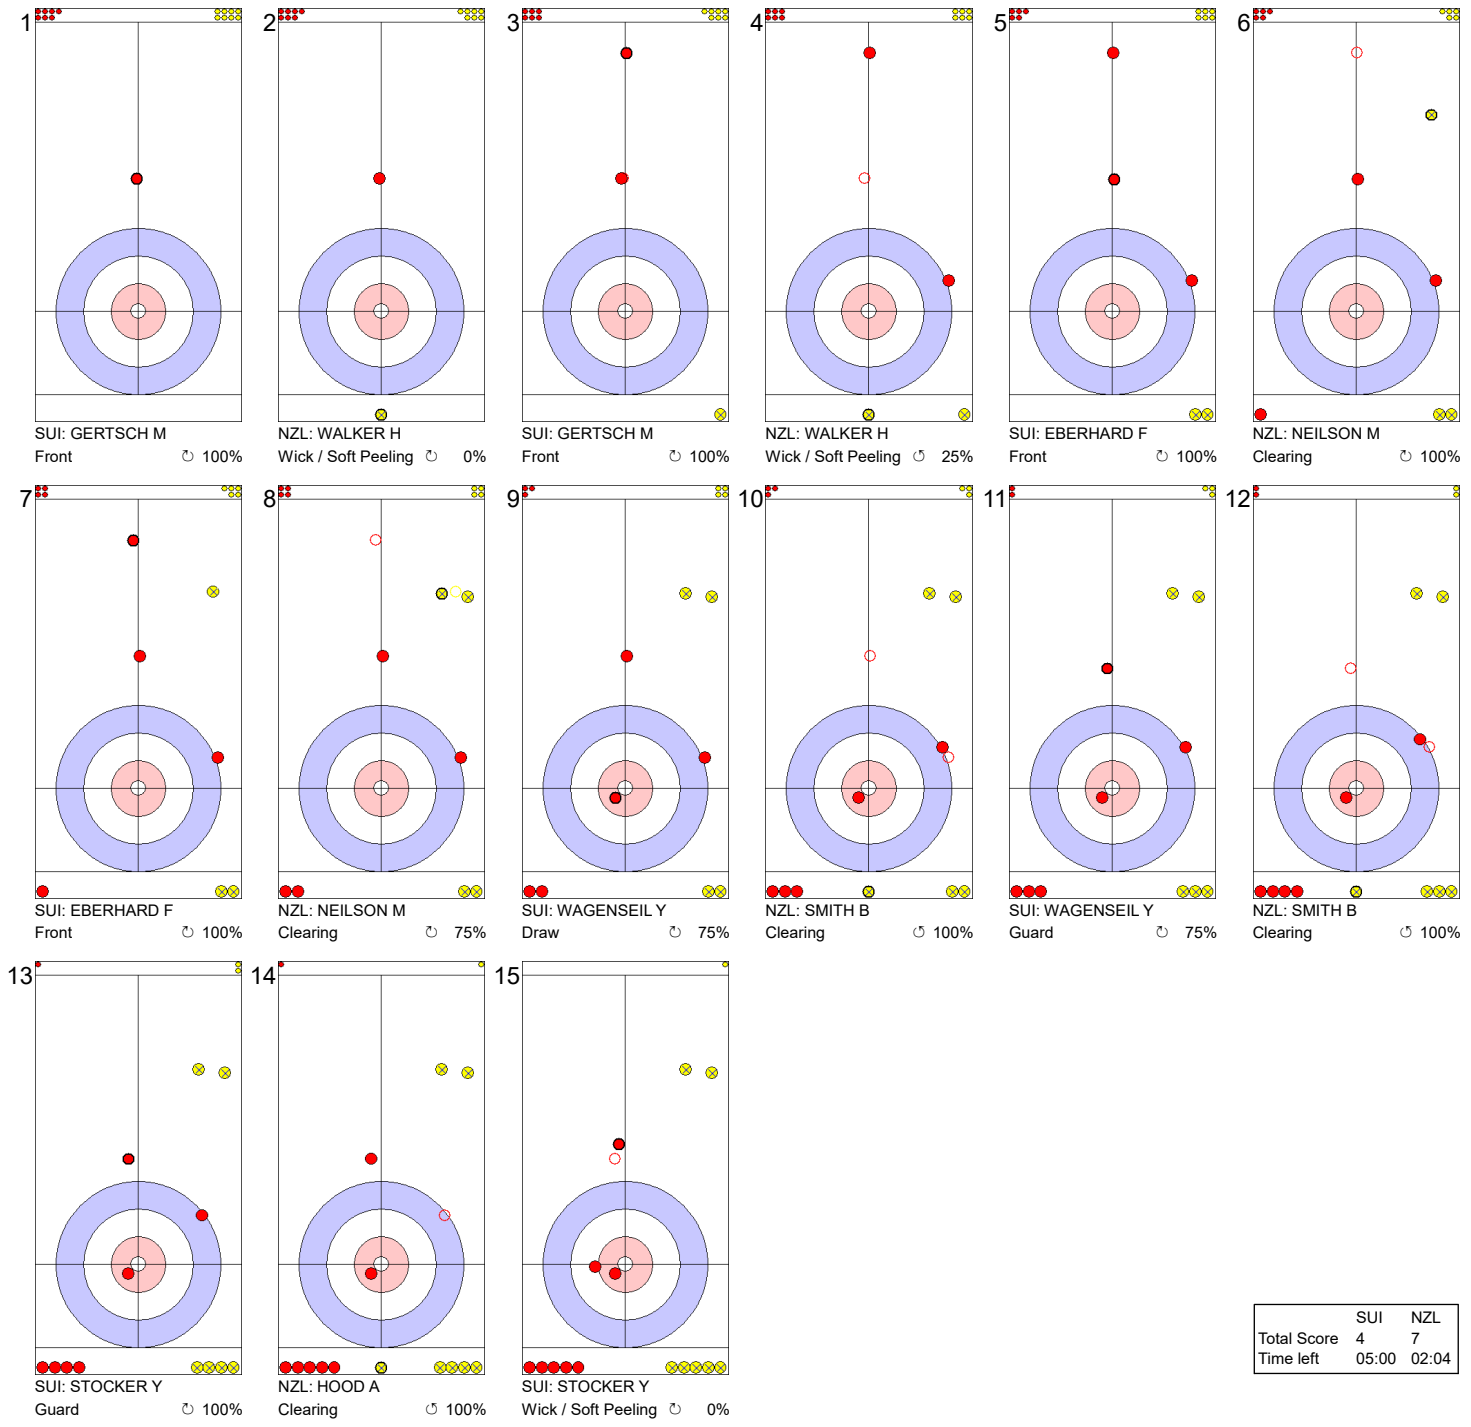

Legend:
 ↻ Clockwise ↺ Counter-clockwise - Not considered

Game - Shot by Shot

End 7 ● SUI - Switzerland 3 + 0 (this end) = 3 ⊗ NZL - New Zealand 5 + 1 (this end) = 6

	SUI	NZL
Total Score	3	6
Time left	00:00	00:00

Legend:
↻ Clockwise ↺ Counter-clockwise - Not considered

Game - Shot by Shot

Legend:
 ↻ Clockwise ↺ Counter-clockwise - Not considered

Game - Shot by Shot

End 9 ● SUI - Switzerland 3 + 1 (this end) = 4 ⊗ NZL - New Zealand 7 + 0 (this end) = 7

	SUI	NZL
Total Score	4	7
Time left	00:00	00:00

Legend:
↻ Clockwise ↺ Counter-clockwise - Not considered

Game - Shot by Shot

End 10 ● **SUI - Switzerland** 4 + X (this end) = 4 ● **NZL - New Zealand** 7 + X (this end) = 7

	SUI	NZL
Total Score	4	7
Time left	05:00	02:04

Legend:
 ↻ Clockwise ↺ Counter-clockwise - Not considered
 X Unfinished end due to concession