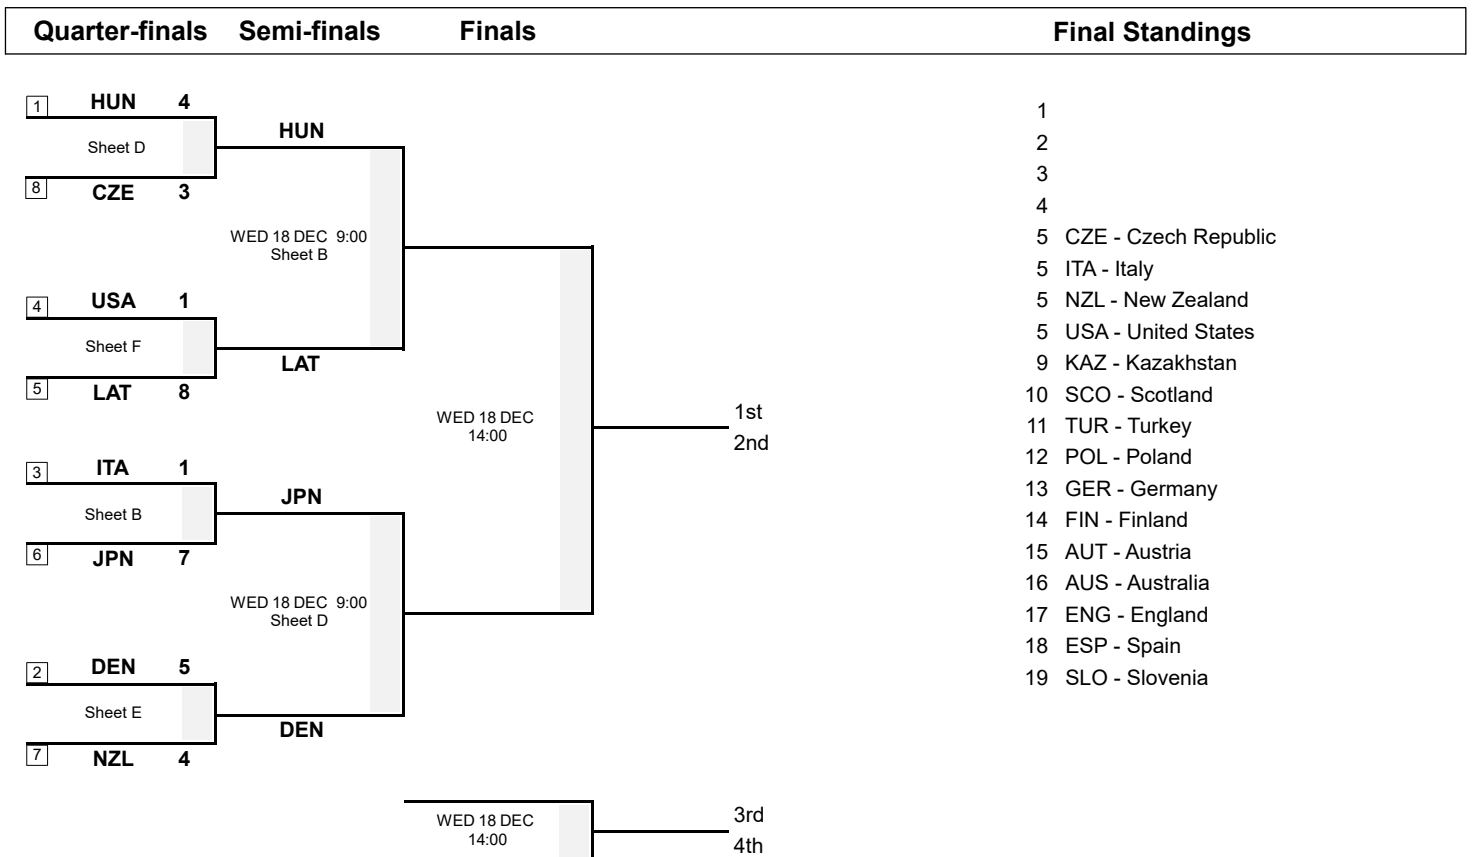

### Session Results and Standings

Sheet	Game	Team	LSFE	1	2	3	4	5	6	7	8	Extra Ends	Total
B	6	ITA - Italy		0	0	1	0	0	0	X	X		1
	6	JPN - Japan	*	0	2	0	1	1	3	X	X		7
D	6	HUN - Hungary		0	0	0	1	1	0	1	1		4
	6	CZE - Czech Republic	*	0	1	1	0	0	1	0	0		3
E	7	DEN - Denmark	*	0	0	3	0	0	0	0	2		5
	7	NZL - New Zealand		1	0	0	1	0	1	1	0		4
F	7	LAT - Latvia	*	3	1	0	0	1	1	2	X		8
	6	USA - United States		0	0	0	1	0	0	0	X		1

### Play-offs Bracket

**Legend:**  
**LSFE(\*)** Last Stone First End                      **X** Unplayed/unfinished end due to concession