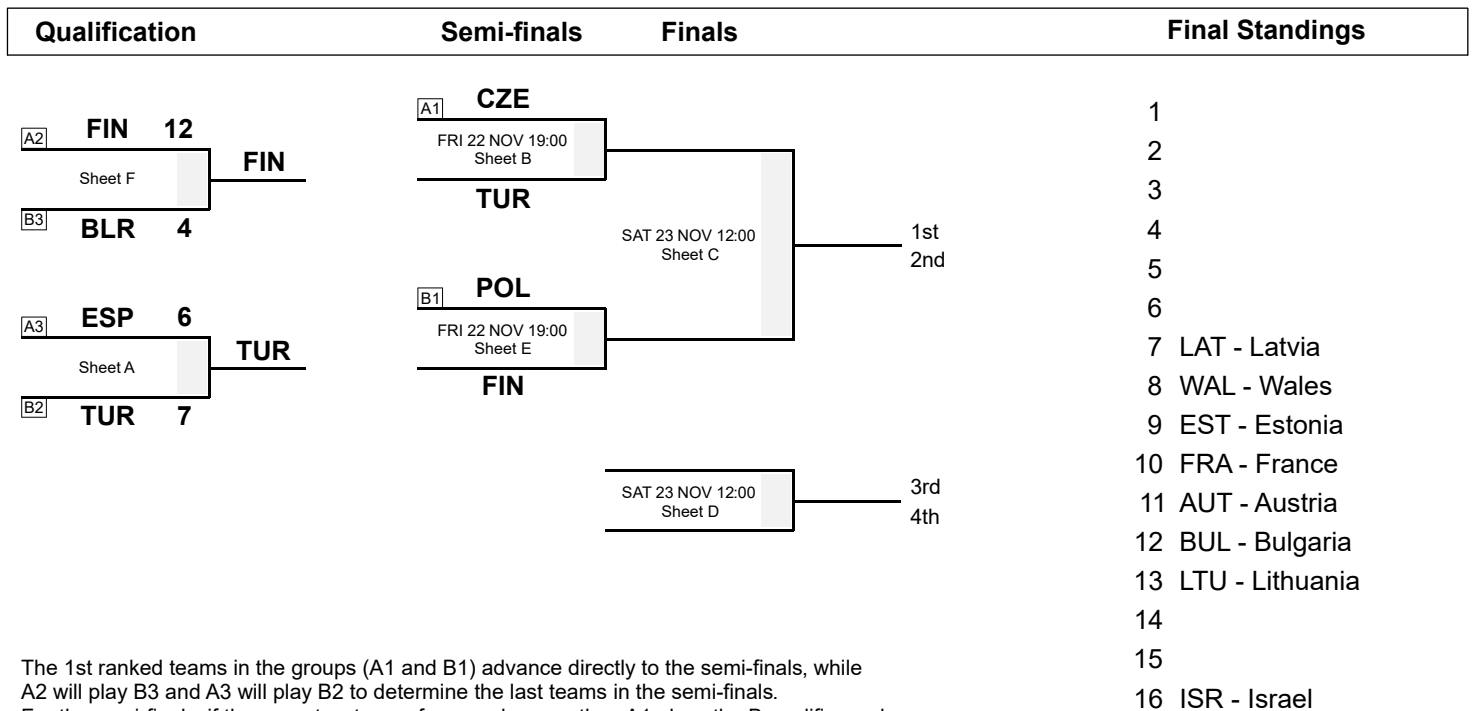

Session Results and Standings

Sheet	Game	Team	LSFE	1	2	3	4	5	6	7	8	9	10	Extra Ends	Total
A	8	TUR - Turkey	*	0	1	1	0	3	0	0	1	0	0	1	7
	8	ESP - Spain		0	0	0	1	0	2	1	0	0	2	0	6
F	8	FIN - Finland	*	0	2	0	3	0	3	2	0	2	X		12
	8	BLR - Belarus		0	0	1	0	1	0	0	2	0	X		4

Play-offs Bracket

The 1st ranked teams in the groups (A1 and B1) advance directly to the semi-finals, while A2 will play B3 and A3 will play B2 to determine the last teams in the semi-finals. For the semi-finals, if there are two teams from each group then A1 plays the B qualifier and B1 plays the A qualifier; if there are three teams from the same group then the 1st ranked team of that group plays the 3rd ranked team from the same group, and the 1st ranked team of the other group plays the 2nd ranked team from the group that qualified 3 teams.

Legend:
LSFE(*) Last Stone First End **X** Unplayed/unfinished end due to concession