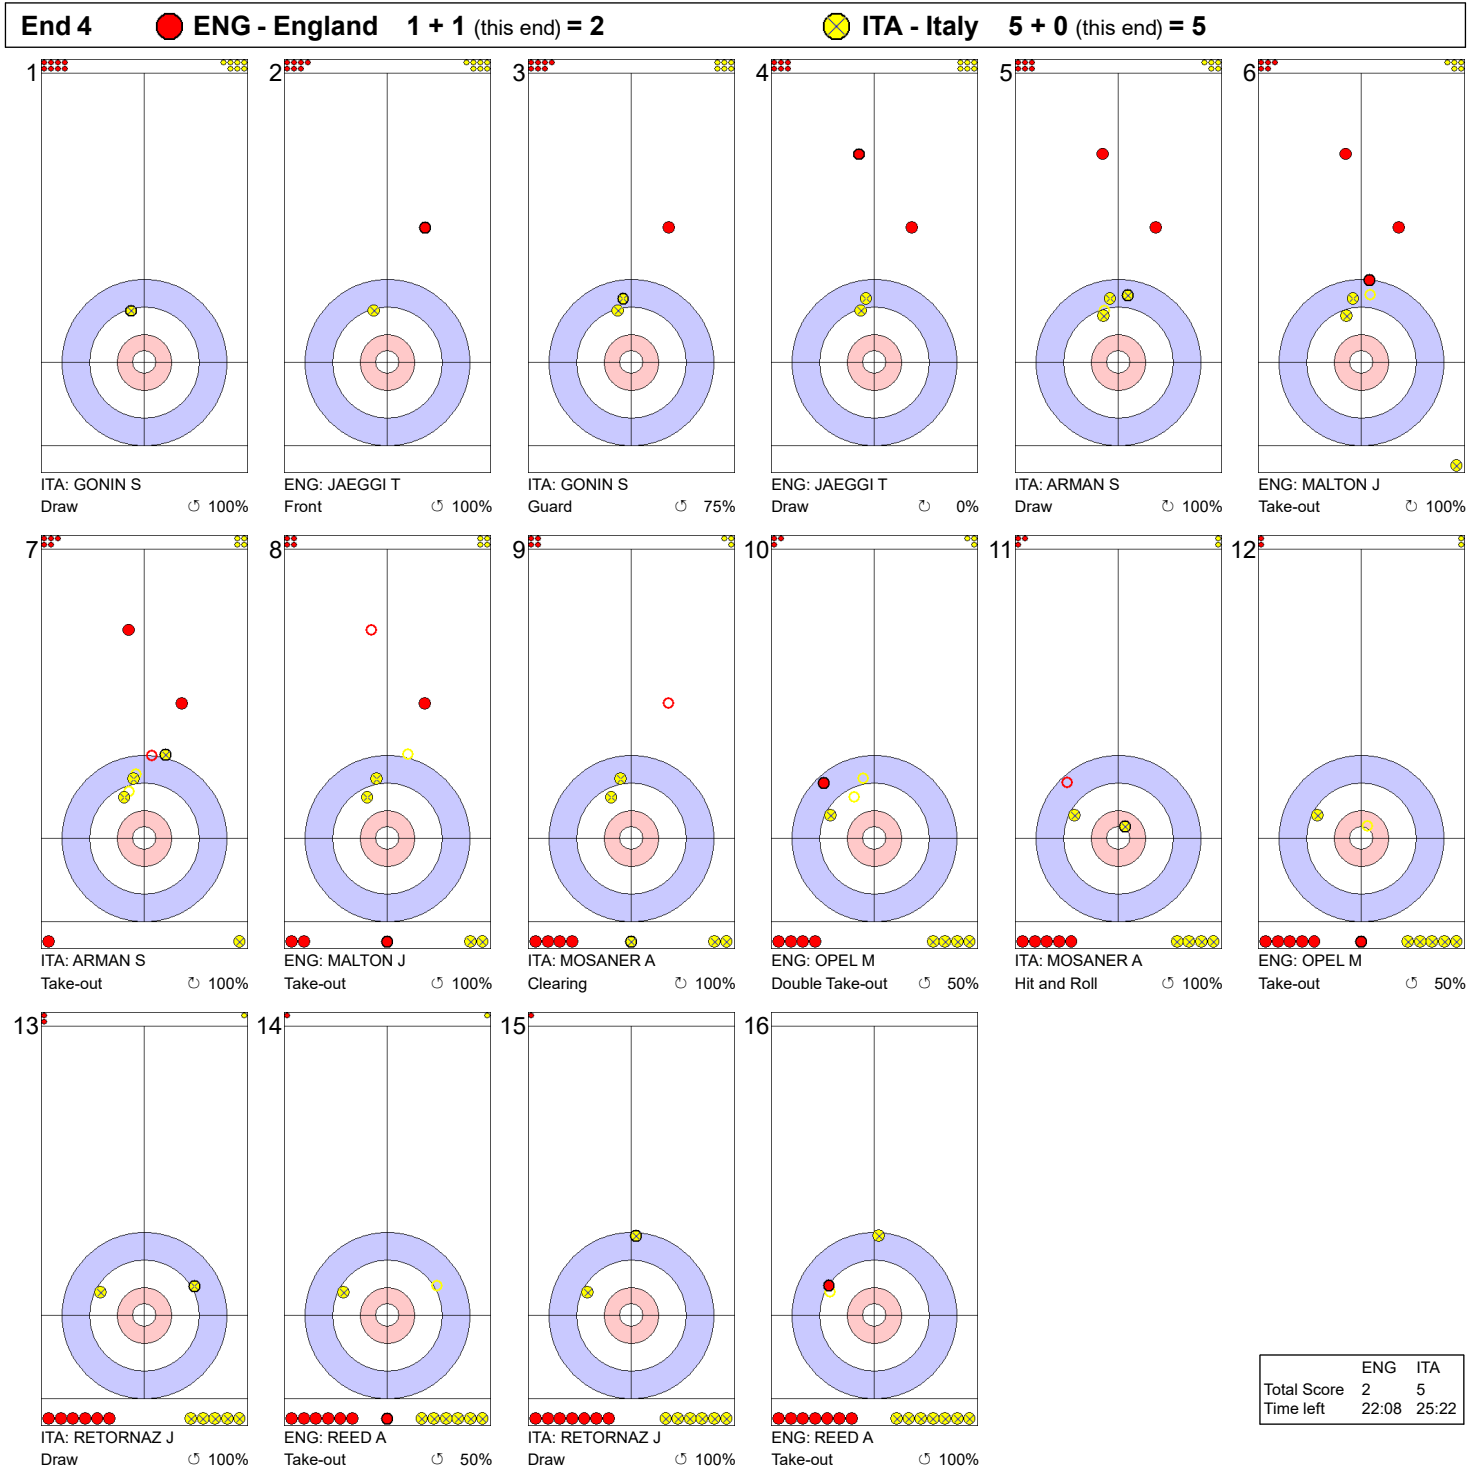

Game - Shot by Shot

Legend:
 ↻ Clockwise ↺ Counter-clockwise - Not considered

Game - Shot by Shot

	ENG	ITA
Total Score	1	1
Time left	31:34	32:31

Legend:
 ⤵ Clockwise ⤴ Counter-clockwise - Not considered

Game - Shot by Shot

Legend:
 Clockwise Counter-clockwise - Not considered

Game - Shot by Shot

	ENG	ITA
Total Score	2	5
Time left	22:08	25:22

Legend:
 ⌚ Clockwise ⌚ Counter-clockwise - Not considered

Game - Shot by Shot

Legend:
 ↻ Clockwise ↺ Counter-clockwise - Not considered

Game - Shot by Shot

	ENG	ITA
Total Score	2	8
Time left	09:56	16:28

Legend:
 Clockwise
 Counter-clockwise
 - Not considered