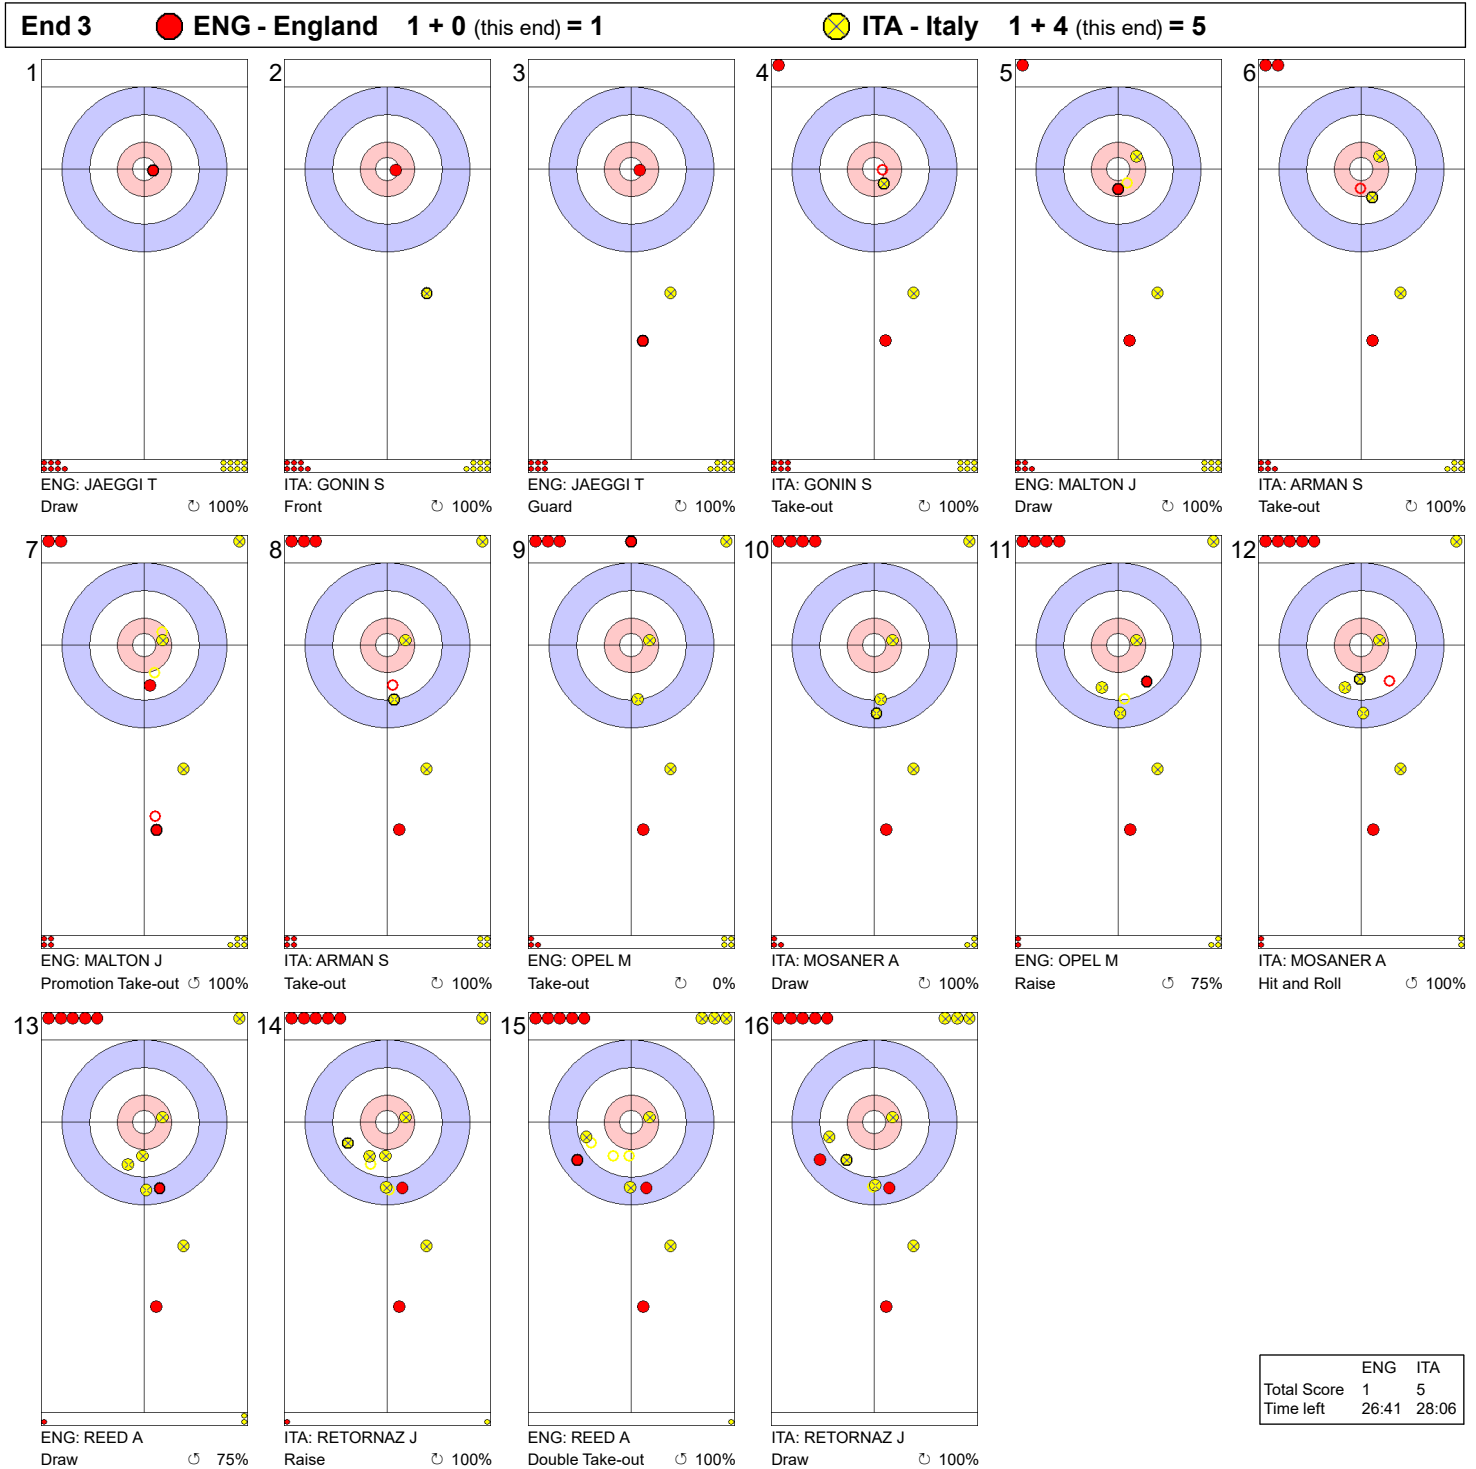

Game - Shot by Shot

Legend:
 ↻ Clockwise ↺ Counter-clockwise - Not considered

Game - Shot by Shot

	ENG	ITA
Total Score	1	1
Time left	31:34	32:31

Legend:
 ⤵ Clockwise ⤴ Counter-clockwise - Not considered

Game - Shot by Shot

Legend:
 Clockwise Counter-clockwise - Not considered

Game - Shot by Shot

	ENG	ITA
Total Score	2	5
Time left	22:08	25:22

Legend:
 ⌚ Clockwise ⌚ Counter-clockwise - Not considered

Game - Shot by Shot

Legend:
 ↻ Clockwise ↺ Counter-clockwise - Not considered

Game - Shot by Shot

	ENG	ITA
Total Score	2	8
Time left	09:56	16:28

Legend:
 Clockwise
 Counter-clockwise
 - Not considered