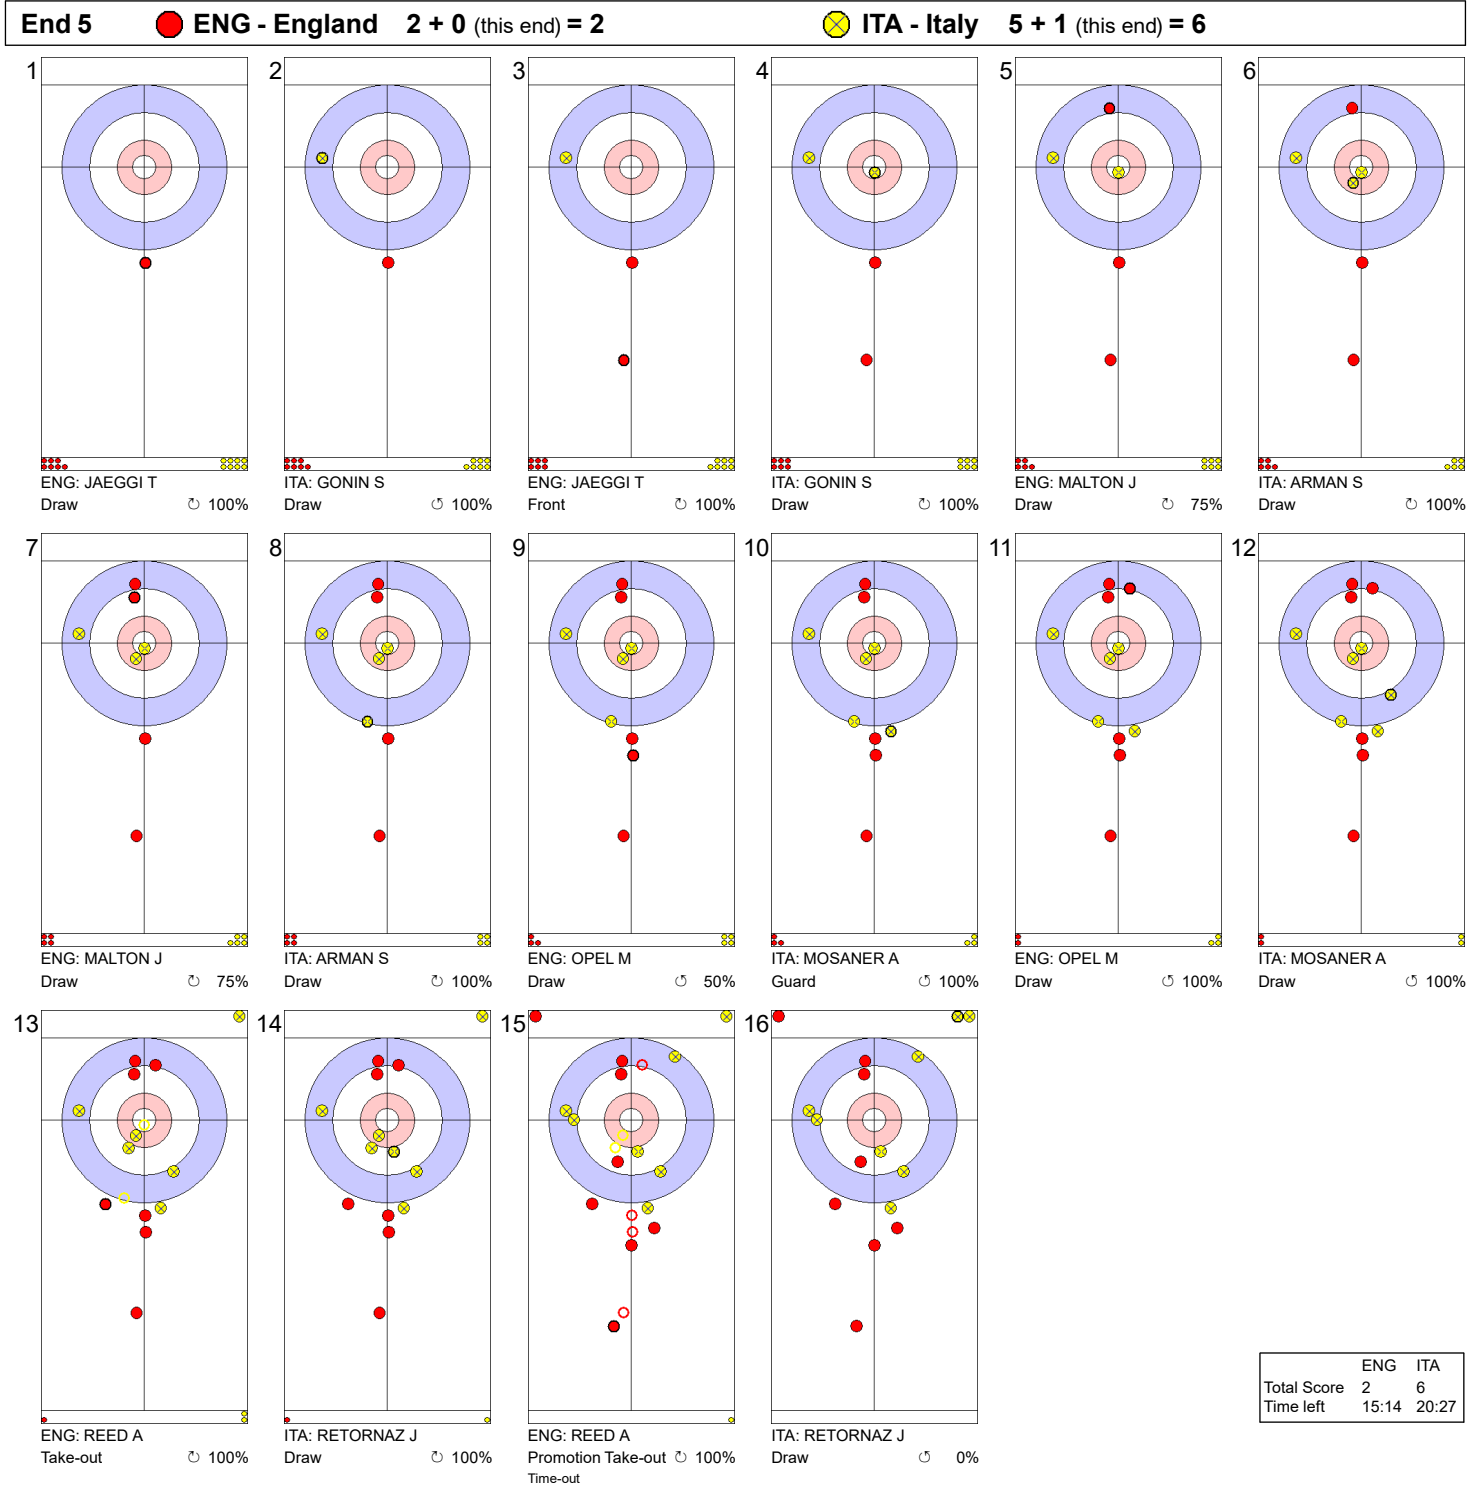

Game - Shot by Shot

Legend:
 ↻ Clockwise ↺ Counter-clockwise - Not considered

Game - Shot by Shot

	ENG	ITA
Total Score	1	1
Time left	31:34	32:31

Legend:
 ⤵ Clockwise ⤴ Counter-clockwise - Not considered

Game - Shot by Shot

Legend:
 Clockwise Counter-clockwise - Not considered

Game - Shot by Shot

	ENG	ITA
Total Score	2	5
Time left	22:08	25:22

Legend:
 ⌚ Clockwise ⌚ Counter-clockwise - Not considered

Game - Shot by Shot

Legend:
 ↻ Clockwise ↺ Counter-clockwise - Not considered

Game - Shot by Shot

	ENG	ITA
Total Score	2	8
Time left	09:56	16:28

Legend:
 Clockwise
 Counter-clockwise
 - Not considered