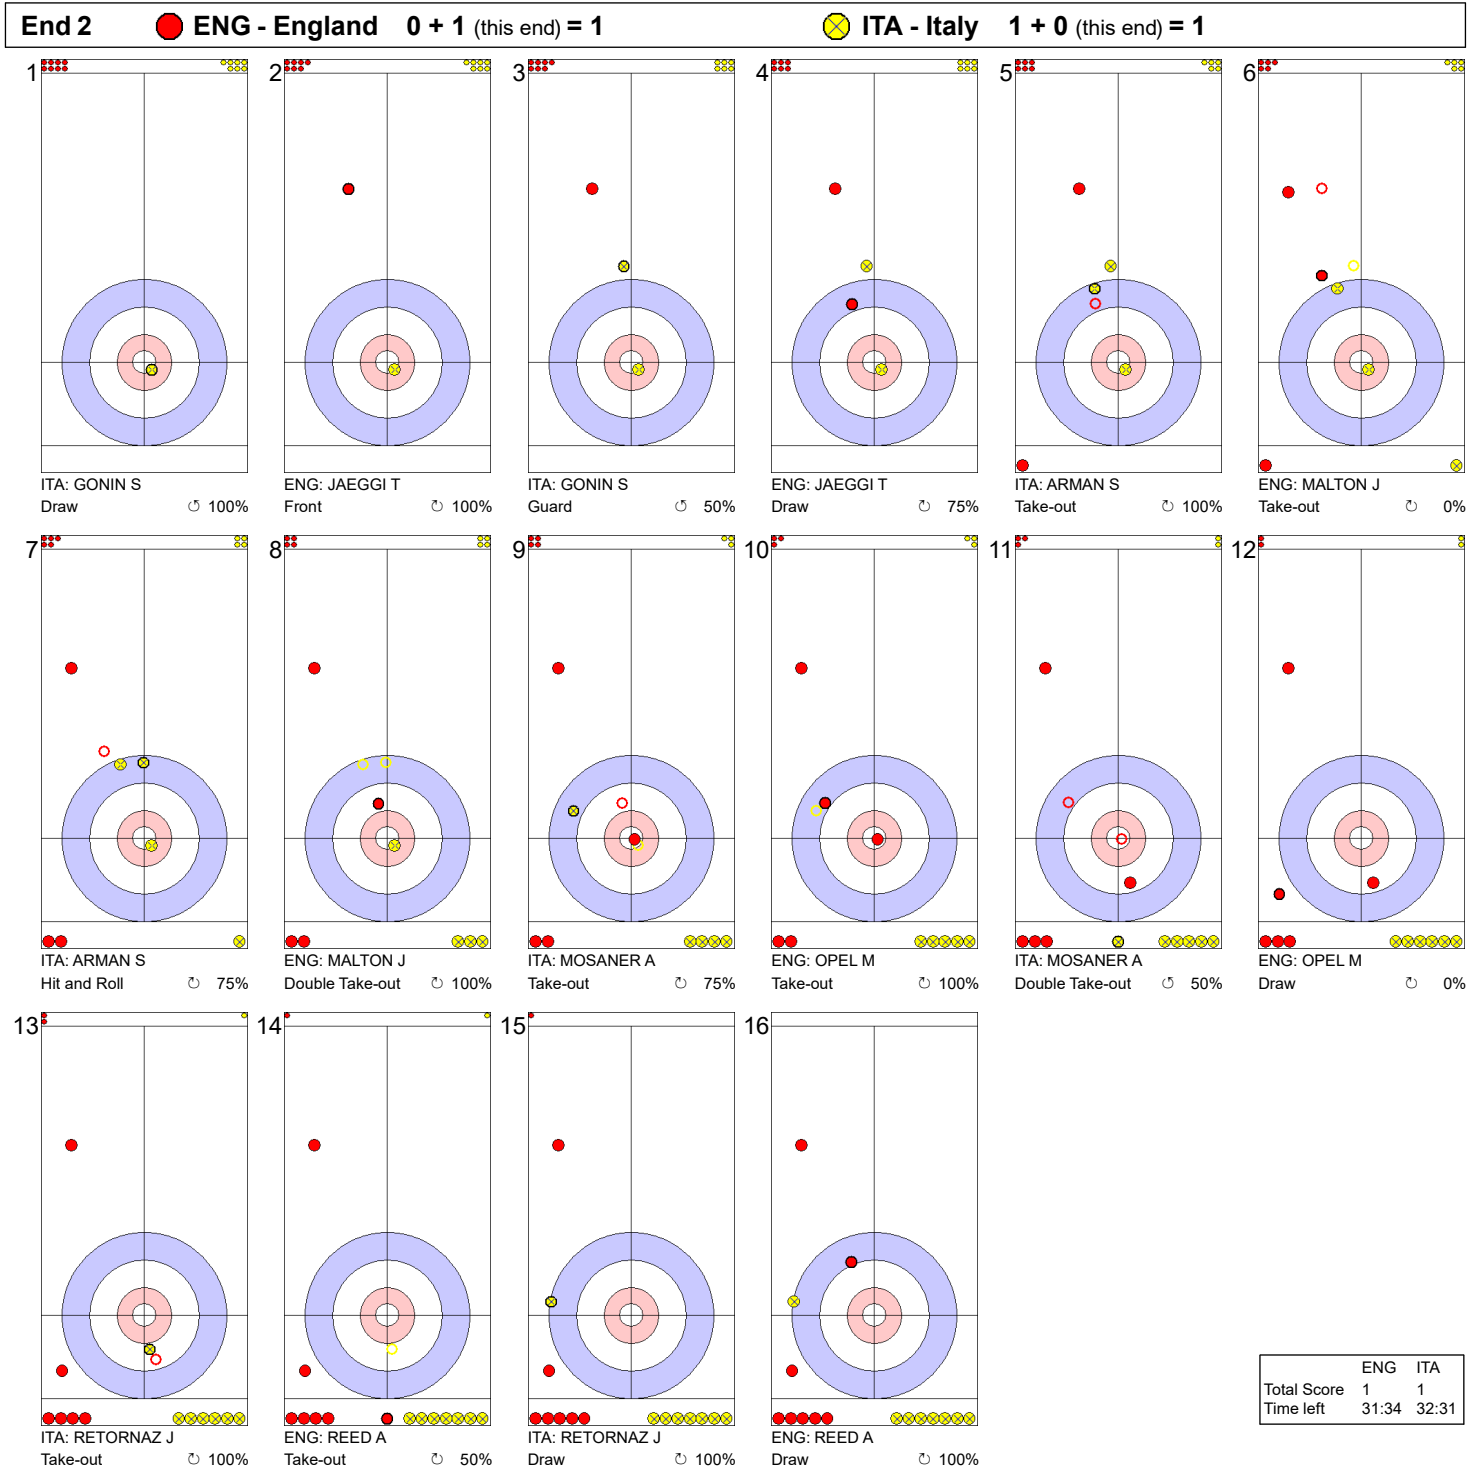

Game - Shot by Shot

Legend:
 ↻ Clockwise ↺ Counter-clockwise - Not considered

Game - Shot by Shot

	ENG	ITA
Total Score	1	1
Time left	31:34	32:31

Legend:
 ⤵ Clockwise ⤴ Counter-clockwise - Not considered

Game - Shot by Shot

Legend:
 Clockwise Counter-clockwise - Not considered

Game - Shot by Shot

	ENG	ITA
Total Score	2	5
Time left	22:08	25:22

Legend:
 ⌚ Clockwise ⌚ Counter-clockwise - Not considered

Game - Shot by Shot

Legend:
 ↻ Clockwise ↺ Counter-clockwise - Not considered

Game - Shot by Shot

	ENG	ITA
Total Score	2	8
Time left	09:56	16:28

Legend:
 Clockwise
 Counter-clockwise
 - Not considered