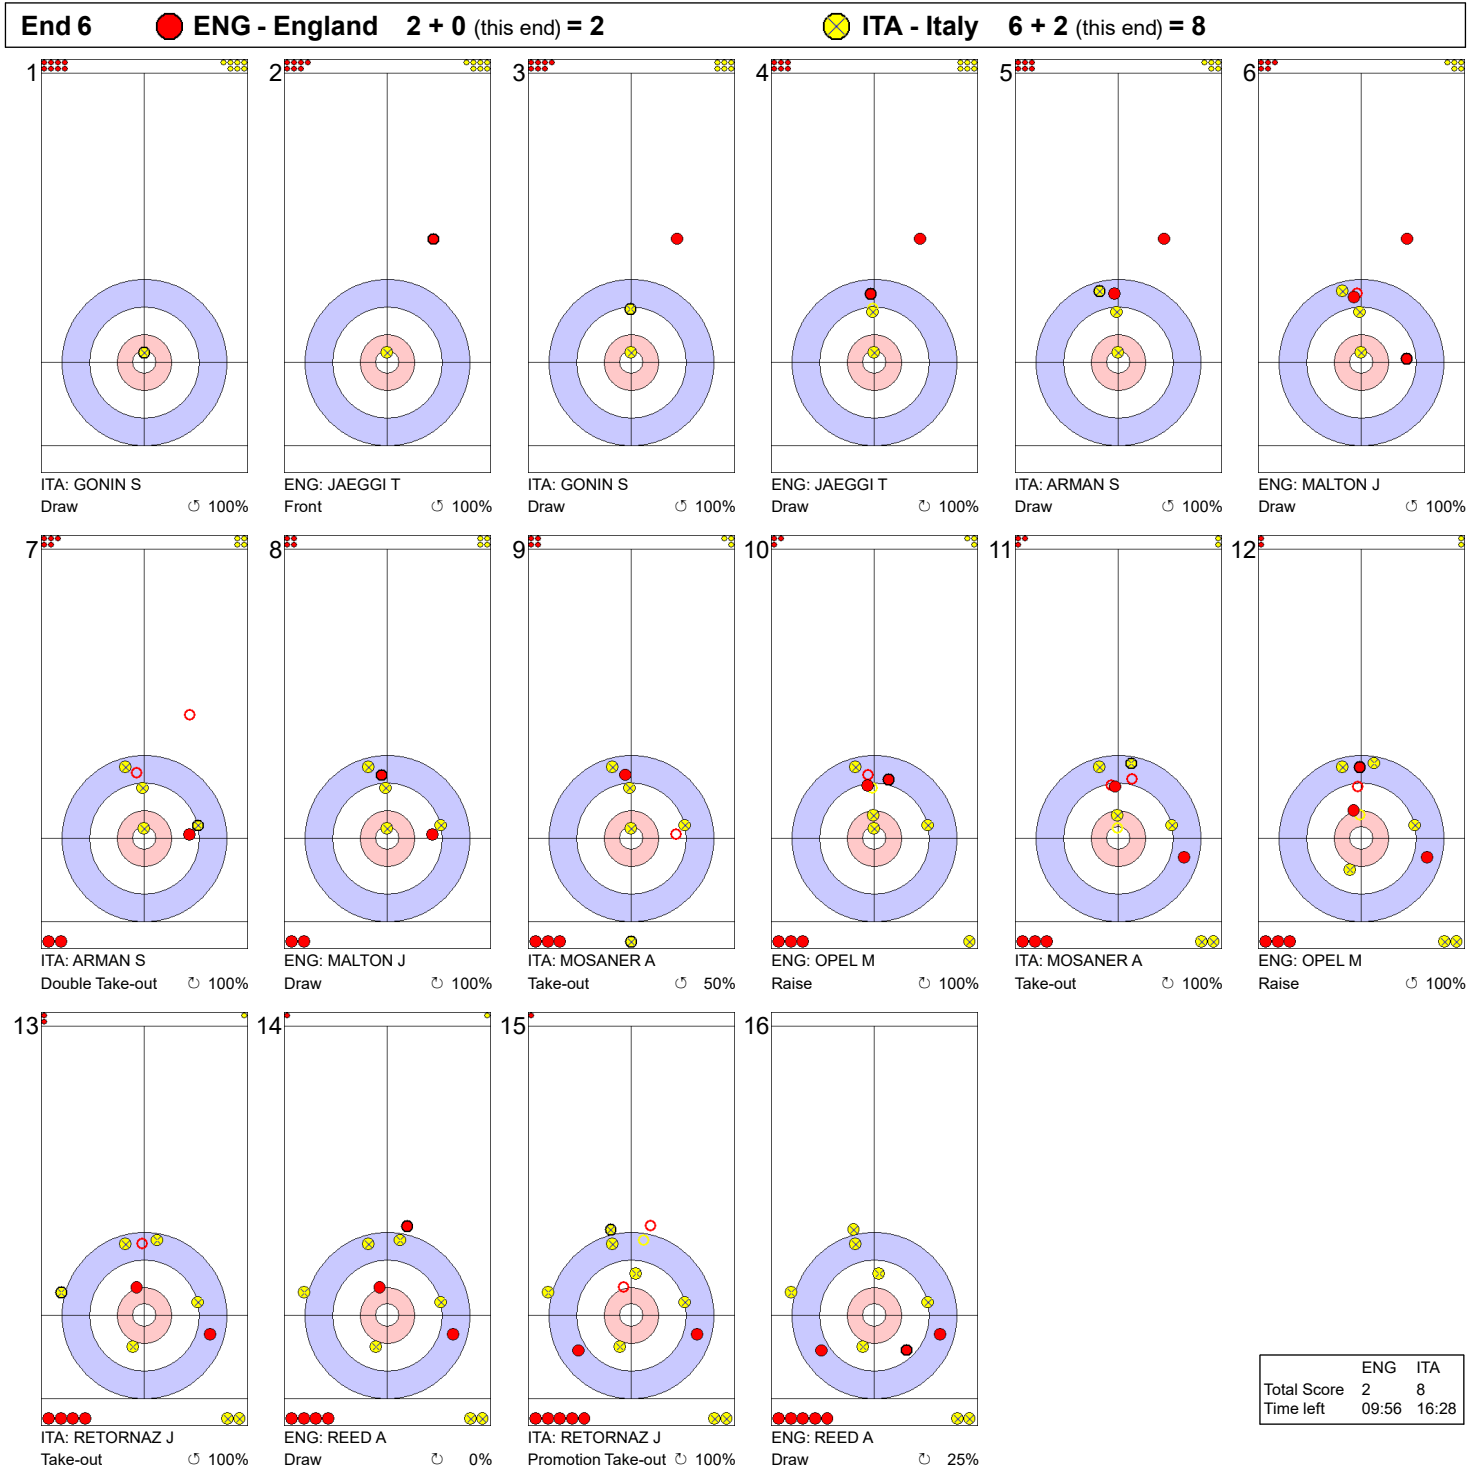

Game - Shot by Shot

Legend:
 ↻ Clockwise ↺ Counter-clockwise - Not considered

Game - Shot by Shot

	ENG	ITA
Total Score	1	1
Time left	31:34	32:31

Legend:
 ⤵ Clockwise ⤴ Counter-clockwise - Not considered

Game - Shot by Shot

Legend:
 Clockwise Counter-clockwise - Not considered

Game - Shot by Shot

	ENG	ITA
Total Score	2	5
Time left	22:08	25:22

Legend:
 ⌚ Clockwise ⌚ Counter-clockwise - Not considered

Game - Shot by Shot

Legend:
 ↻ Clockwise ↺ Counter-clockwise - Not considered

Game - Shot by Shot

	ENG	ITA
Total Score	2	8
Time left	09:56	16:28

Legend:
 Clockwise
 Counter-clockwise
 - Not considered