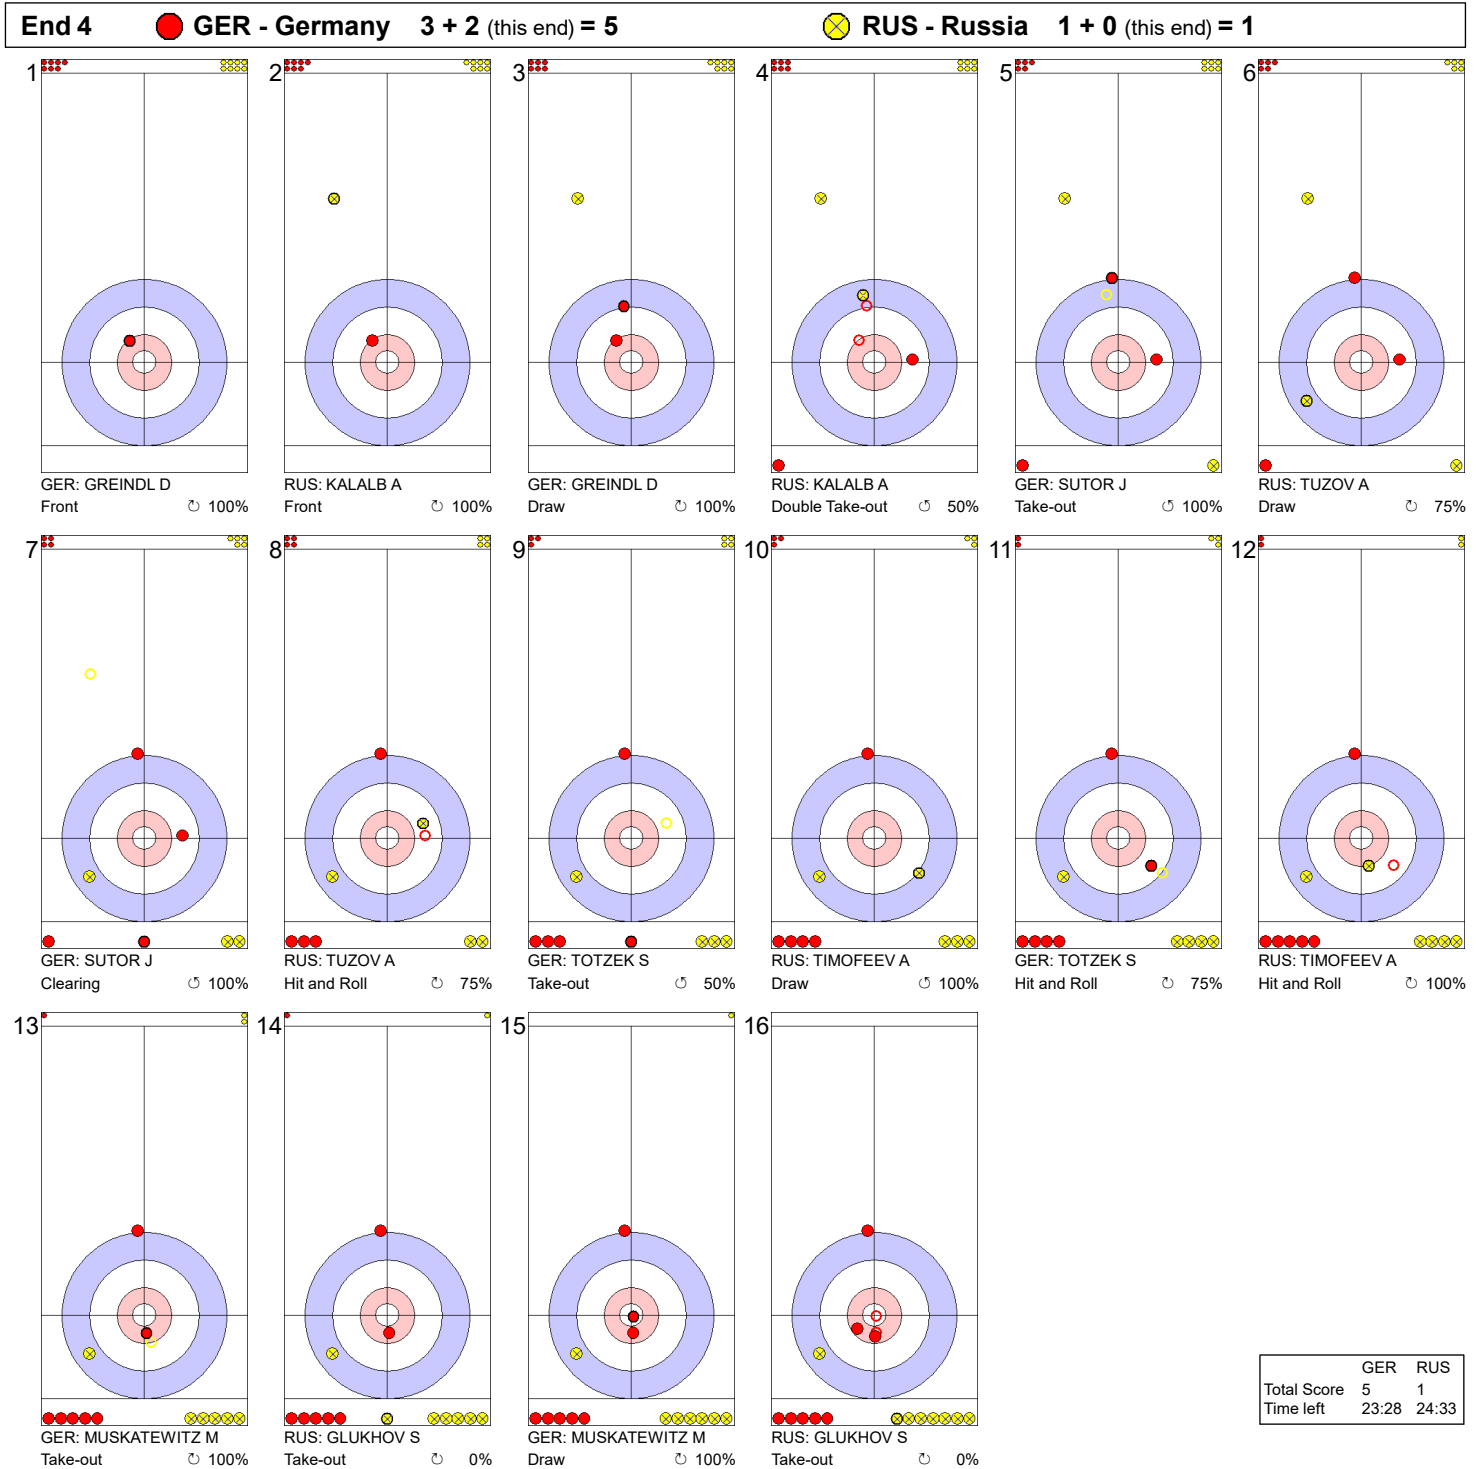

Game - Shot by Shot

Legend:
 ↻ Clockwise ↺ Counter-clockwise - Not considered

Game - Shot by Shot

	GER	RUS
Total Score	0	1
Time left	32:28	33:09

Legend:
 ⌚ Clockwise ⌚ Counter-clockwise - Not considered

Game - Shot by Shot

End 3 ● **GER - Germany** 0 + 3 (this end) = 3 ● **RUS - Russia** 1 + 0 (this end) = 1

	GER	RUS
Total Score	3	1
Time left	27:32	27:54

Legend:
 ↻ Clockwise ↺ Counter-clockwise - Not considered

Game - Shot by Shot

Legend:
 ↻ Clockwise ↺ Counter-clockwise - Not considered

Game - Shot by Shot

Legend:
 ↻ Clockwise ↺ Counter-clockwise - Not considered

Game - Shot by Shot

Legend:
 ↻ Clockwise ↺ Counter-clockwise - Not considered

Game - Shot by Shot

Legend:
 ↻ Clockwise ↺ Counter-clockwise - Not considered

Game - Shot by Shot

	GER	RUS
Total Score	7	7
Time left	05:30	06:47

Legend:
 Clockwise
 Counter-clockwise
 - Not considered

Game - Shot by Shot