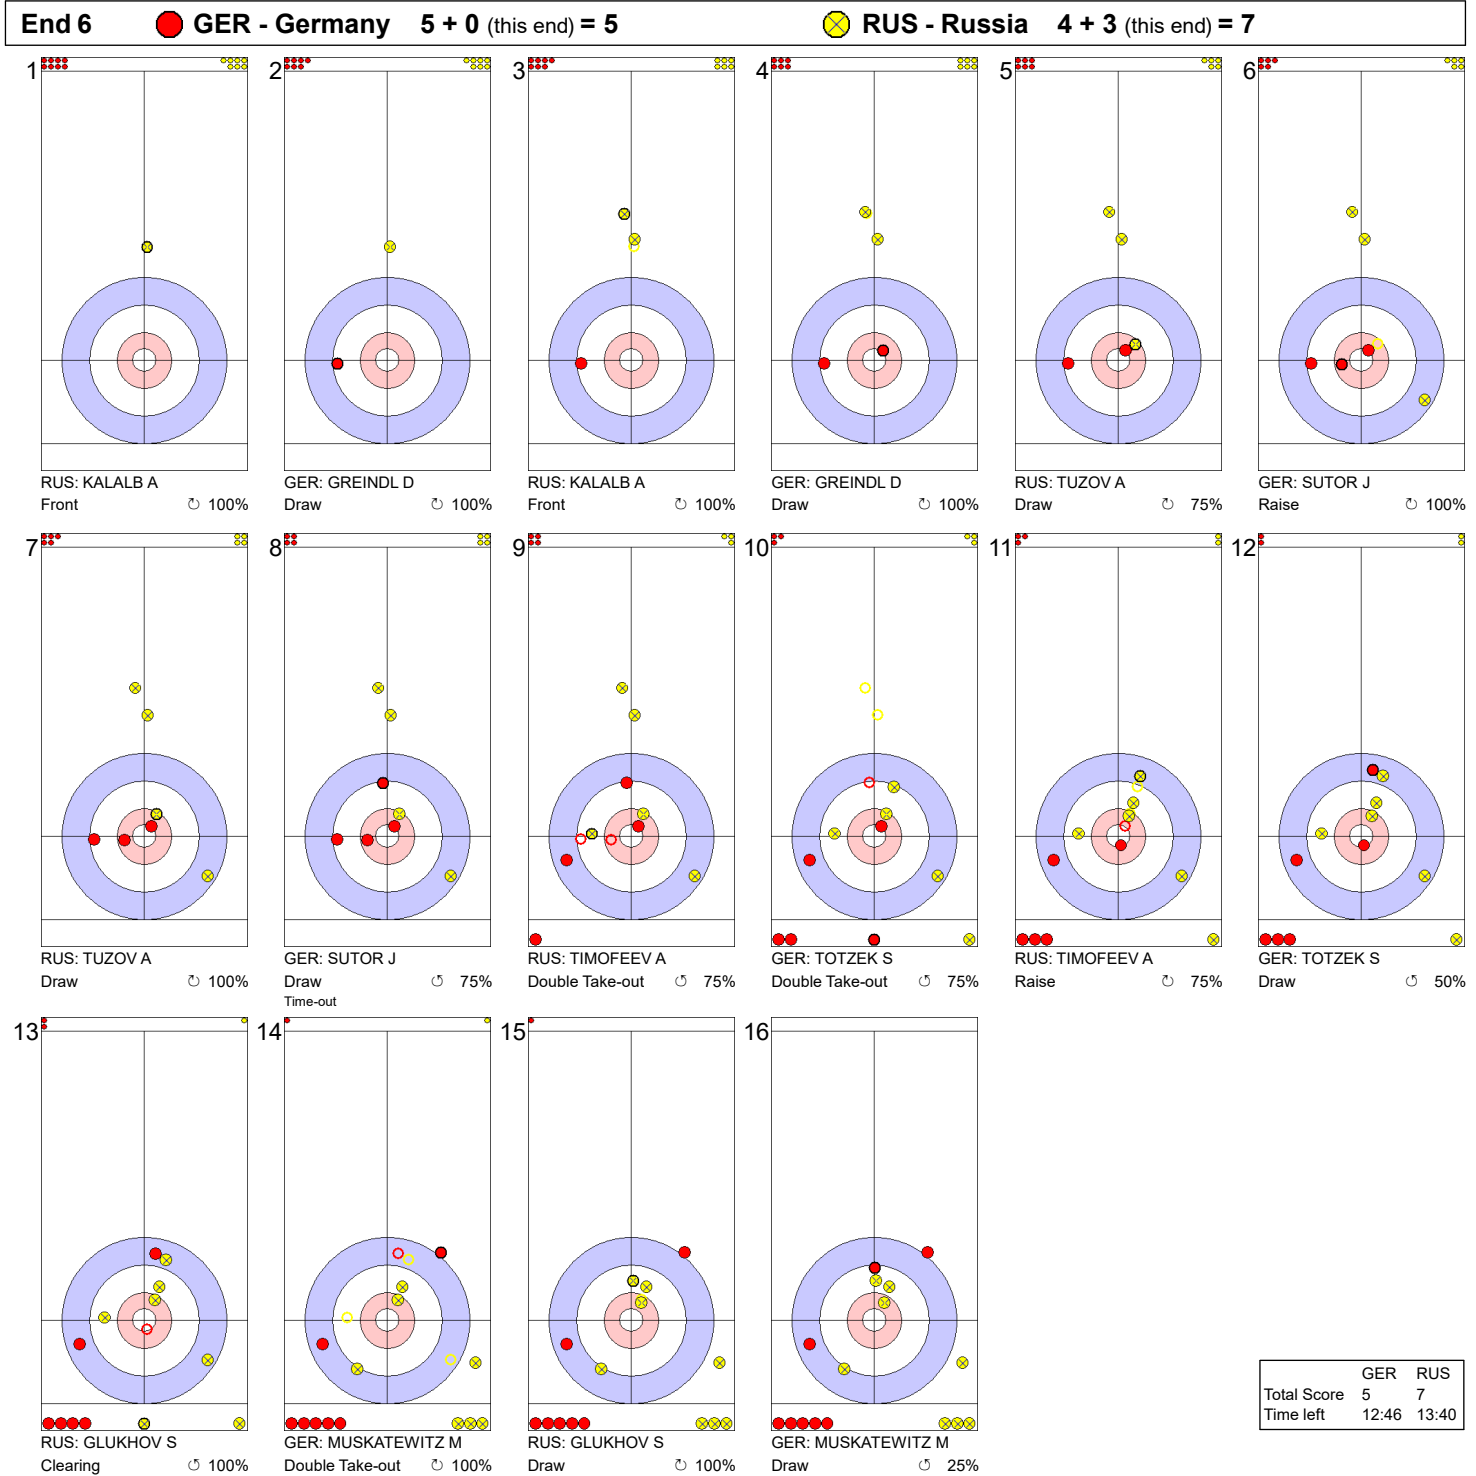

End 3 ● **GER - Germany** 0 + 3 (this end) = 3 ● **RUS - Russia** 1 + 0 (this end) = 1

	GER	RUS
Total Score	3	1
Time left	27:32	27:54

Legend:
 ↻ Clockwise ↺ Counter-clockwise - Not considered

Game - Shot by Shot

Legend:
 ↻ Clockwise ↺ Counter-clockwise - Not considered

Game - Shot by Shot

Legend:
 ↻ Clockwise ↺ Counter-clockwise - Not considered

Game - Shot by Shot

Legend:
 ↻ Clockwise ↺ Counter-clockwise - Not considered

Game - Shot by Shot

Legend:
 ↻ Clockwise ↺ Counter-clockwise - Not considered

Game - Shot by Shot

	GER	RUS
Total Score	7	7
Time left	05:30	06:47

Legend:
 Clockwise
 Counter-clockwise
 - Not considered

Game - Shot by Shot

Legend:
 Clockwise Counter-clockwise - Not considered