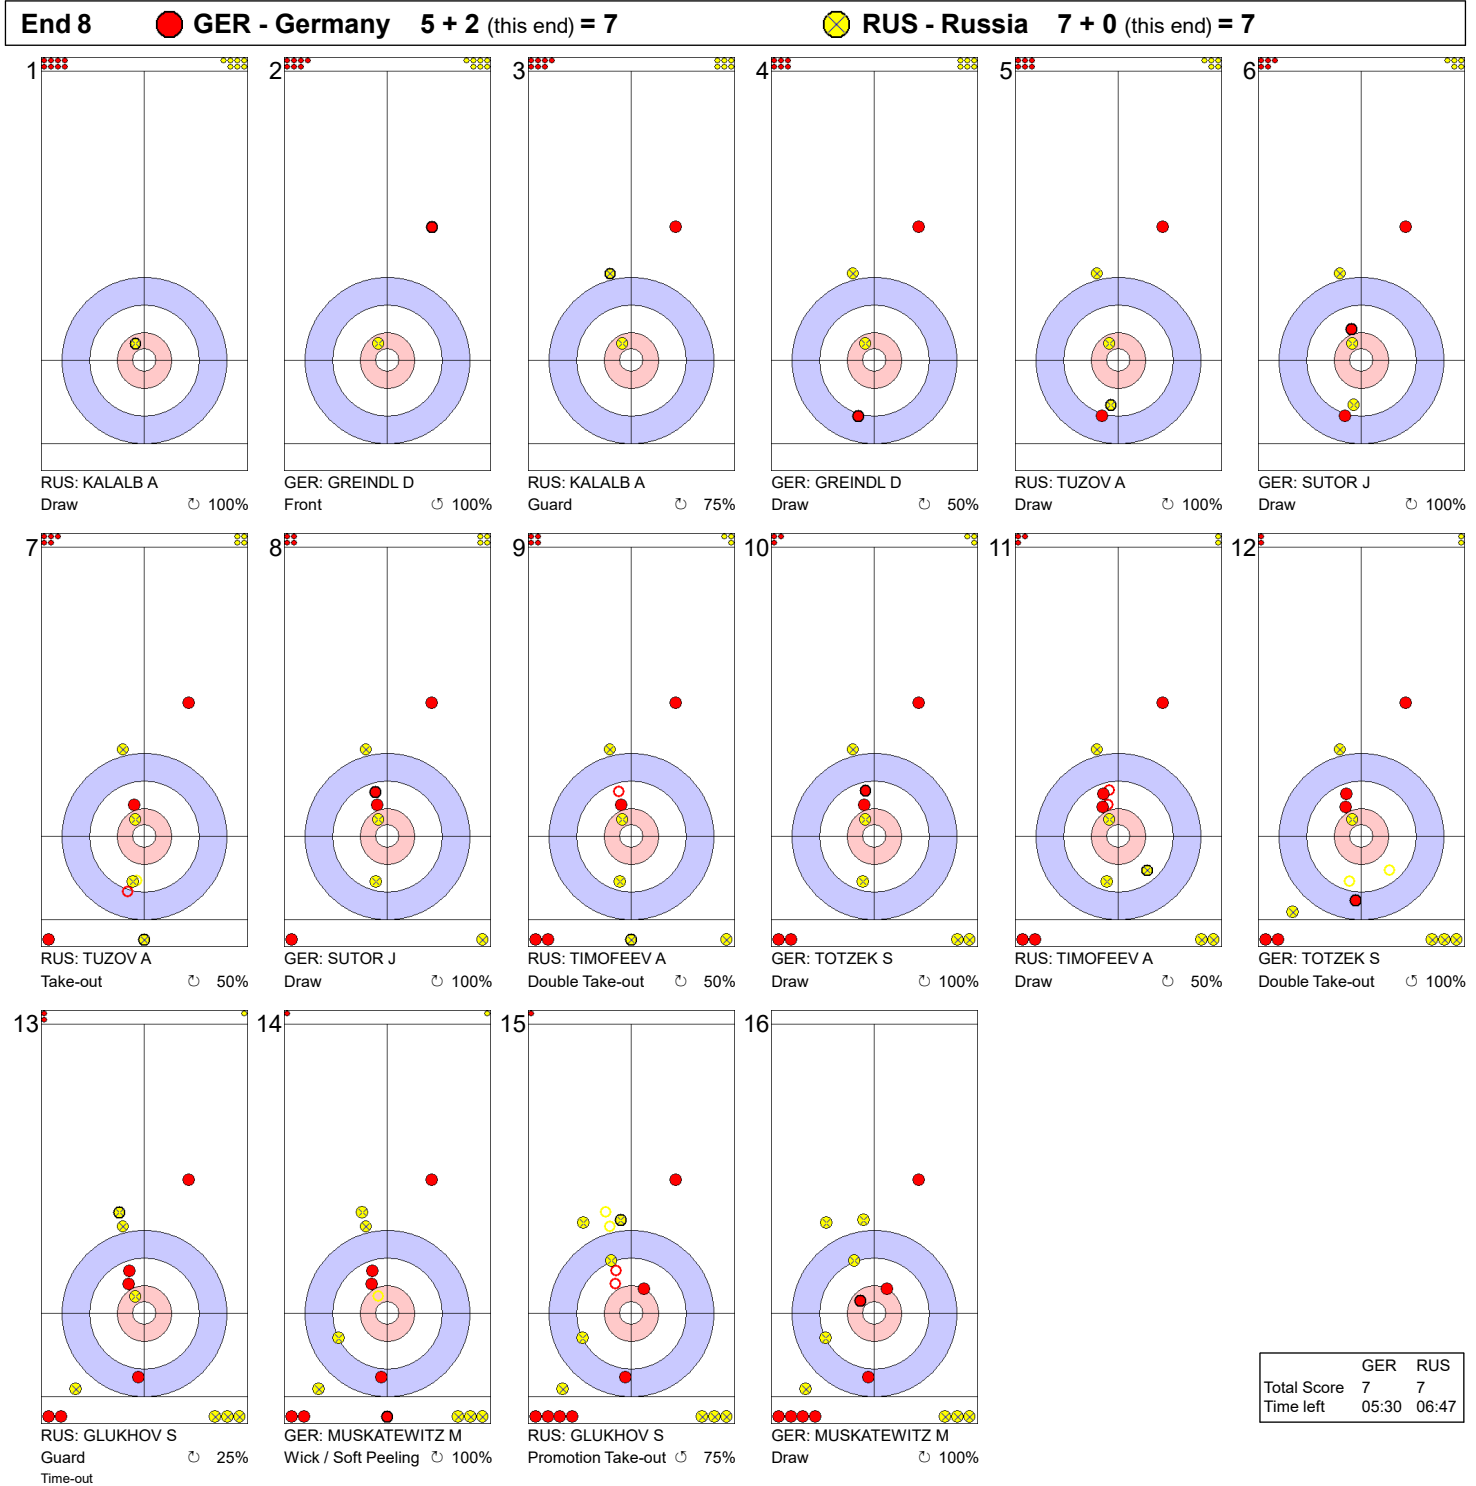

End 3 ● **GER - Germany** 0 + 3 (this end) = 3 ● **RUS - Russia** 1 + 0 (this end) = 1

	GER	RUS
Total Score	3	1
Time left	27:32	27:54

Legend:
 ↻ Clockwise ↺ Counter-clockwise - Not considered

Game - Shot by Shot

Legend:
 ↻ Clockwise ↺ Counter-clockwise - Not considered

Game - Shot by Shot

Legend:
 ↻ Clockwise ↺ Counter-clockwise - Not considered

Game - Shot by Shot

Legend:
 ↻ Clockwise ↺ Counter-clockwise - Not considered

Game - Shot by Shot

Legend:
 ↻ Clockwise ↺ Counter-clockwise - Not considered

Game - Shot by Shot

	GER	RUS
Total Score	7	7
Time left	05:30	06:47

Legend:
 Clockwise
 Counter-clockwise
 - Not considered

Game - Shot by Shot

Legend:
 Clockwise Counter-clockwise - Not considered