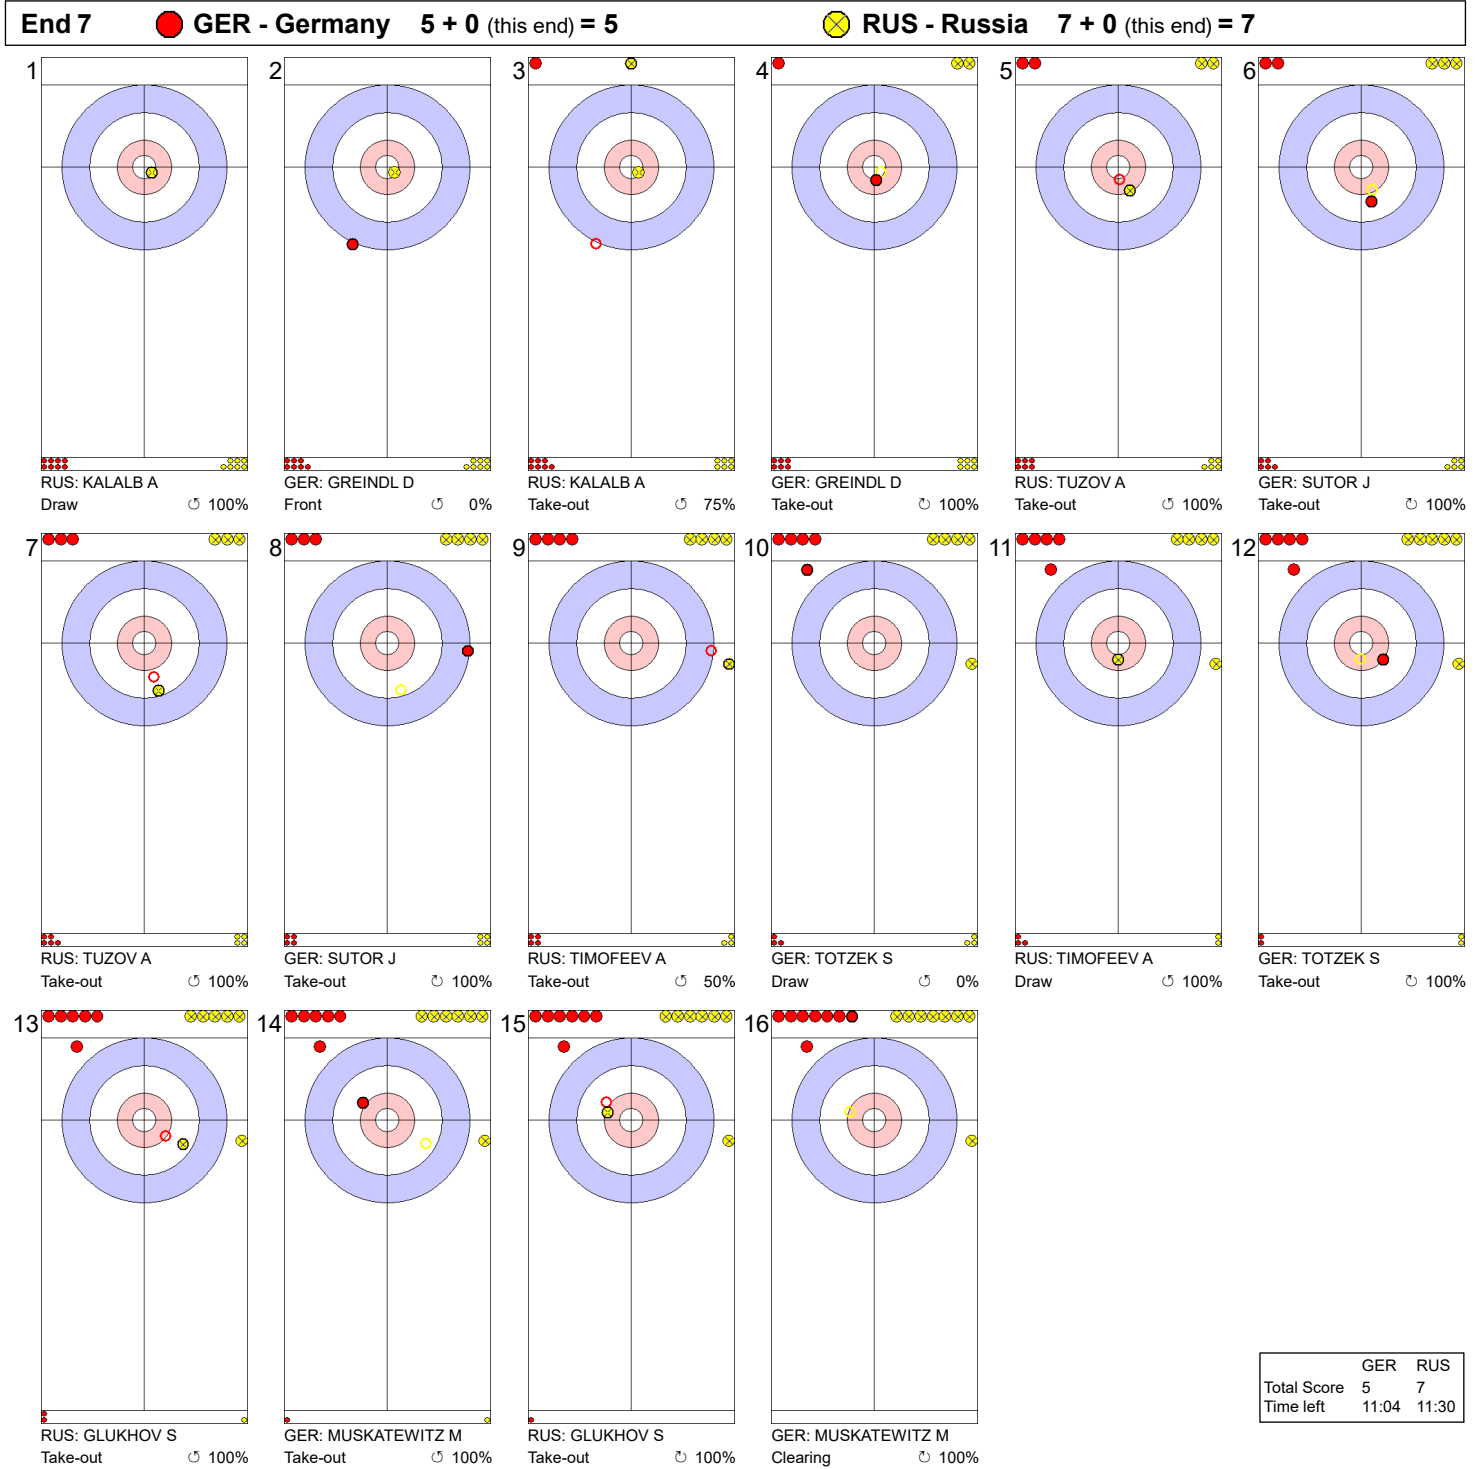

End 3 ● **GER - Germany** 0 + 3 (this end) = 3 ● **RUS - Russia** 1 + 0 (this end) = 1

	GER	RUS
Total Score	3	1
Time left	27:32	27:54

Legend:
 ↻ Clockwise ↺ Counter-clockwise - Not considered

Game - Shot by Shot

Legend:
 ↻ Clockwise ↺ Counter-clockwise - Not considered

Game - Shot by Shot

Legend:
 ↻ Clockwise ↺ Counter-clockwise - Not considered

Game - Shot by Shot

Legend:
 ↻ Clockwise ↺ Counter-clockwise - Not considered

Game - Shot by Shot

Legend:
 ↻ Clockwise ↺ Counter-clockwise - Not considered

Game - Shot by Shot

	GER	RUS
Total Score	7	7
Time left	05:30	06:47

Legend:
 Clockwise
 Counter-clockwise
 - Not considered

Game - Shot by Shot

Legend:
 Clockwise Counter-clockwise - Not considered