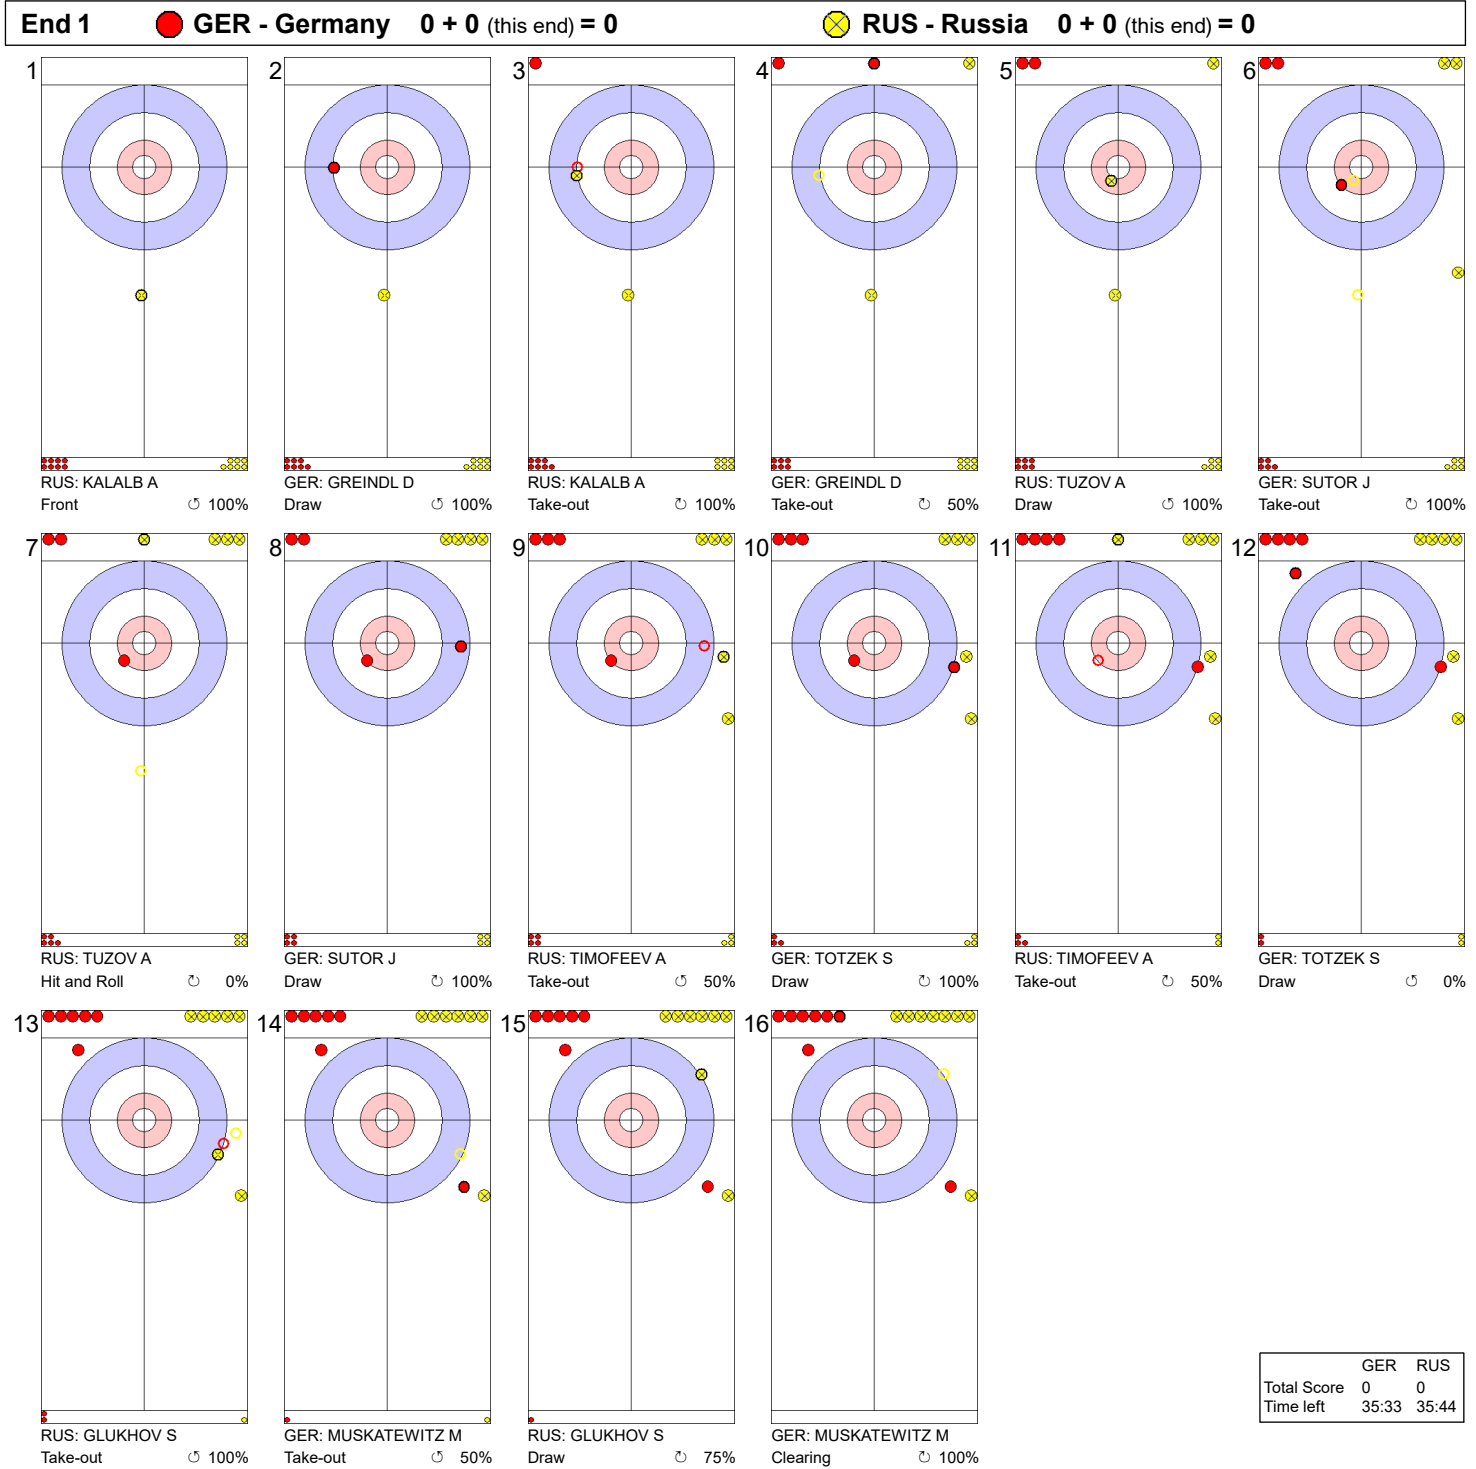

Game - Shot by Shot

Legend:
 ↻ Clockwise ↺ Counter-clockwise - Not considered

Game - Shot by Shot

	GER	RUS
Total Score	0	1
Time left	32:28	33:09

Legend:
 ⌚ Clockwise ⌚ Counter-clockwise - Not considered

Game - Shot by Shot

End 3 ● **GER - Germany** 0 + 3 (this end) = 3 ● **RUS - Russia** 1 + 0 (this end) = 1

	GER	RUS
Total Score	3	1
Time left	27:32	27:54

Legend:
 ↻ Clockwise ↺ Counter-clockwise - Not considered

Game - Shot by Shot

Legend:
 ↻ Clockwise ↺ Counter-clockwise - Not considered

Game - Shot by Shot

Legend:
 ↻ Clockwise ↺ Counter-clockwise - Not considered

Game - Shot by Shot

Legend:
 ↻ Clockwise ↺ Counter-clockwise - Not considered

Game - Shot by Shot

Legend:
 ↻ Clockwise ↺ Counter-clockwise - Not considered

Game - Shot by Shot

	GER	RUS
Total Score	7	7
Time left	05:30	06:47

Legend:
 Clockwise
 Counter-clockwise
 - Not considered

Game - Shot by Shot