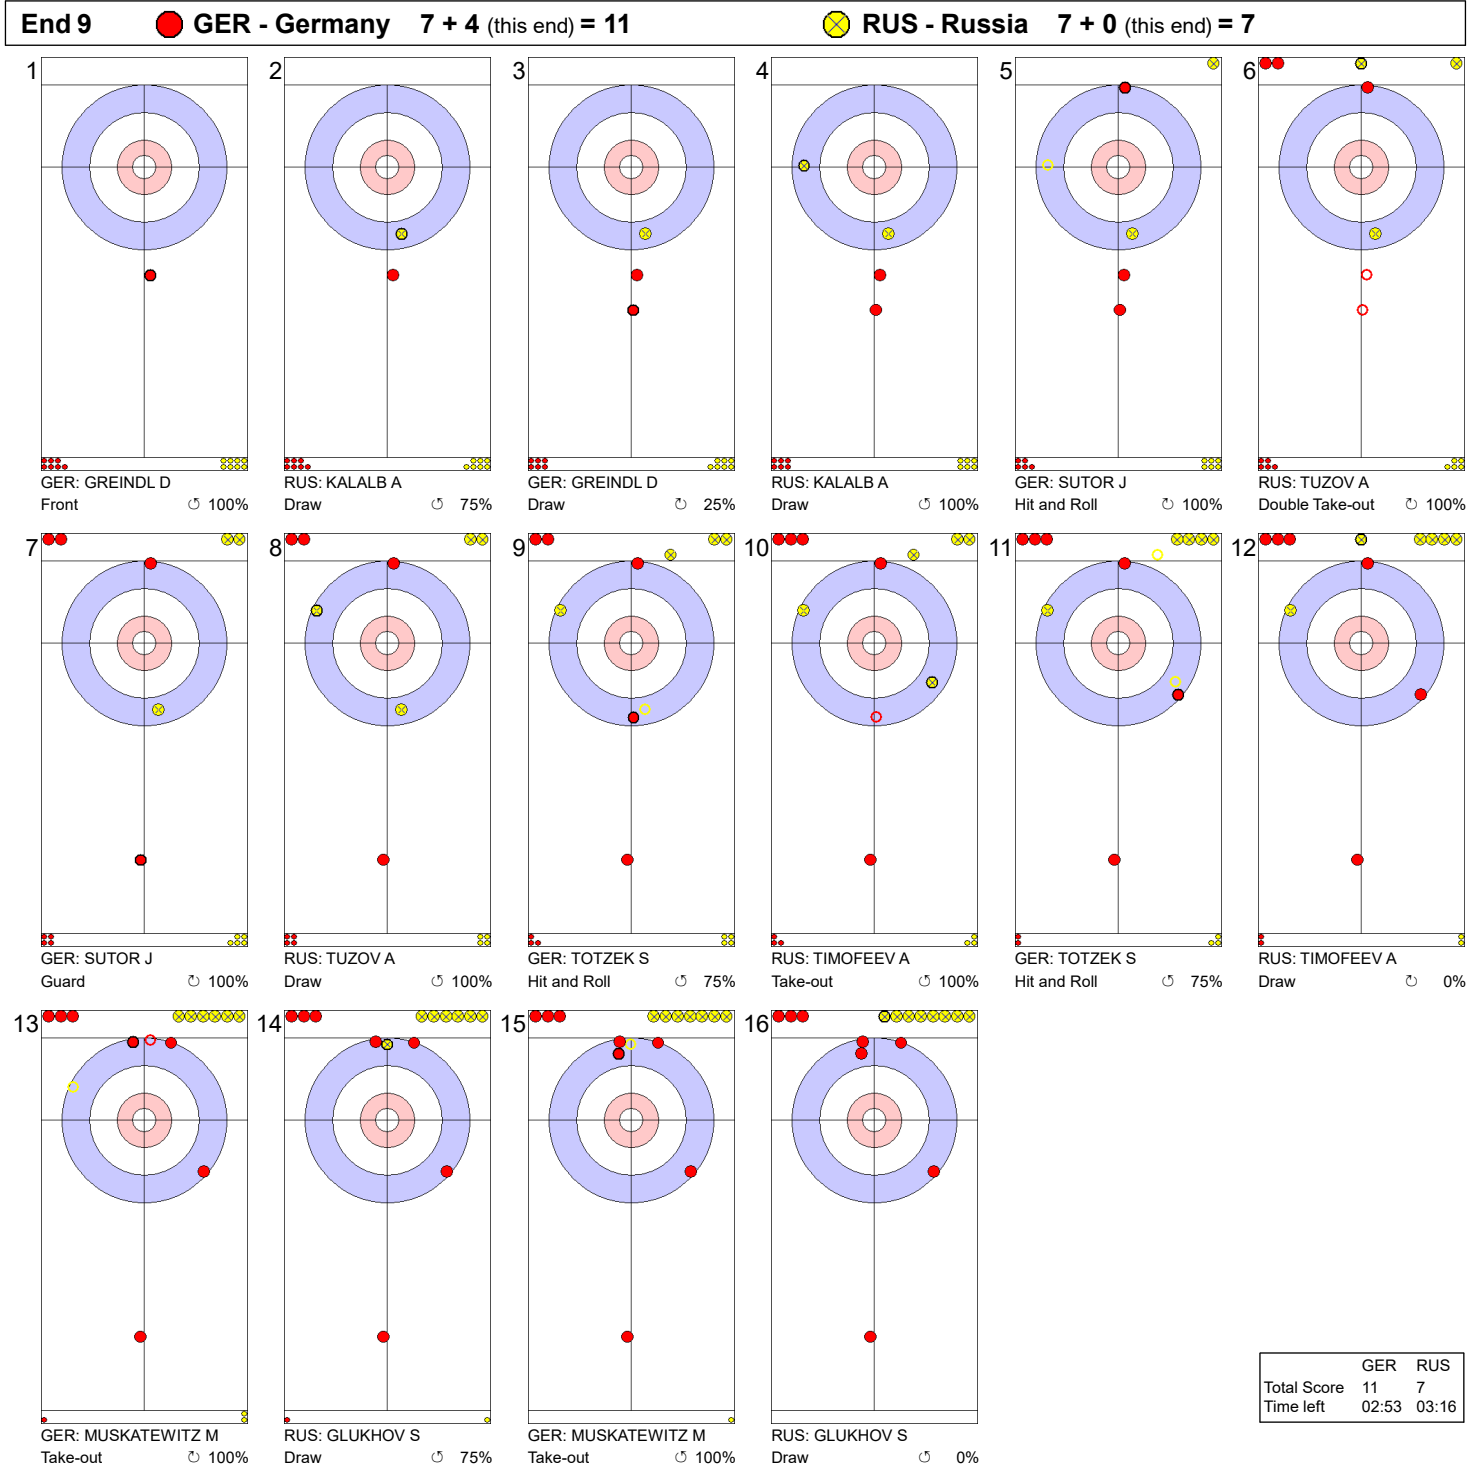

End 3 ● **GER - Germany** 0 + 3 (this end) = 3 ● **RUS - Russia** 1 + 0 (this end) = 1

	GER	RUS
Total Score	3	1
Time left	27:32	27:54

Legend:
 ↻ Clockwise ↺ Counter-clockwise - Not considered

Game - Shot by Shot

Legend:
 ↻ Clockwise ↺ Counter-clockwise - Not considered

Game - Shot by Shot

Legend:
 ↻ Clockwise ↺ Counter-clockwise - Not considered

Game - Shot by Shot

Legend:
 ↻ Clockwise ↺ Counter-clockwise - Not considered

Game - Shot by Shot

Legend:
 ↻ Clockwise ↺ Counter-clockwise - Not considered

Game - Shot by Shot

	GER	RUS
Total Score	7	7
Time left	05:30	06:47

Legend:
 Clockwise
 Counter-clockwise
 - Not considered

Game - Shot by Shot

Legend:
 Clockwise Counter-clockwise - Not considered