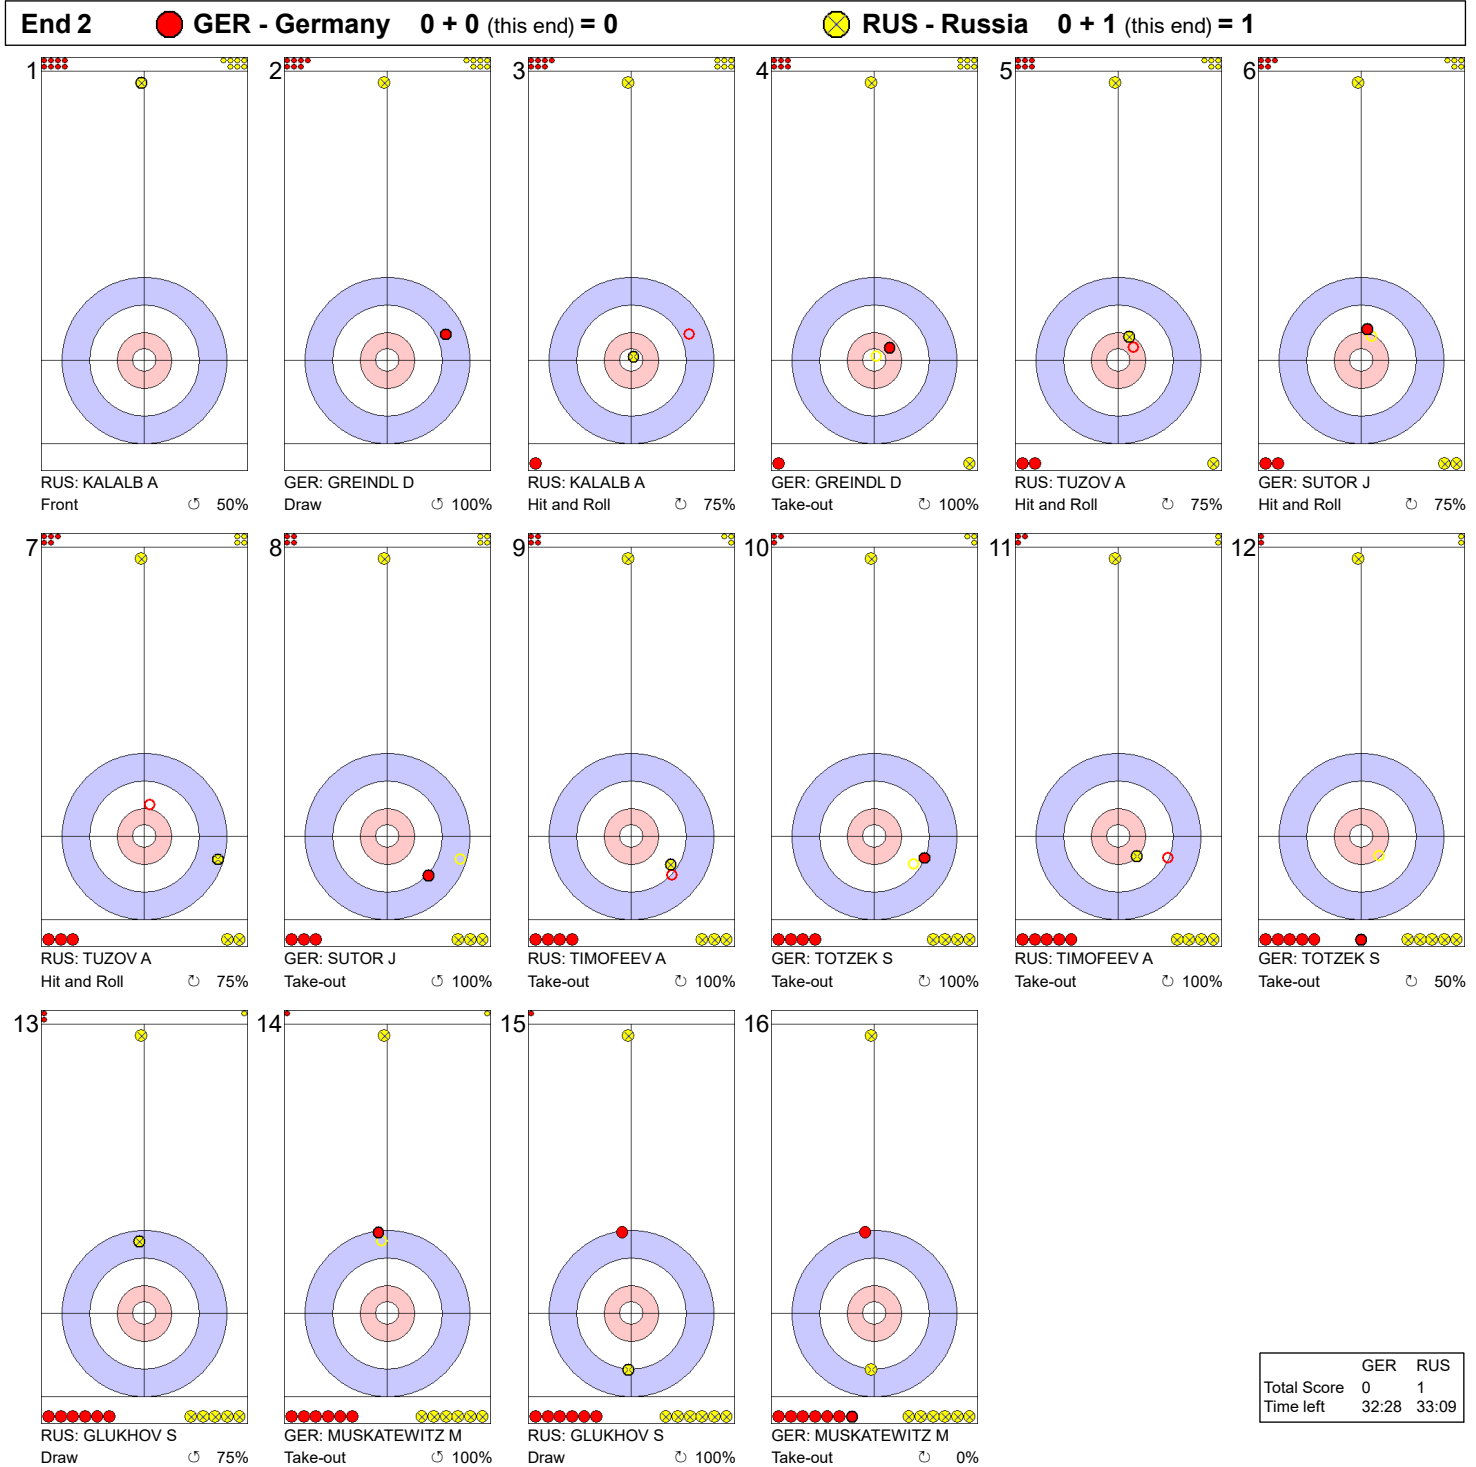

Game - Shot by Shot

Legend:
 ↻ Clockwise ↺ Counter-clockwise - Not considered

Game - Shot by Shot

	GER	RUS
Total Score	0	1
Time left	32:28	33:09

Legend:
 ⌚ Clockwise ⌚ Counter-clockwise - Not considered

Game - Shot by Shot

End 3 ● **GER - Germany** 0 + 3 (this end) = 3 ● **RUS - Russia** 1 + 0 (this end) = 1

	GER	RUS
Total Score	3	1
Time left	27:32	27:54

Legend:
 ↻ Clockwise ↺ Counter-clockwise - Not considered

Game - Shot by Shot

Legend:
 ↻ Clockwise ↺ Counter-clockwise - Not considered

Game - Shot by Shot

Legend:
 ↻ Clockwise ↺ Counter-clockwise - Not considered

Game - Shot by Shot

Legend:
 ↻ Clockwise ↺ Counter-clockwise - Not considered

Game - Shot by Shot

Legend:
 ↻ Clockwise ↺ Counter-clockwise - Not considered

Game - Shot by Shot

	GER	RUS
Total Score	7	7
Time left	05:30	06:47

Legend:
 Clockwise
 Counter-clockwise
 - Not considered

Game - Shot by Shot