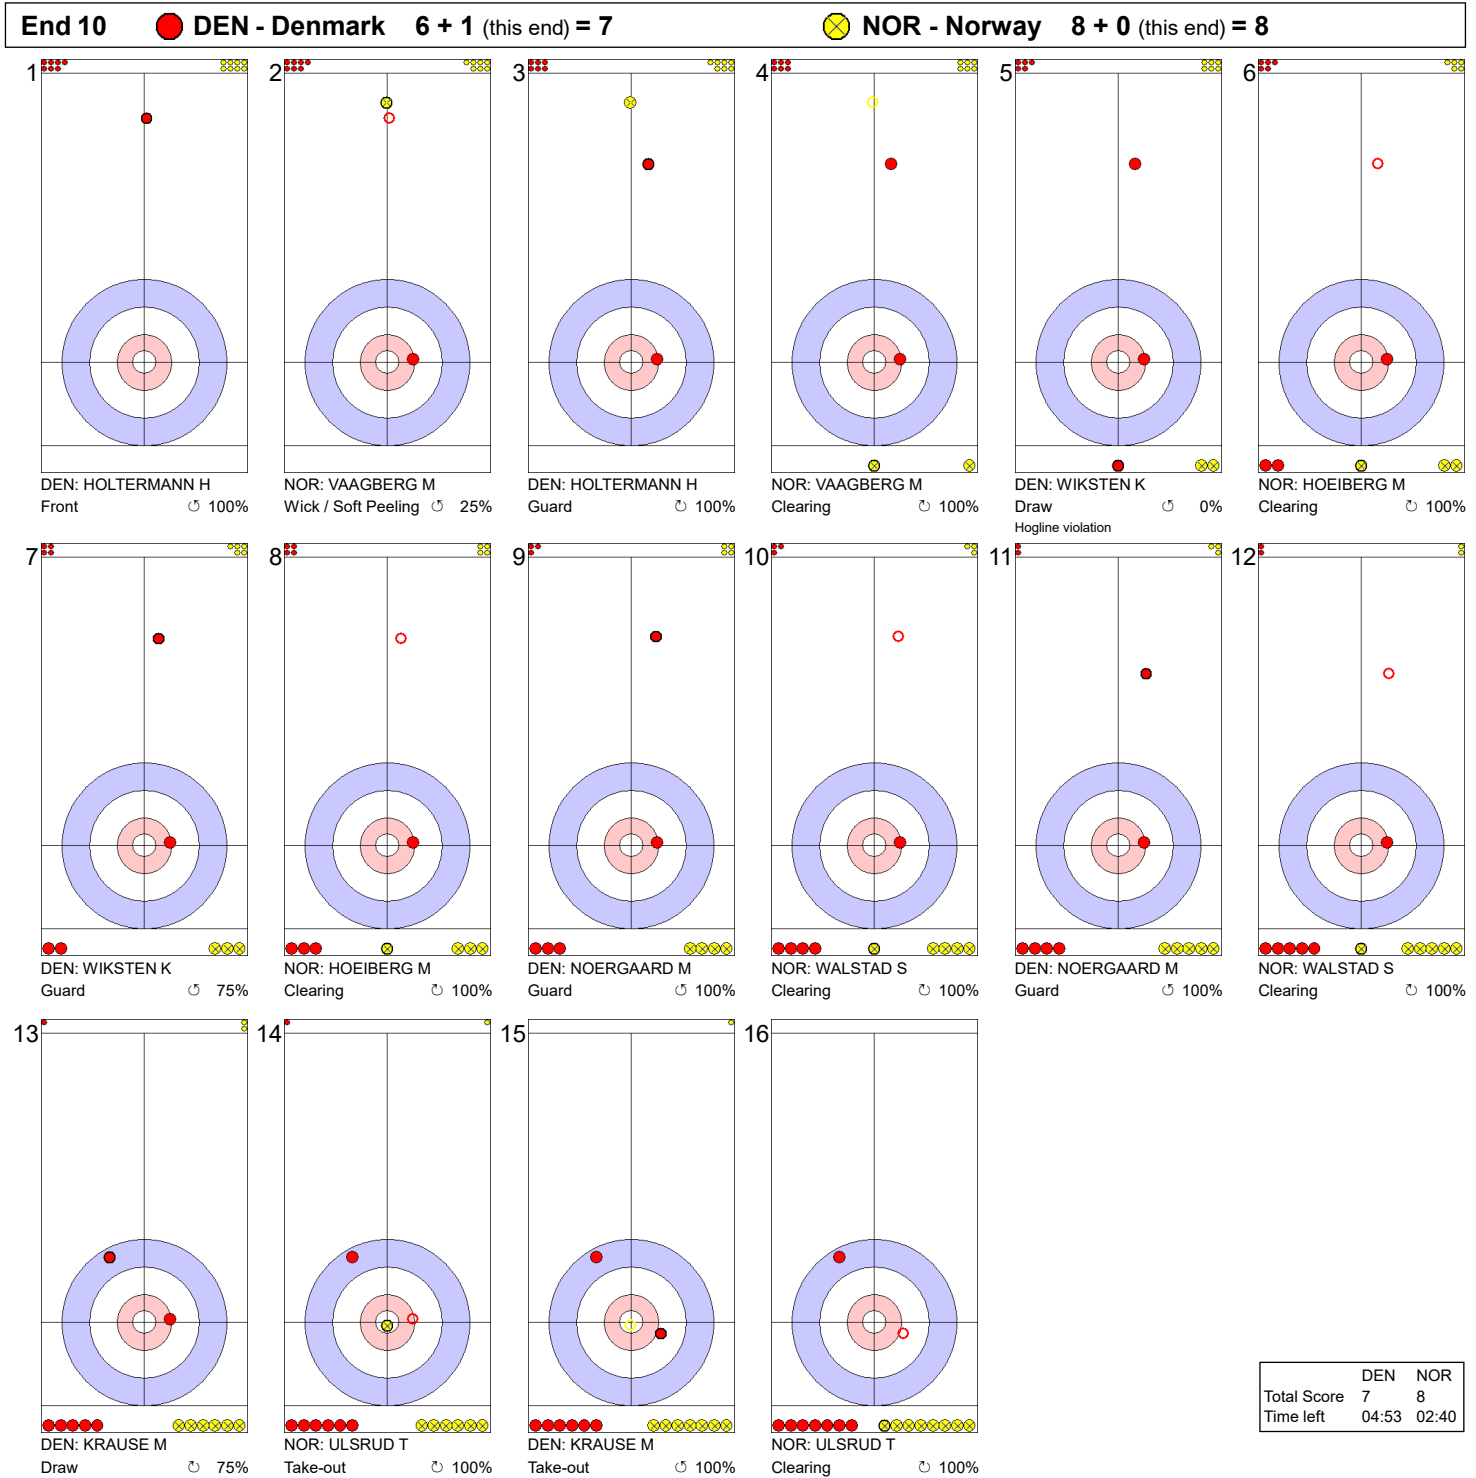

Game - Shot by Shot

Legend:
 ↻ Clockwise ↺ Counter-clockwise - Not considered

Game - Shot by Shot

	DEN	NOR
Total Score	0	3
Time left	32:39	32:05

Legend:
 ↻ Clockwise ↺ Counter-clockwise - Not considered

Game - Shot by Shot

Legend:
 ↻ Clockwise ↺ Counter-clockwise - Not considered

Game - Shot by Shot

	DEN	NOR
Total Score	1	4
Time left	24:31	23:33

Legend:
 ↻ Clockwise ↺ Counter-clockwise - Not considered

Game - Shot by Shot

Legend:
 ↻ Clockwise ↺ Counter-clockwise - Not considered

Game - Shot by Shot

	DEN	NOR
Total Score	2	6
Time left	16:58	14:22

Legend:
 Clockwise
 Counter-clockwise
 - Not considered

Game - Shot by Shot

Legend:
 ↻ Clockwise ↺ Counter-clockwise - Not considered

Game - Shot by Shot

Legend:
 Clockwise Counter-clockwise - Not considered

Game - Shot by Shot

	DEN	NOR
Total Score	7	8
Time left	04:53	02:40

Legend:
 ⌚ Clockwise ⌚ Counter-clockwise - Not considered