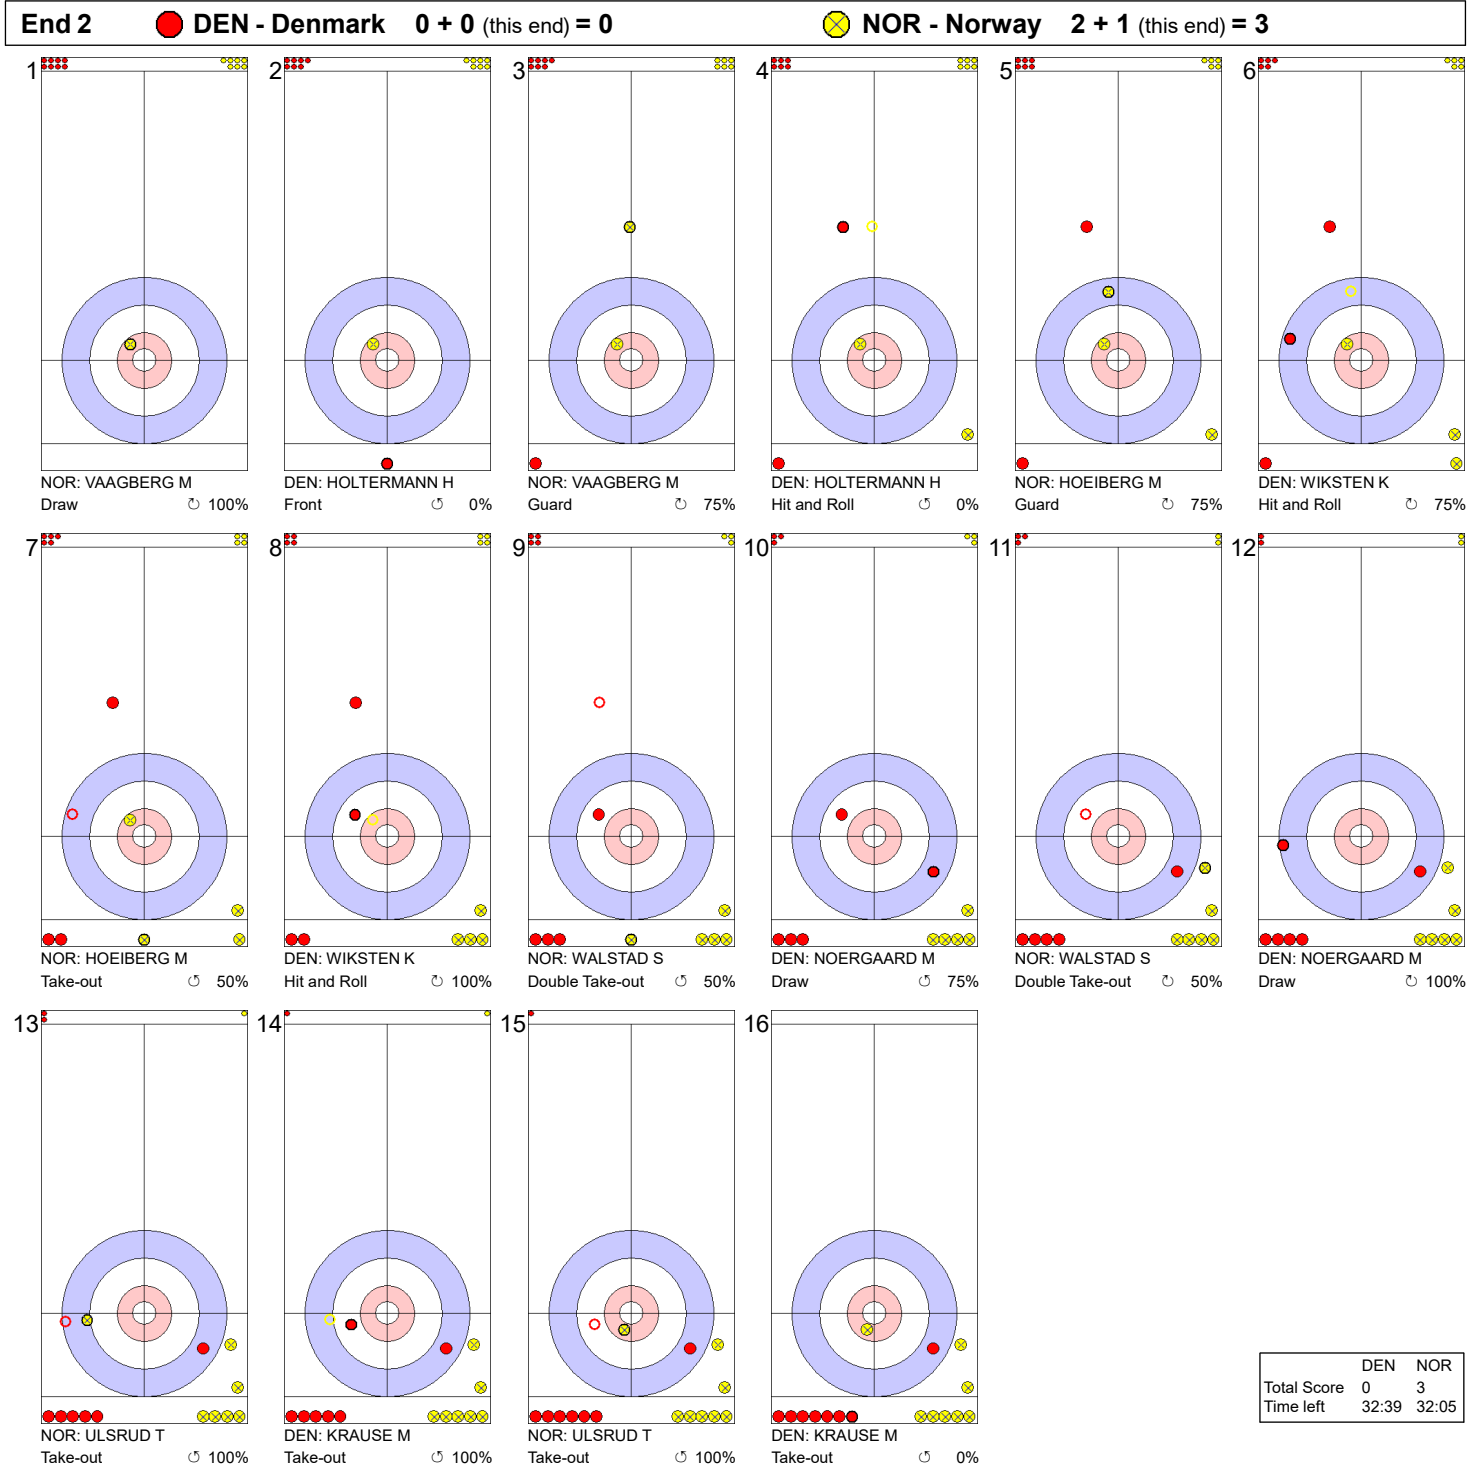

Game - Shot by Shot

Legend:
 ↻ Clockwise ↺ Counter-clockwise - Not considered

Game - Shot by Shot

	DEN	NOR
Total Score	0	3
Time left	32:39	32:05

Legend:
 ↻ Clockwise ↺ Counter-clockwise - Not considered

Game - Shot by Shot

Legend:
 ↻ Clockwise ↺ Counter-clockwise - Not considered

Game - Shot by Shot

	DEN	NOR
Total Score	1	4
Time left	24:31	23:33

Legend:
 ↻ Clockwise ↺ Counter-clockwise - Not considered

Game - Shot by Shot

Legend:
 ↻ Clockwise ↺ Counter-clockwise - Not considered

Game - Shot by Shot

	DEN	NOR
Total Score	2	6
Time left	16:58	14:22

Legend:
 Clockwise
 Counter-clockwise
 - Not considered

Game - Shot by Shot

Legend:
 ↻ Clockwise ↺ Counter-clockwise - Not considered

Game - Shot by Shot

Legend:
 Clockwise Counter-clockwise - Not considered

Game - Shot by Shot

	DEN	NOR
Total Score	7	8
Time left	04:53	02:40

Legend:
 ⌚ Clockwise ⌚ Counter-clockwise - Not considered