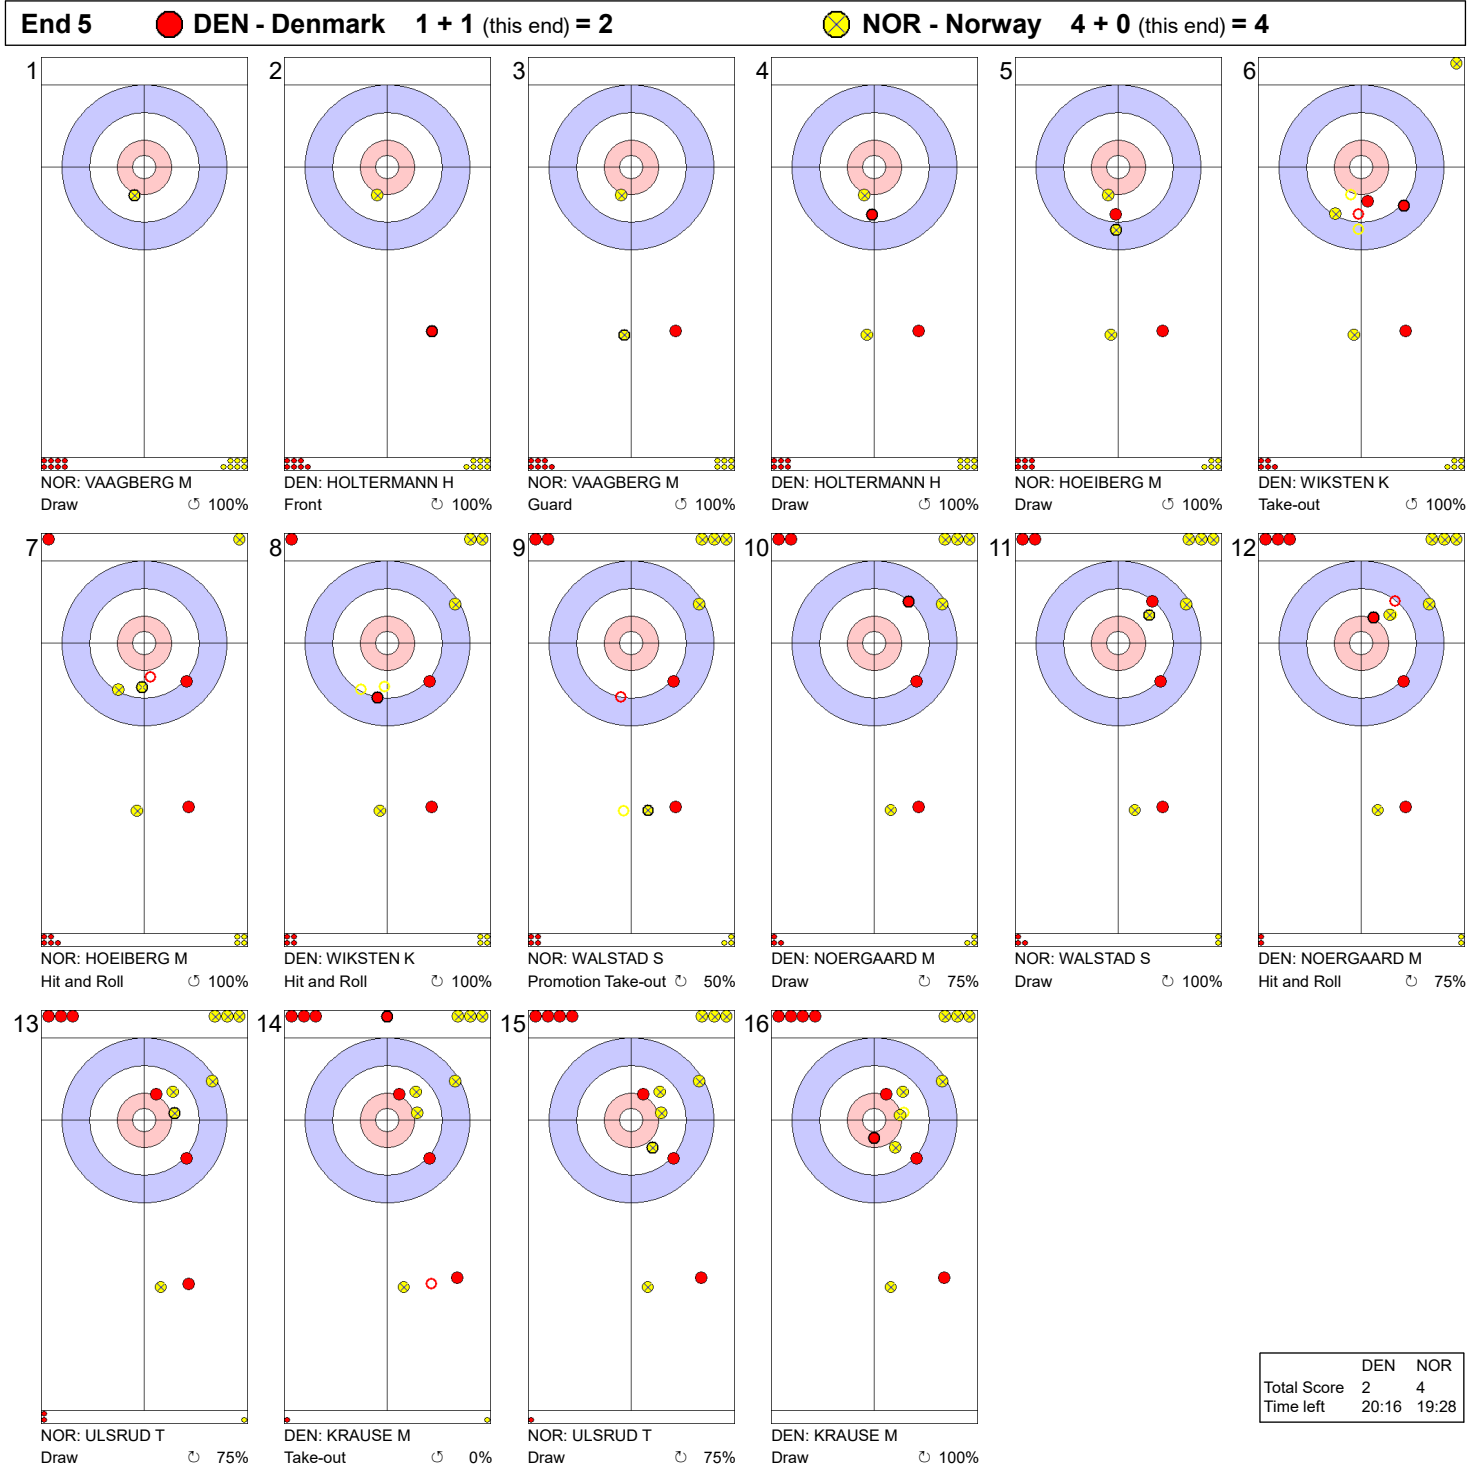

Game - Shot by Shot

Legend:
 ↻ Clockwise ↺ Counter-clockwise - Not considered

Game - Shot by Shot

	DEN	NOR
Total Score	0	3
Time left	32:39	32:05

Legend:
 ↻ Clockwise ↺ Counter-clockwise - Not considered

Game - Shot by Shot

Legend:
 ↻ Clockwise ↺ Counter-clockwise - Not considered

Game - Shot by Shot

	DEN	NOR
Total Score	1	4
Time left	24:31	23:33

Legend:
 ↻ Clockwise ↺ Counter-clockwise - Not considered

Game - Shot by Shot

Legend:
 ↻ Clockwise ↺ Counter-clockwise - Not considered

Game - Shot by Shot

	DEN	NOR
Total Score	2	6
Time left	16:58	14:22

Legend:
 Clockwise
 Counter-clockwise
 - Not considered

Game - Shot by Shot

Legend:
 ↻ Clockwise ↺ Counter-clockwise - Not considered

Game - Shot by Shot

Legend:
 Clockwise Counter-clockwise - Not considered

Game - Shot by Shot

	DEN	NOR
Total Score	7	8
Time left	04:53	02:40

Legend:
 ⌚ Clockwise ⌚ Counter-clockwise - Not considered