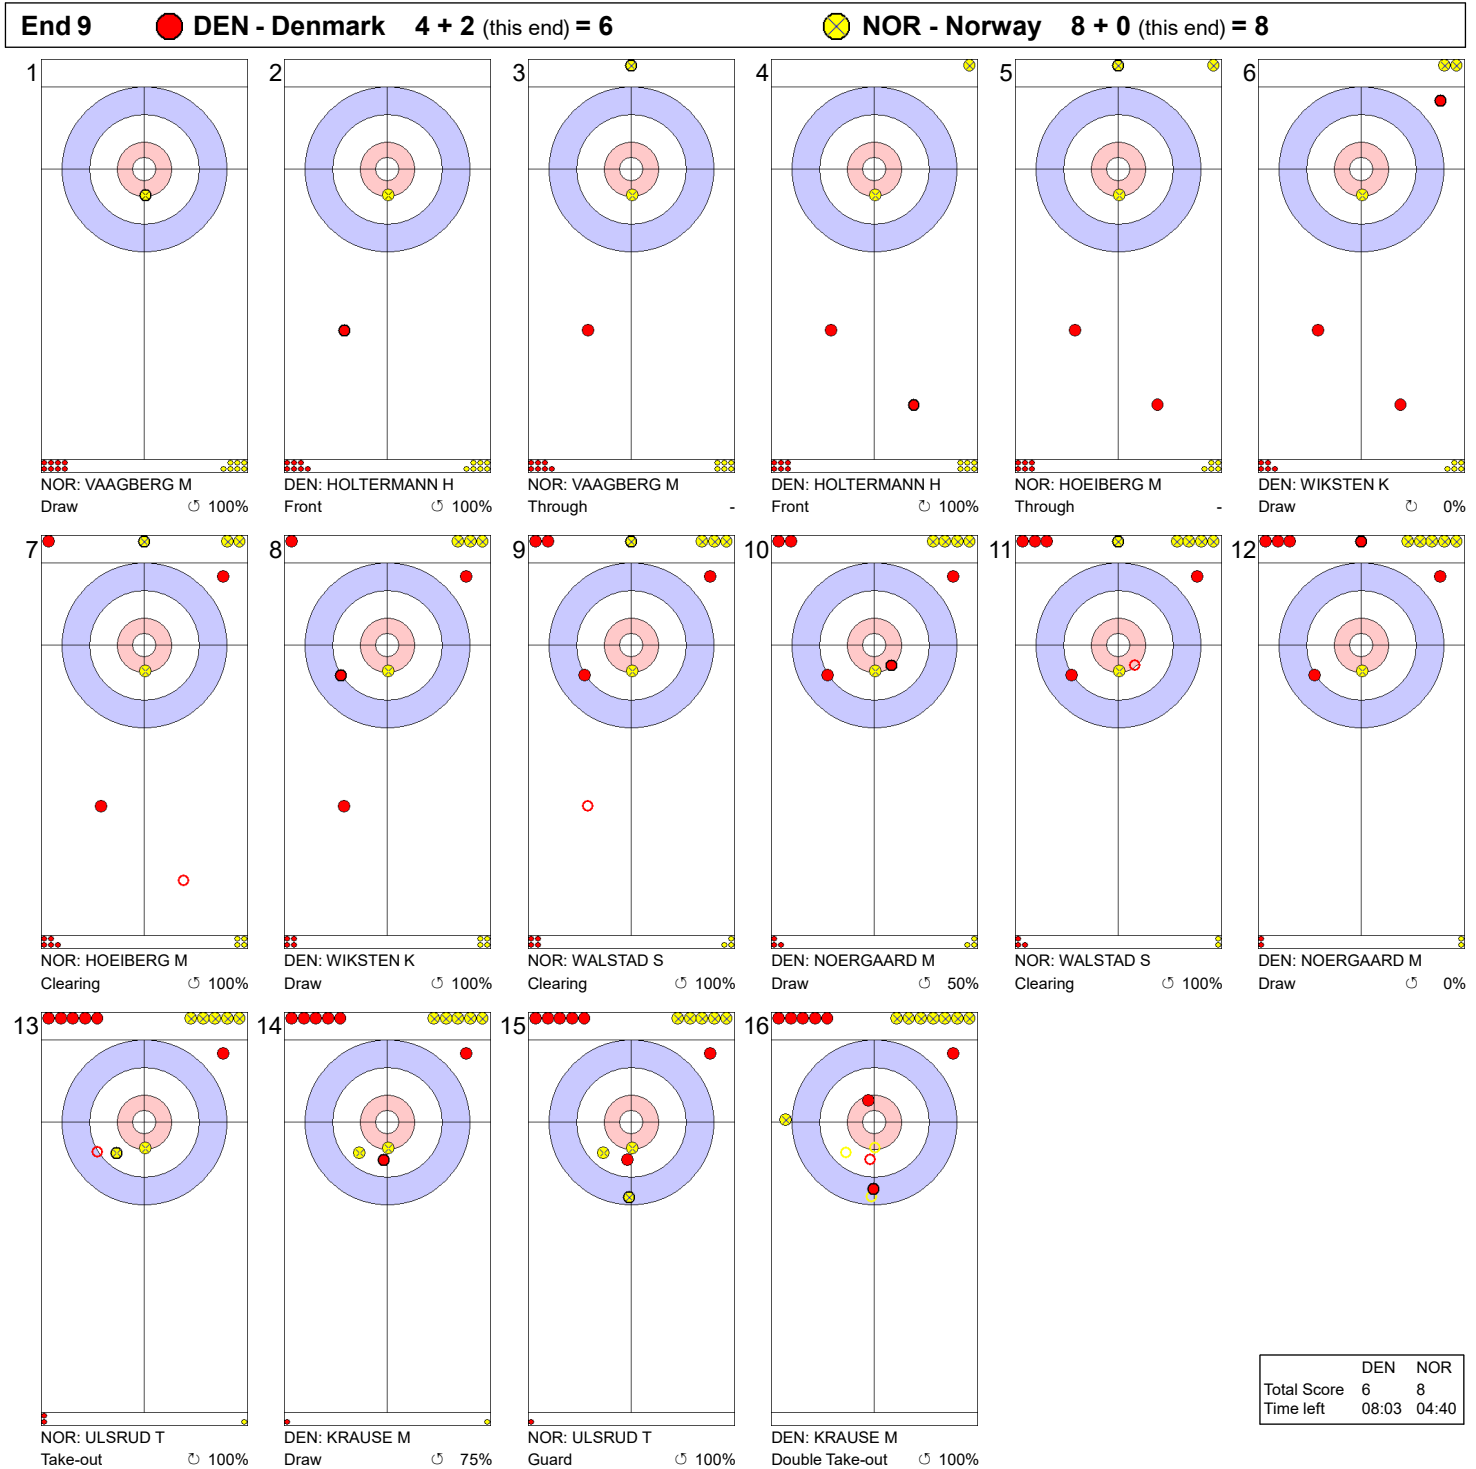

Game - Shot by Shot

Legend:
 ↻ Clockwise ↺ Counter-clockwise - Not considered

Game - Shot by Shot

	DEN	NOR
Total Score	0	3
Time left	32:39	32:05

Legend:
 ↻ Clockwise ↺ Counter-clockwise - Not considered

Game - Shot by Shot

Legend:
 ↻ Clockwise ↺ Counter-clockwise - Not considered

Game - Shot by Shot

	DEN	NOR
Total Score	1	4
Time left	24:31	23:33

Legend:
 ↻ Clockwise ↺ Counter-clockwise - Not considered

Game - Shot by Shot

Legend:
 ↻ Clockwise ↺ Counter-clockwise - Not considered

Game - Shot by Shot

	DEN	NOR
Total Score	2	6
Time left	16:58	14:22

Legend:
 Clockwise
 Counter-clockwise
 - Not considered

Game - Shot by Shot

Legend:
 ↻ Clockwise ↺ Counter-clockwise - Not considered

Game - Shot by Shot

Legend:
 Clockwise Counter-clockwise - Not considered

Game - Shot by Shot

	DEN	NOR
Total Score	7	8
Time left	04:53	02:40

Legend:
 ⌚ Clockwise ⌚ Counter-clockwise - Not considered