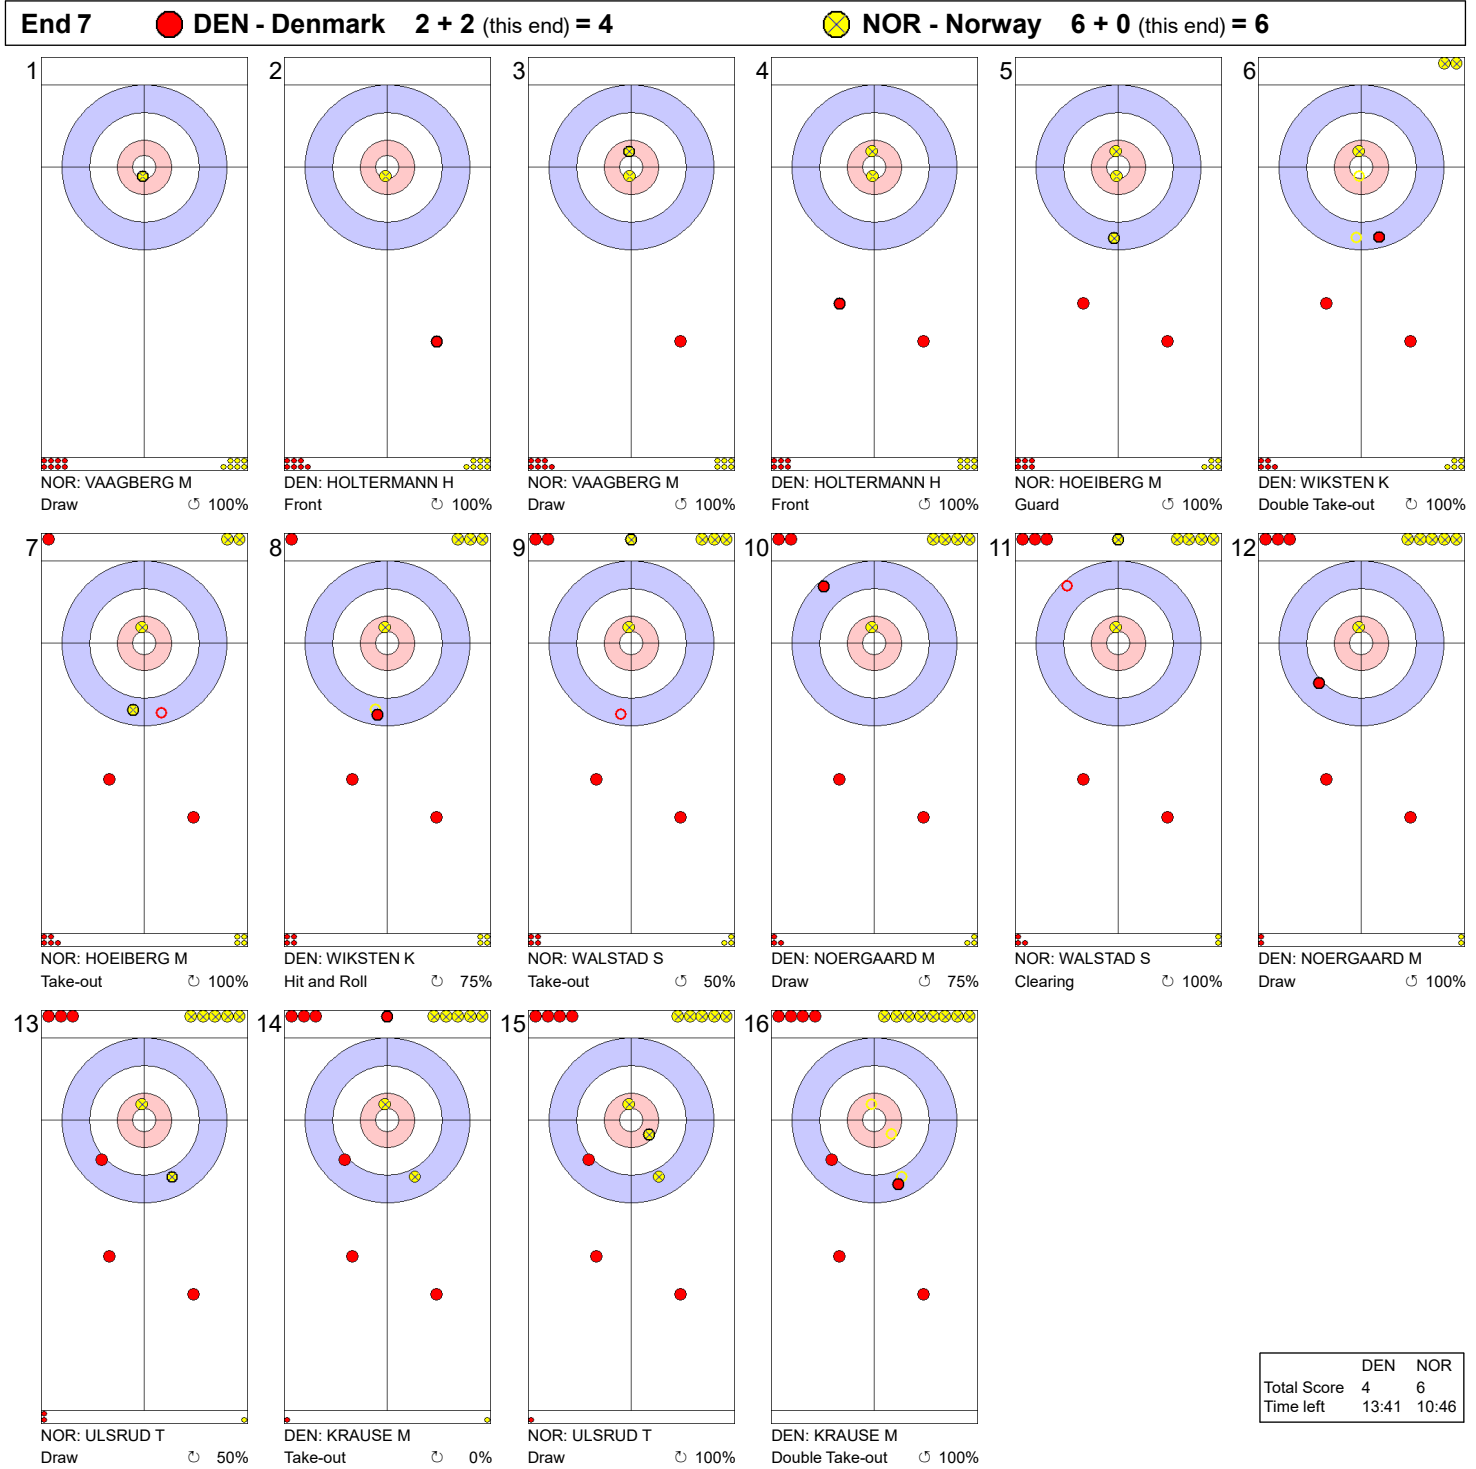

Game - Shot by Shot

Legend:
 ↻ Clockwise ↺ Counter-clockwise - Not considered

Game - Shot by Shot

	DEN	NOR
Total Score	0	3
Time left	32:39	32:05

Legend:
 ↻ Clockwise ↺ Counter-clockwise - Not considered

Game - Shot by Shot

Legend:
 ↻ Clockwise ↺ Counter-clockwise - Not considered

Game - Shot by Shot

	DEN	NOR
Total Score	1	4
Time left	24:31	23:33

Legend:
 ↻ Clockwise ↺ Counter-clockwise - Not considered

Game - Shot by Shot

Legend:
 ↻ Clockwise ↺ Counter-clockwise - Not considered

Game - Shot by Shot

	DEN	NOR
Total Score	2	6
Time left	16:58	14:22

Legend:
 Clockwise
 Counter-clockwise
 - Not considered

Game - Shot by Shot

Legend:
 ↻ Clockwise ↺ Counter-clockwise - Not considered

Game - Shot by Shot

Legend:
 Clockwise Counter-clockwise - Not considered

Game - Shot by Shot

	DEN	NOR
Total Score	7	8
Time left	04:53	02:40

Legend:
 ⌚ Clockwise ⌚ Counter-clockwise - Not considered