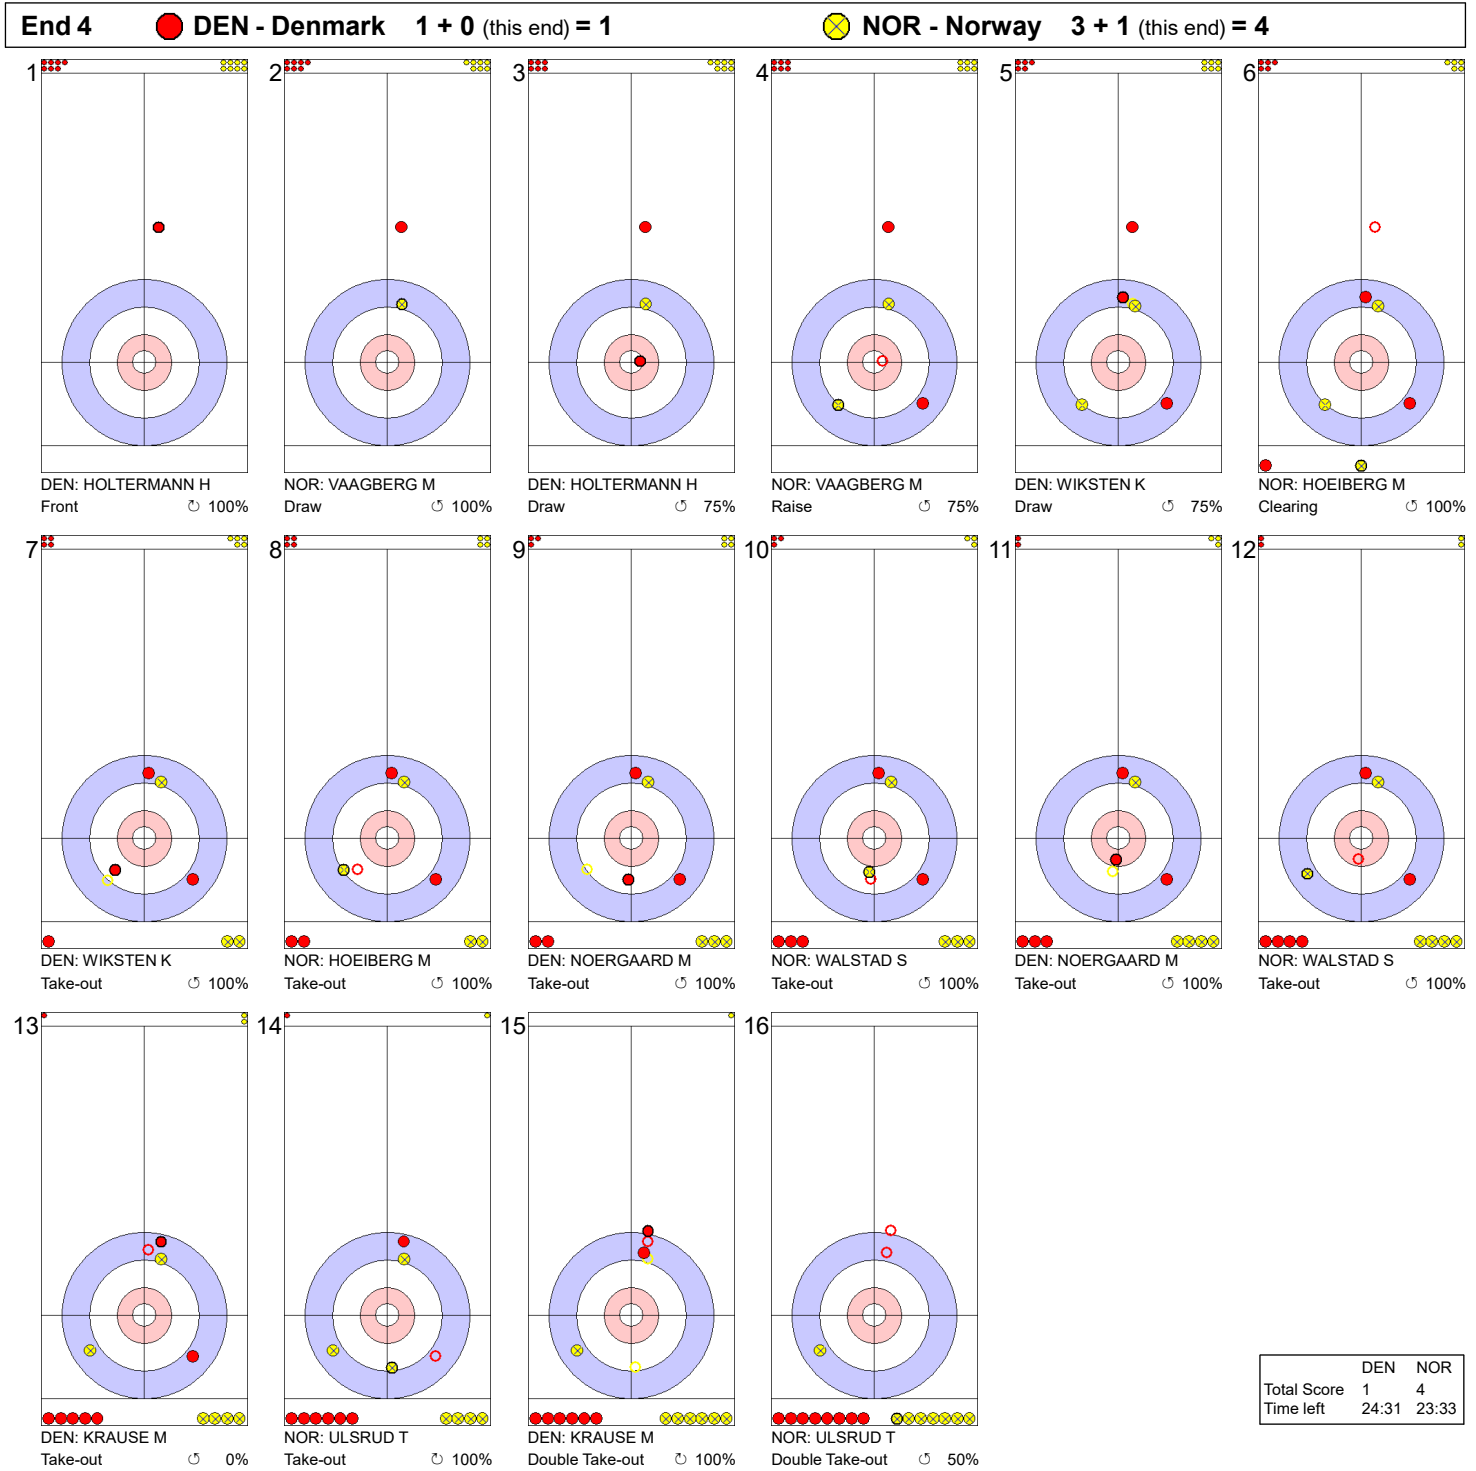

Game - Shot by Shot

Legend:
 ↻ Clockwise ↺ Counter-clockwise - Not considered

Game - Shot by Shot

	DEN	NOR
Total Score	0	3
Time left	32:39	32:05

Legend:
 ↻ Clockwise ↺ Counter-clockwise - Not considered

Game - Shot by Shot

Legend:
 ↻ Clockwise ↺ Counter-clockwise - Not considered

Game - Shot by Shot

	DEN	NOR
Total Score	1	4
Time left	24:31	23:33

Legend:
 ↻ Clockwise ↺ Counter-clockwise - Not considered

Game - Shot by Shot

Legend:
 ↻ Clockwise ↺ Counter-clockwise - Not considered

Game - Shot by Shot

	DEN	NOR
Total Score	2	6
Time left	16:58	14:22

Legend:
 Clockwise
 Counter-clockwise
 - Not considered

Game - Shot by Shot

Legend:
 ↻ Clockwise ↺ Counter-clockwise - Not considered

Game - Shot by Shot

Legend:
 Clockwise Counter-clockwise - Not considered

Game - Shot by Shot

	DEN	NOR
Total Score	7	8
Time left	04:53	02:40

Legend:
 ⌚ Clockwise ⌚ Counter-clockwise - Not considered