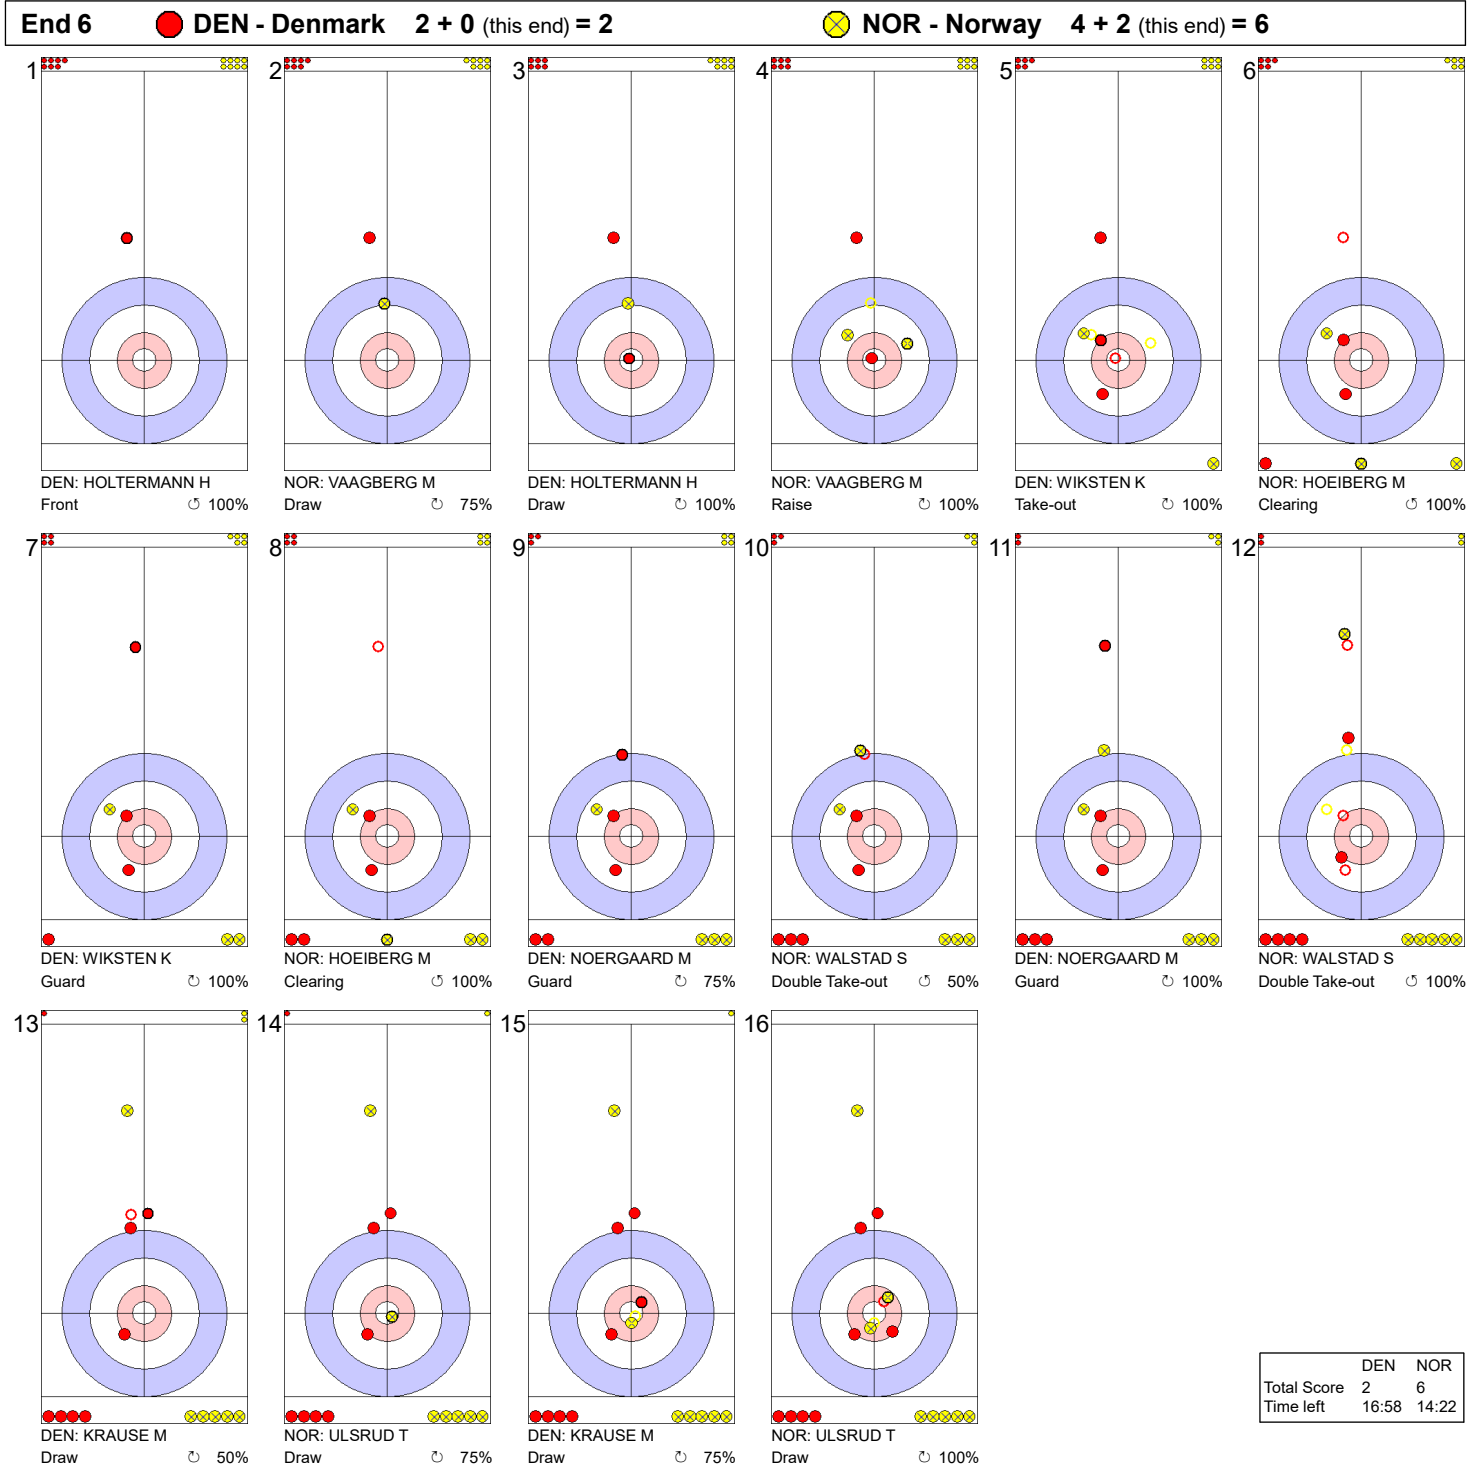

Game - Shot by Shot

Legend:
 ↻ Clockwise ↺ Counter-clockwise - Not considered

Game - Shot by Shot

	DEN	NOR
Total Score	0	3
Time left	32:39	32:05

Legend:
 ↻ Clockwise ↺ Counter-clockwise - Not considered

Game - Shot by Shot

Legend:
 ↻ Clockwise ↺ Counter-clockwise - Not considered

Game - Shot by Shot

	DEN	NOR
Total Score	1	4
Time left	24:31	23:33

Legend:
 ↻ Clockwise ↺ Counter-clockwise - Not considered

Game - Shot by Shot

Legend:
 ↻ Clockwise ↺ Counter-clockwise - Not considered

Game - Shot by Shot

	DEN	NOR
Total Score	2	6
Time left	16:58	14:22

Legend:
 Clockwise
 Counter-clockwise
 - Not considered

Game - Shot by Shot

Legend:
 ↻ Clockwise ↺ Counter-clockwise - Not considered

Game - Shot by Shot

Legend:
 Clockwise Counter-clockwise - Not considered

Game - Shot by Shot

	DEN	NOR
Total Score	7	8
Time left	04:53	02:40

Legend:
 ⌚ Clockwise ⌚ Counter-clockwise - Not considered