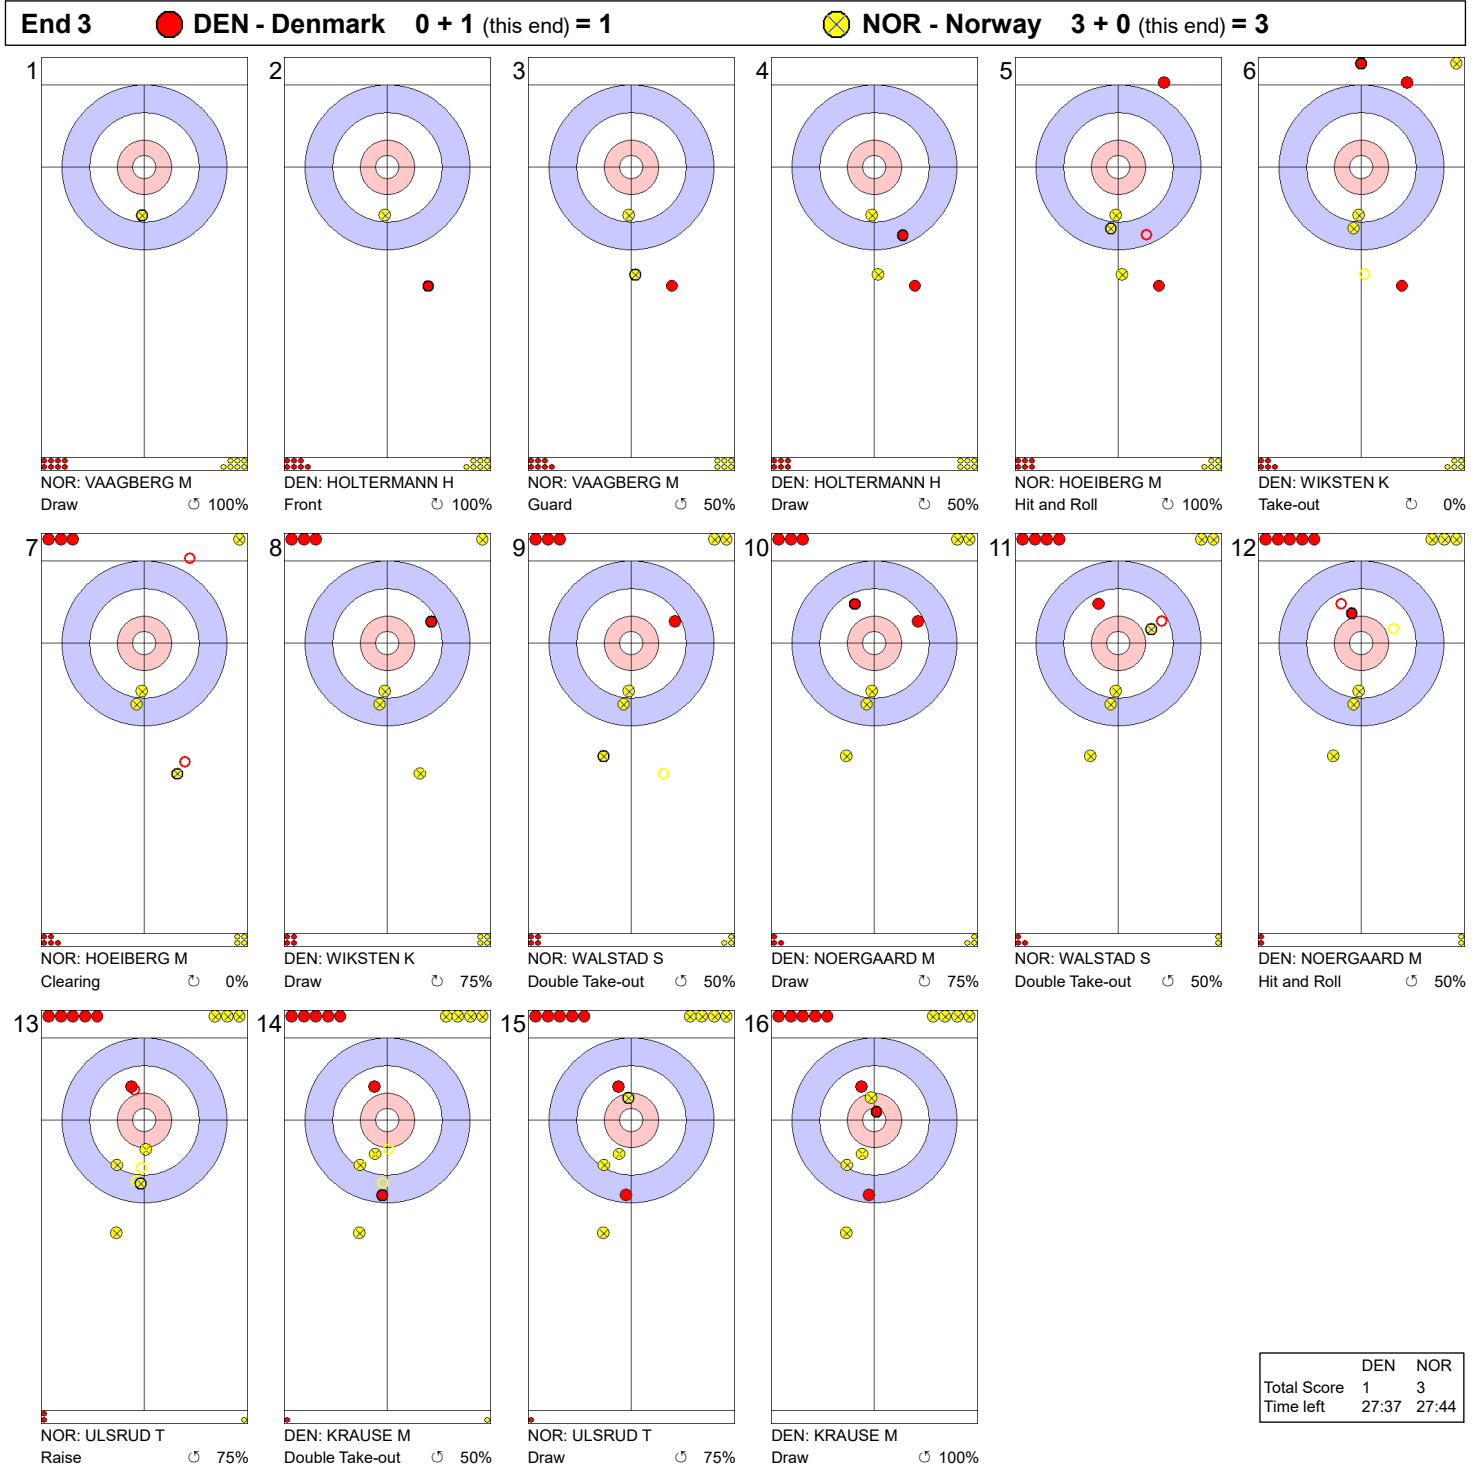

Game - Shot by Shot

Legend:
 ↻ Clockwise ↺ Counter-clockwise - Not considered

Game - Shot by Shot

	DEN	NOR
Total Score	0	3
Time left	32:39	32:05

Legend:
 ↻ Clockwise ↺ Counter-clockwise - Not considered

Game - Shot by Shot

Legend:
 ↻ Clockwise ↺ Counter-clockwise - Not considered

Game - Shot by Shot

	DEN	NOR
Total Score	1	4
Time left	24:31	23:33

Legend:
 ↻ Clockwise ↺ Counter-clockwise - Not considered

Game - Shot by Shot

Legend:
 ↻ Clockwise ↺ Counter-clockwise - Not considered

Game - Shot by Shot

	DEN	NOR
Total Score	2	6
Time left	16:58	14:22

Legend:
 Clockwise
 Counter-clockwise
 - Not considered

Game - Shot by Shot

Legend:
 ↻ Clockwise ↺ Counter-clockwise - Not considered

Game - Shot by Shot

Legend:
 Clockwise Counter-clockwise - Not considered

Game - Shot by Shot

	DEN	NOR
Total Score	7	8
Time left	04:53	02:40

Legend:
 ⌚ Clockwise ⌚ Counter-clockwise - Not considered