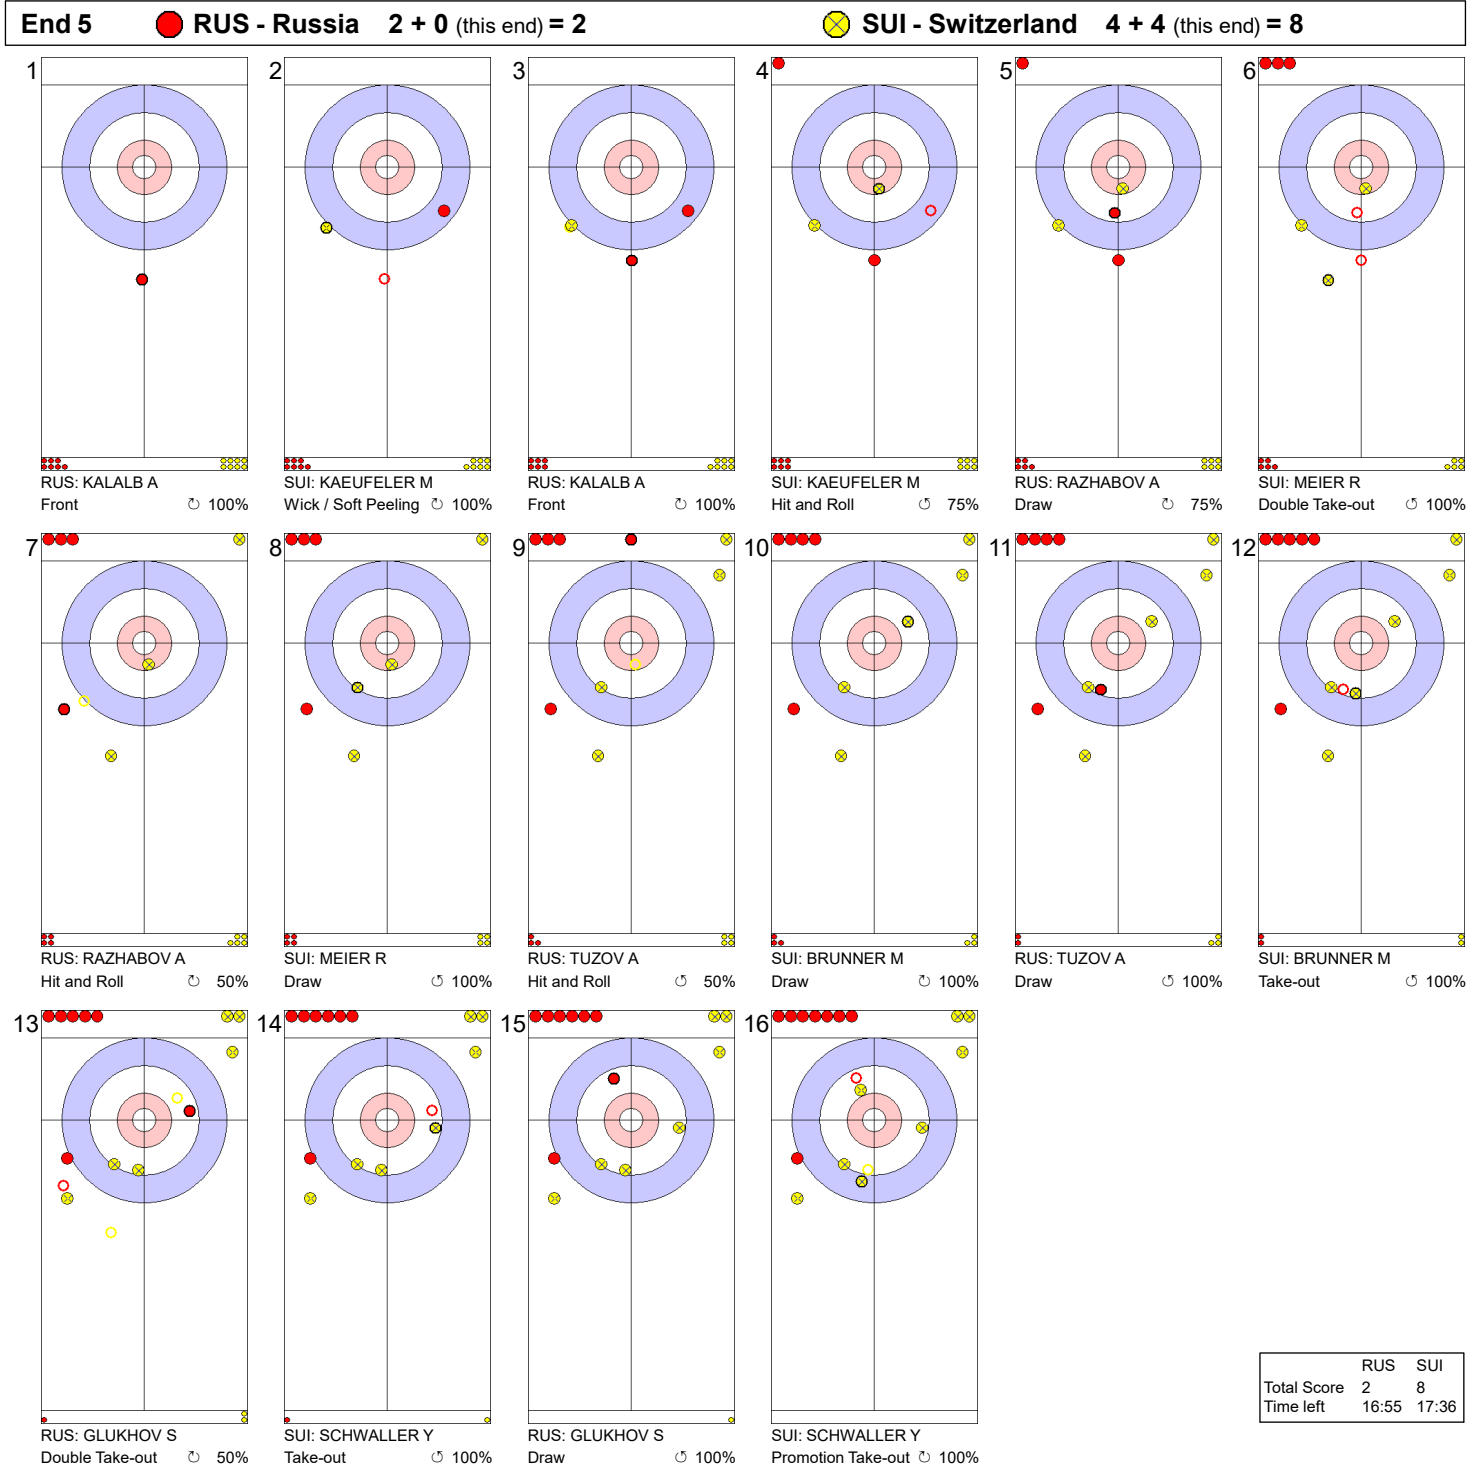

**Game - Shot by Shot**

**Legend:**  
 ↻ Clockwise      ↺ Counter-clockwise      - Not considered

**Game - Shot by Shot**

**Legend:**  
 Clockwise      Counter-clockwise      - Not considered

**Game - Shot by Shot**

	RUS	SUI
Total Score	2	8
Time left	16:55	17:36

**Legend:**  
 Clockwise     
 Counter-clockwise     
 - Not considered

**Game - Shot by Shot**

**Legend:**  
 ↻ Clockwise      ↺ Counter-clockwise      - Not considered

**Game - Shot by Shot**

	RUS	SUI
Total Score	6	9
Time left	06:24	07:21

**Legend:**  
 Clockwise     
 Counter-clockwise     
 - Not considered

**Game - Shot by Shot**

**Legend:**  
 ↻ Clockwise      ↺ Counter-clockwise      - Not considered