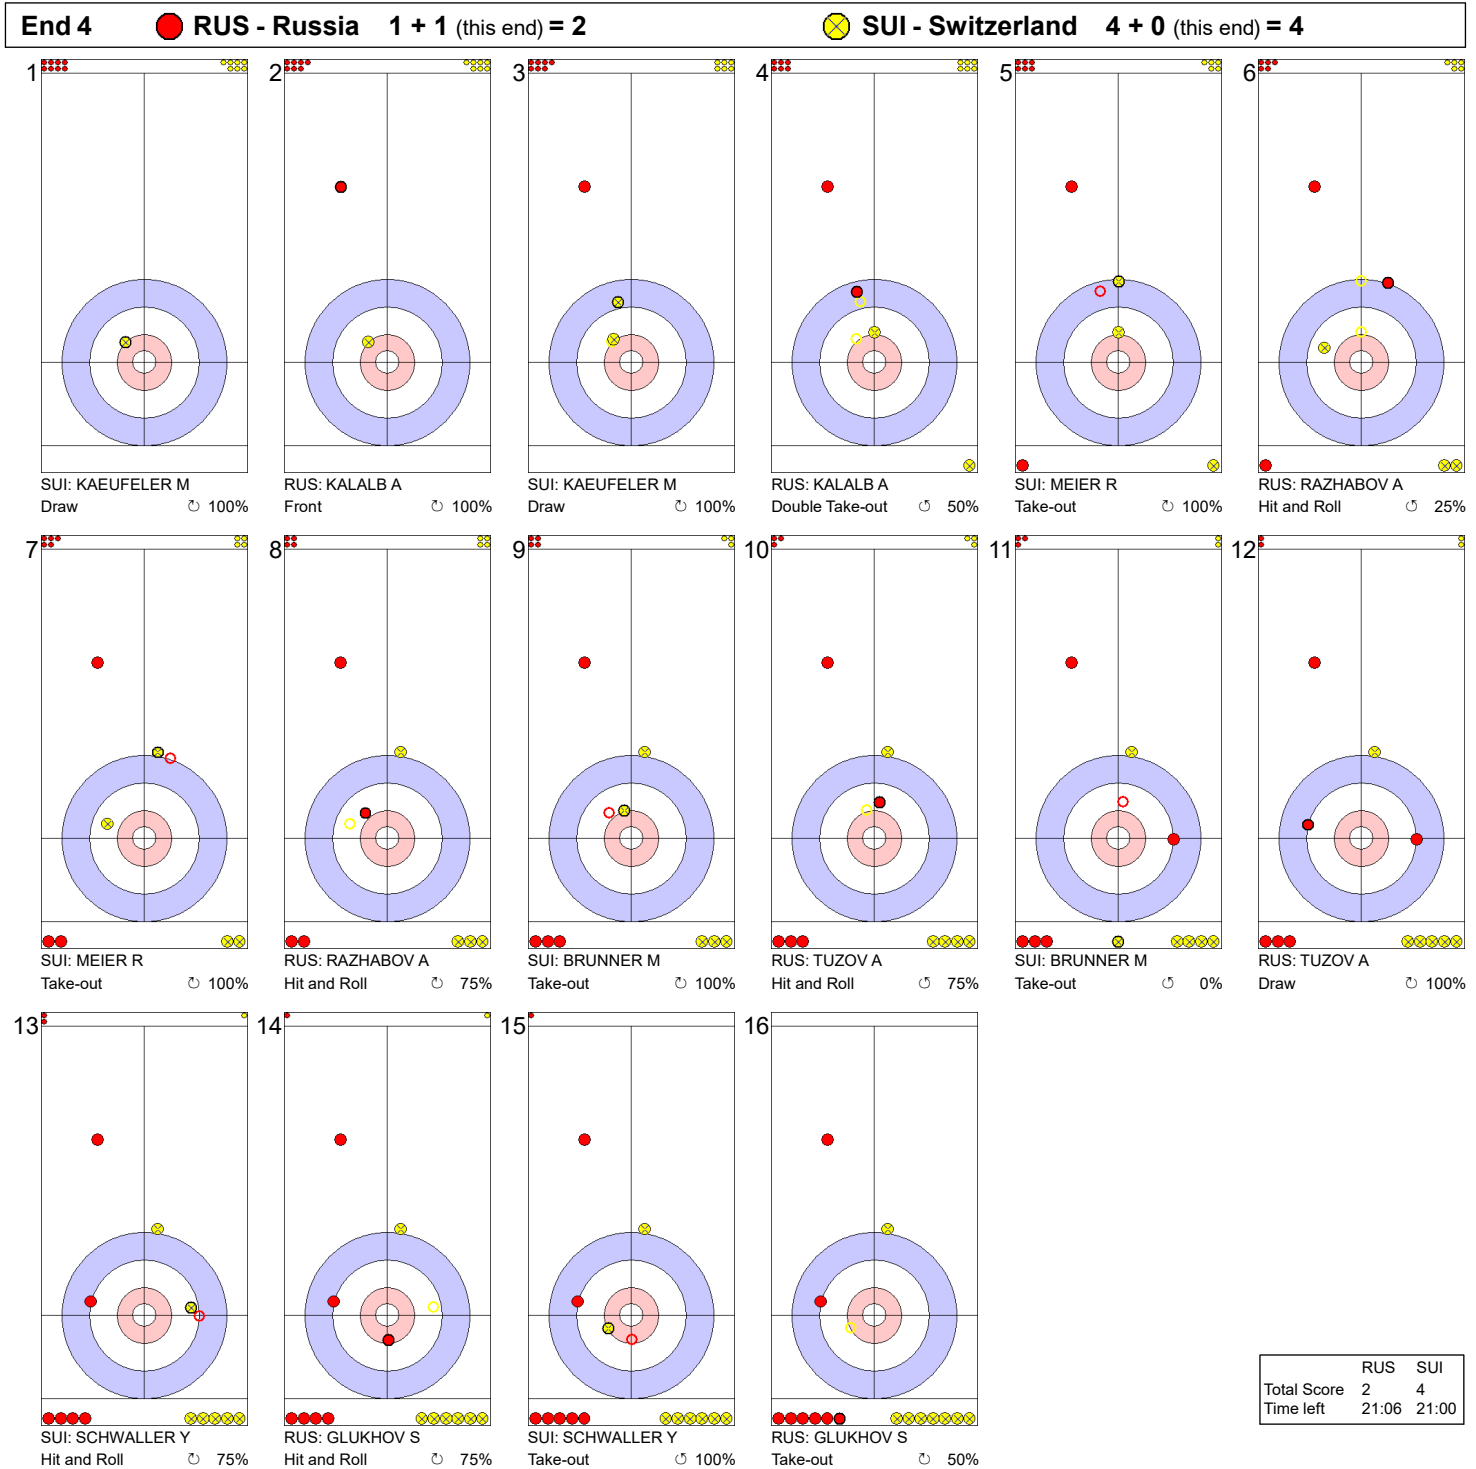

**Game - Shot by Shot**

**Legend:**  
 ↻ Clockwise      ↺ Counter-clockwise      - Not considered

**Game - Shot by Shot**

**Legend:**  
 Clockwise      Counter-clockwise      - Not considered

**Game - Shot by Shot**

	RUS	SUI
Total Score	2	8
Time left	16:55	17:36

**Legend:**  
 Clockwise     
 Counter-clockwise     
 - Not considered

**Game - Shot by Shot**

**Legend:**  
 ↻ Clockwise      ↺ Counter-clockwise      - Not considered

**Game - Shot by Shot**

	RUS	SUI
Total Score	6	9
Time left	06:24	07:21

**Legend:**  
 Clockwise     
 Counter-clockwise     
 - Not considered

**Game - Shot by Shot**

**Legend:**  
 ↻ Clockwise      ↺ Counter-clockwise      - Not considered