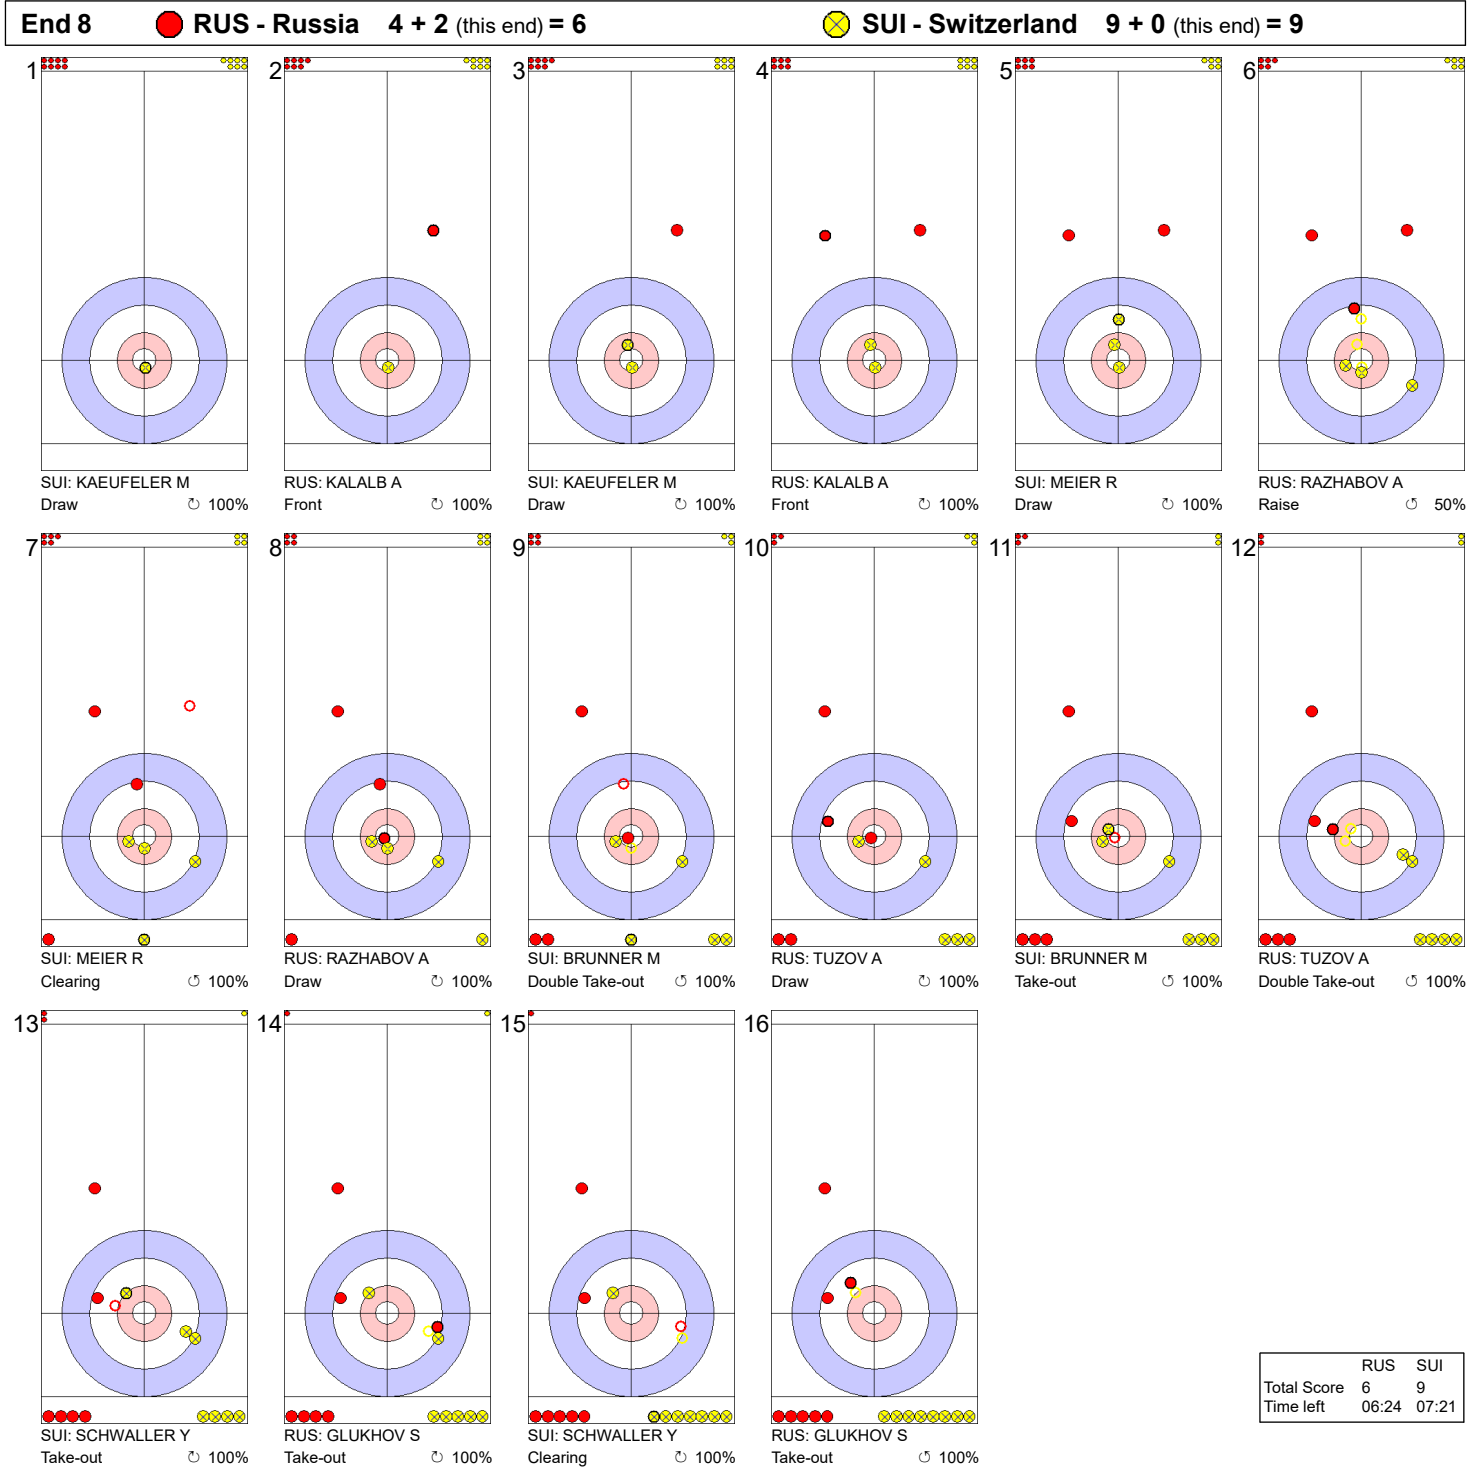

**Game - Shot by Shot**

**Legend:**  
 ↻ Clockwise      ↺ Counter-clockwise      - Not considered

**Game - Shot by Shot**

**Legend:**  
 Clockwise      Counter-clockwise      - Not considered

**Game - Shot by Shot**

	RUS	SUI
Total Score	2	8
Time left	16:55	17:36

**Legend:**  
 Clockwise     
 Counter-clockwise     
 - Not considered

**Game - Shot by Shot**

**Legend:**  
 ↻ Clockwise      ↺ Counter-clockwise      - Not considered

**Game - Shot by Shot**

	RUS	SUI
Total Score	6	9
Time left	06:24	07:21

**Legend:**  
 Clockwise     
 Counter-clockwise     
 - Not considered

**Game - Shot by Shot**

**Legend:**  
 ↻ Clockwise      ↺ Counter-clockwise      - Not considered