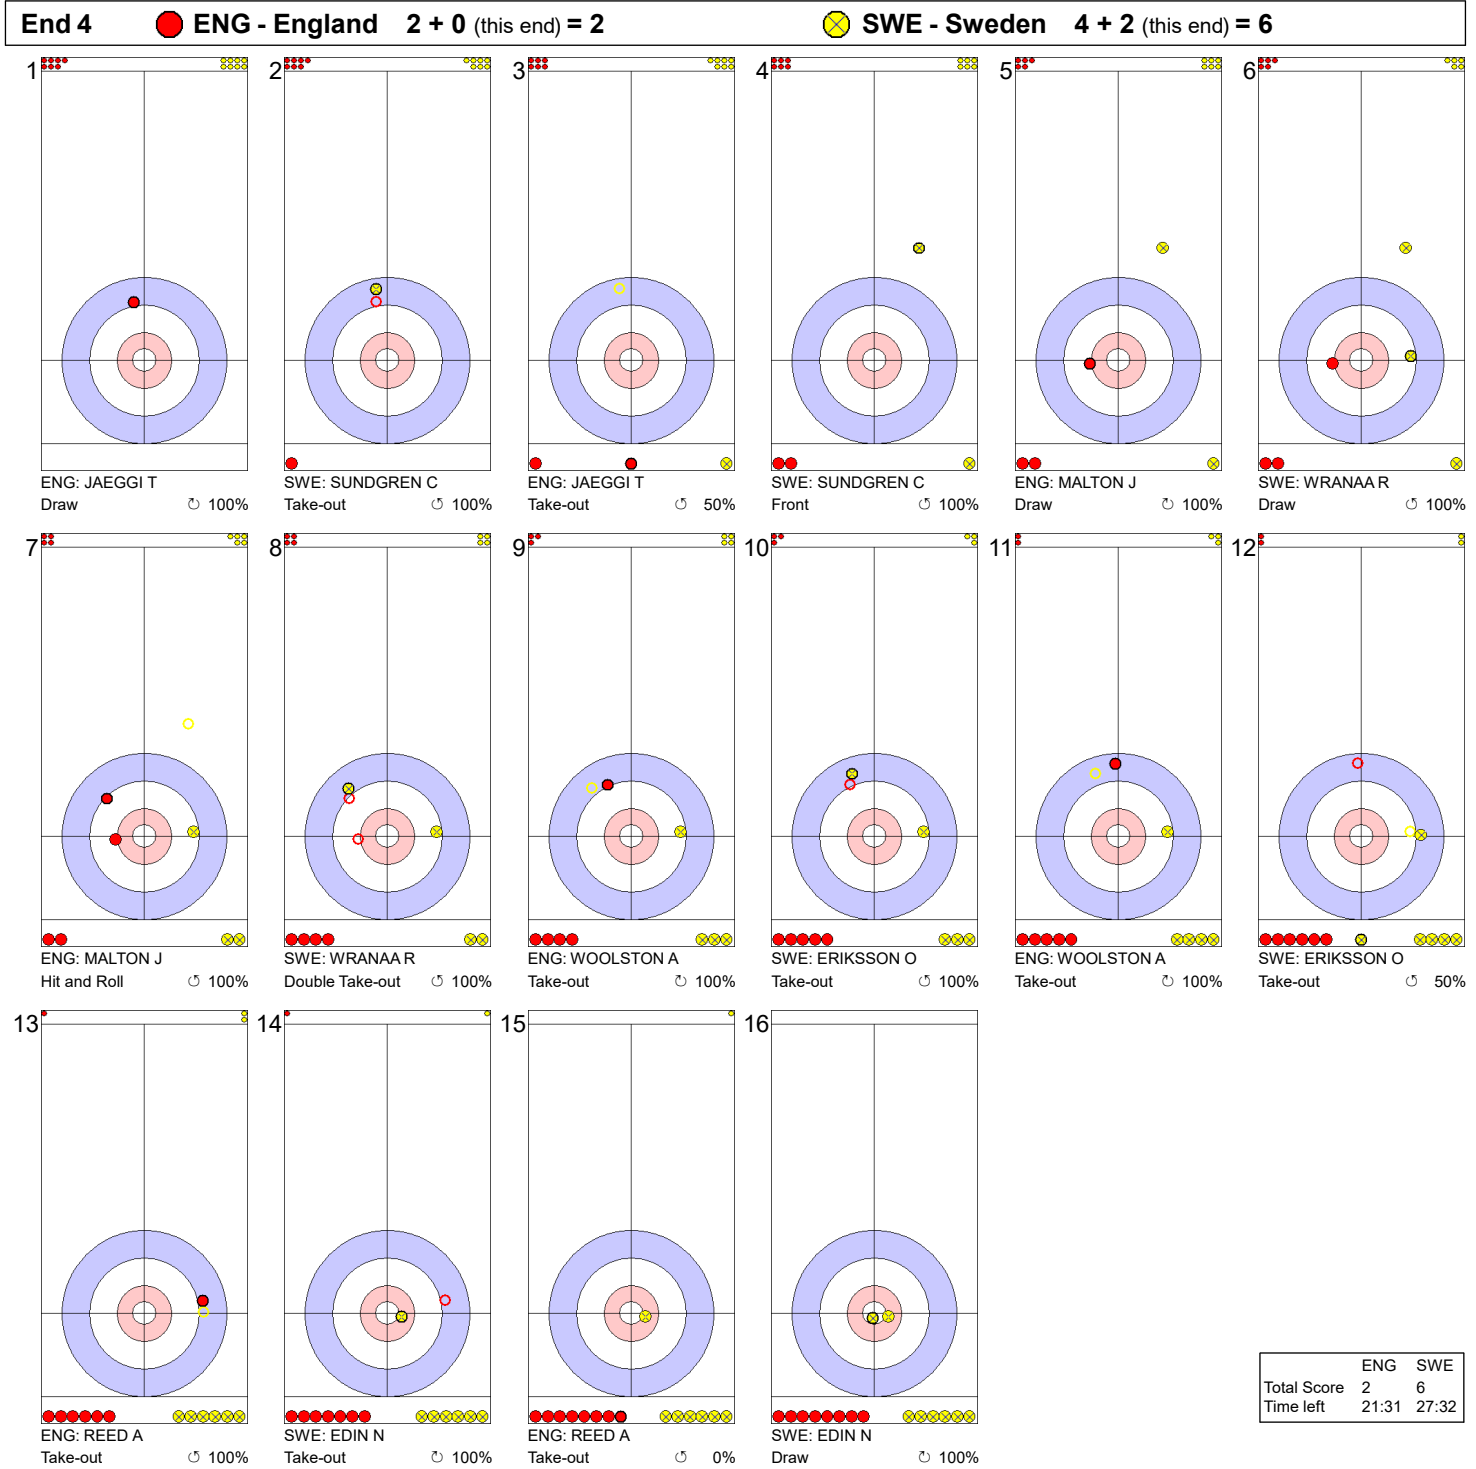

Game - Shot by Shot

Legend:
 ↻ Clockwise ↺ Counter-clockwise - Not considered

Game - Shot by Shot

Legend:
 ↻ Clockwise ↺ Counter-clockwise - Not considered

Game - Shot by Shot

Legend:
 ↻ Clockwise ↺ Counter-clockwise - Not considered

Game - Shot by Shot

Legend:
 Clockwise
 Counter-clockwise
 - Not considered

Game - Shot by Shot

	ENG	SWE
Total Score	4	7
Time left	09:06	15:57

Legend:
 Clockwise Counter-clockwise - Not considered

Game - Shot by Shot

Legend:
 ↻ Clockwise ↺ Counter-clockwise - Not considered