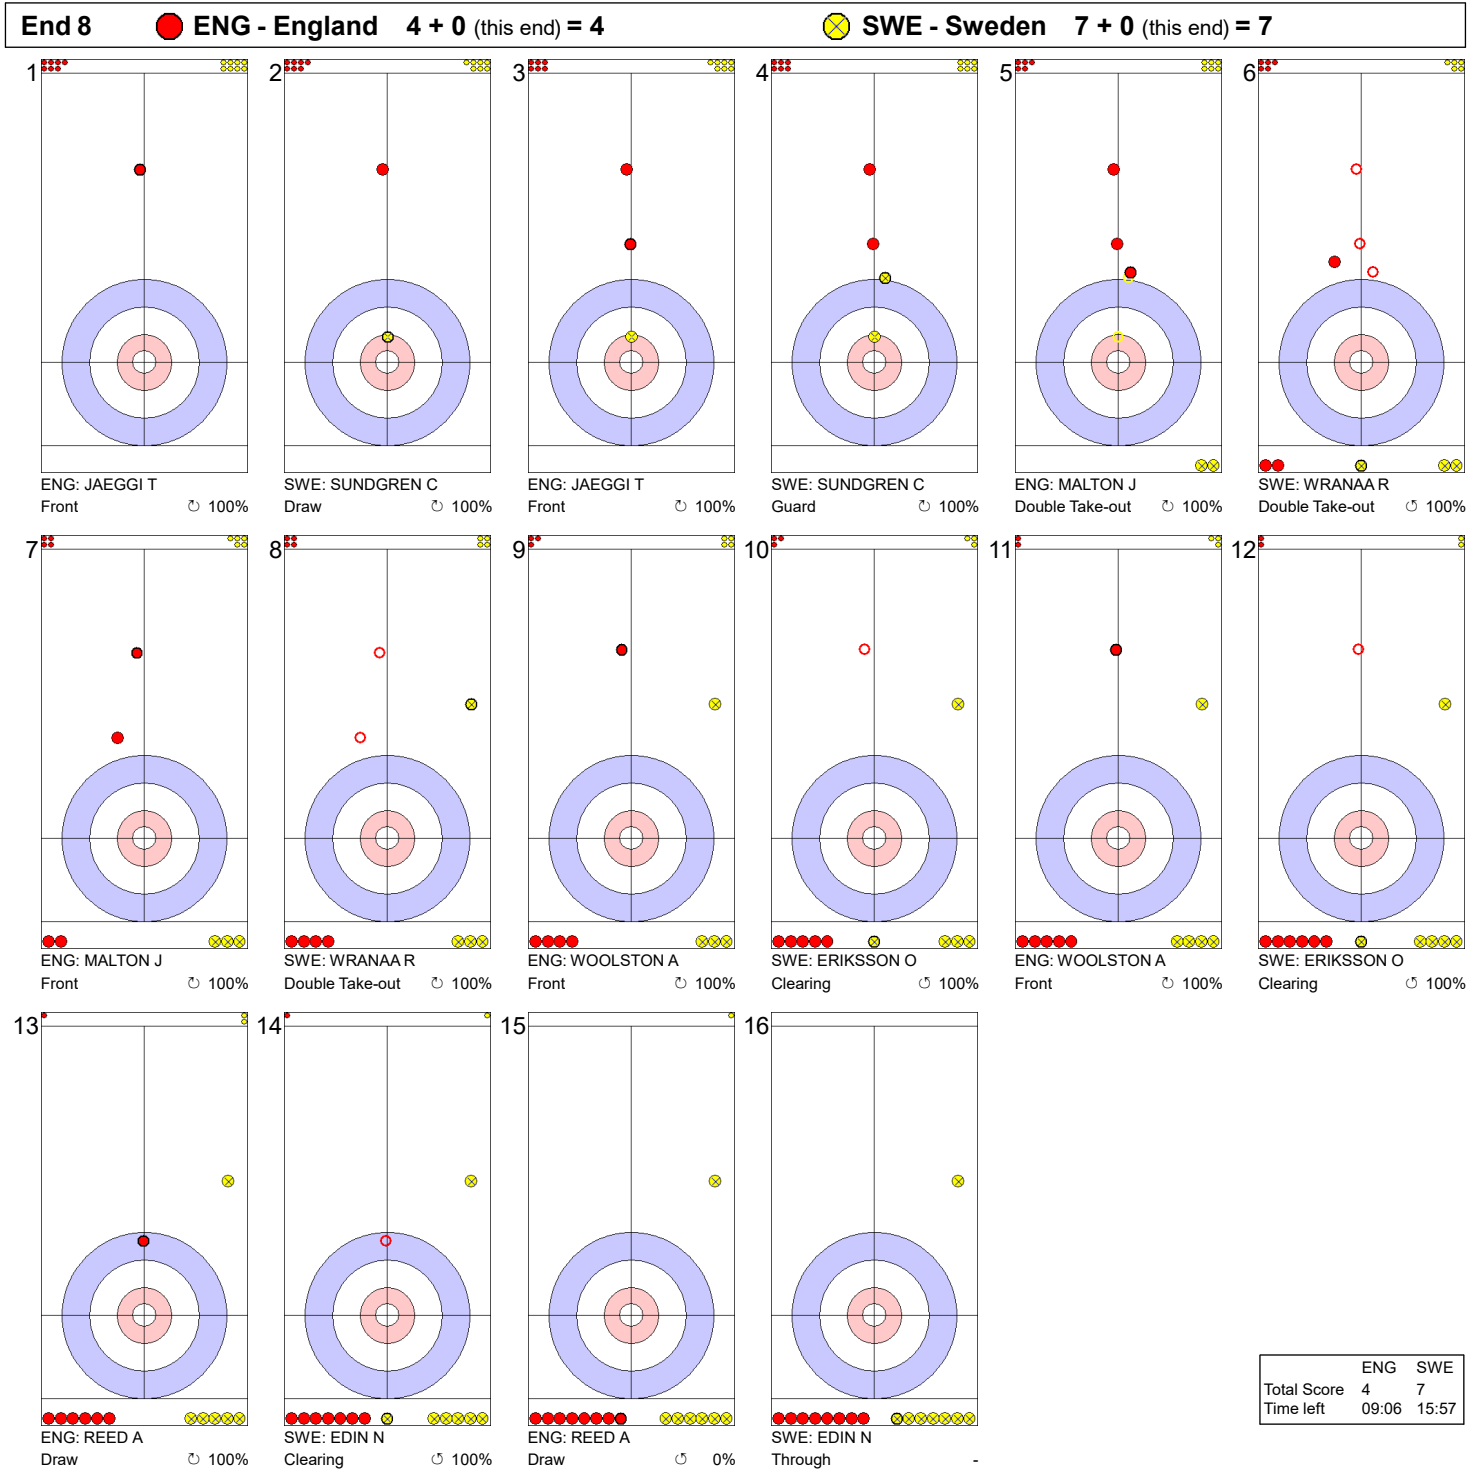

Game - Shot by Shot

Legend:
 ↻ Clockwise ↺ Counter-clockwise - Not considered

Game - Shot by Shot

Legend:
 ↻ Clockwise ↺ Counter-clockwise - Not considered

Game - Shot by Shot

Legend:
 ↻ Clockwise ↺ Counter-clockwise - Not considered

Game - Shot by Shot

Legend:
 Clockwise
 Counter-clockwise
 - Not considered

Game - Shot by Shot

	ENG	SWE
Total Score	4	7
Time left	09:06	15:57

Legend:
 Clockwise Counter-clockwise - Not considered

Game - Shot by Shot

Legend:
 ↻ Clockwise ↺ Counter-clockwise - Not considered