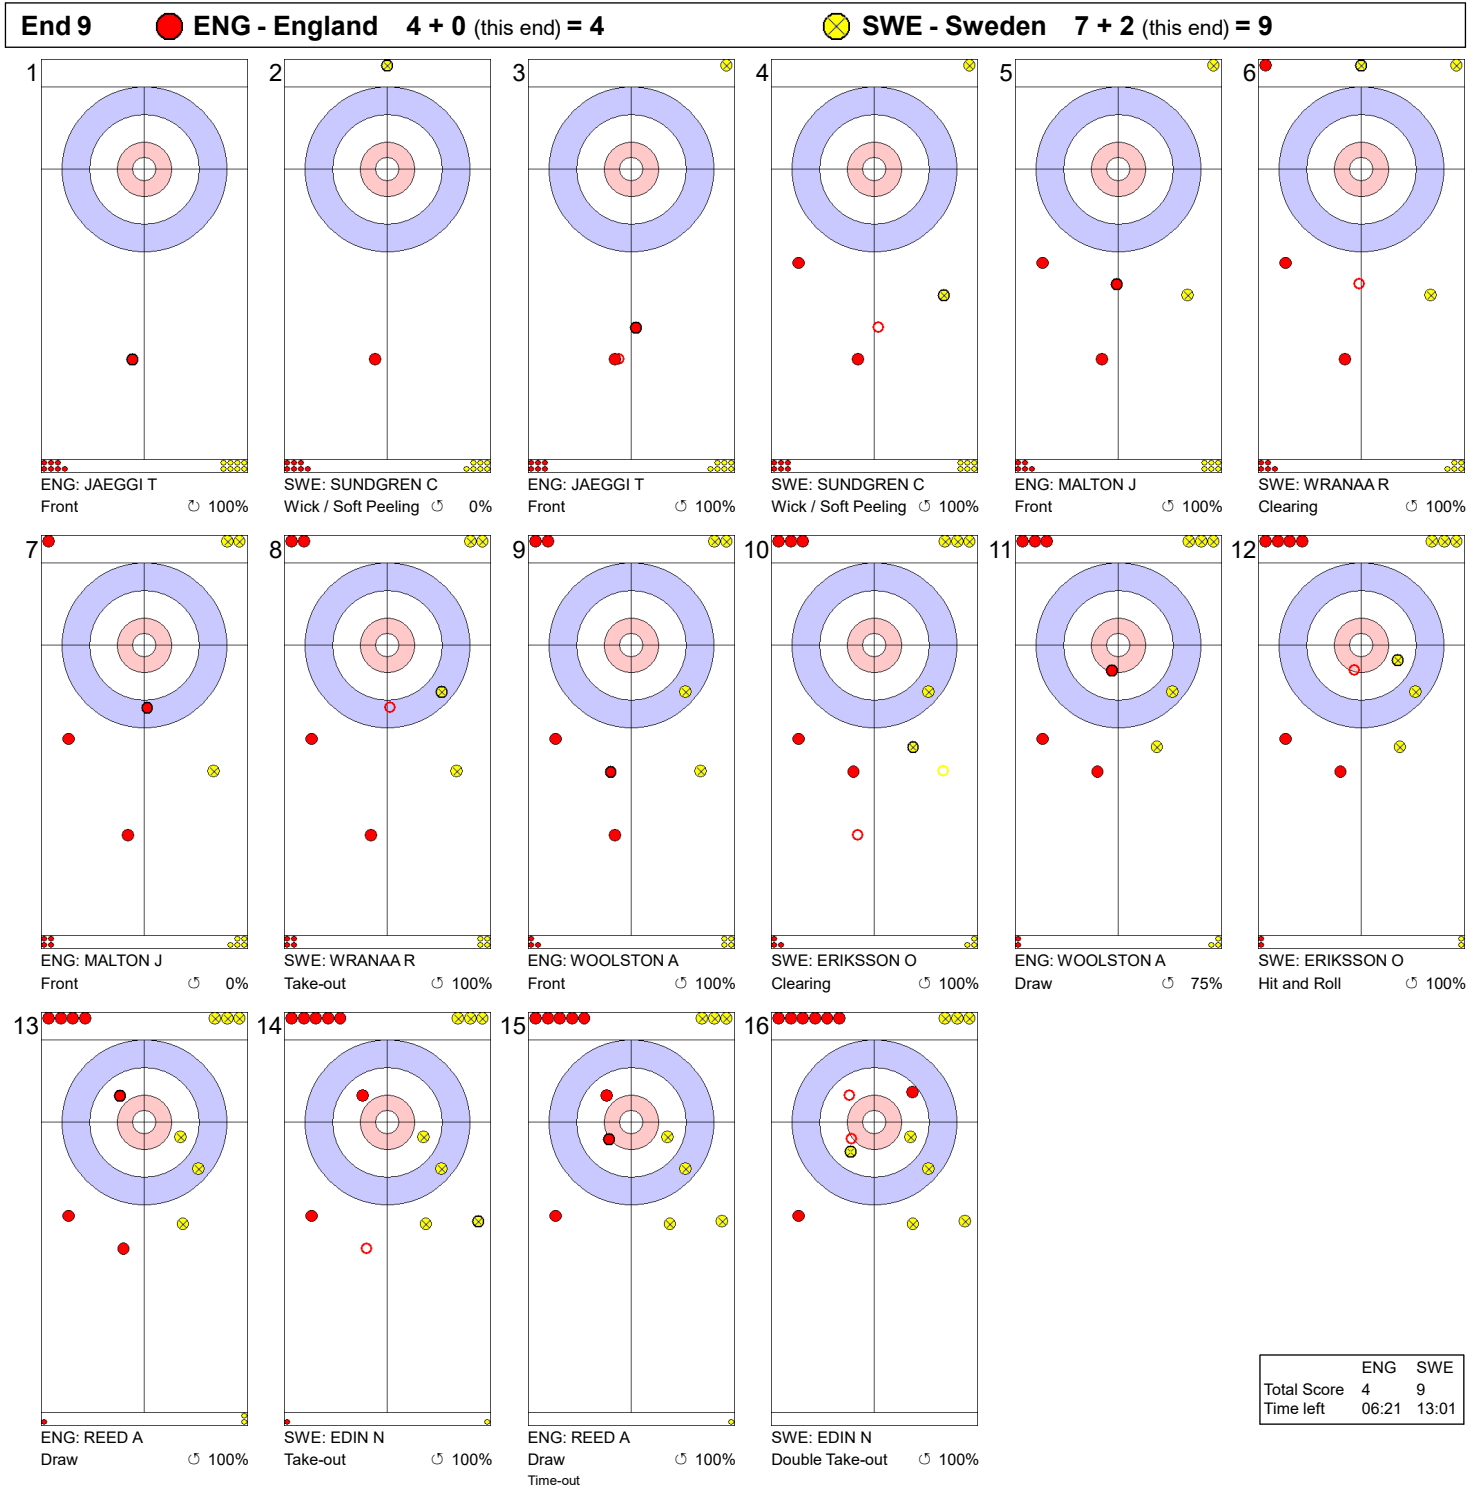

Game - Shot by Shot

Legend:
 ↻ Clockwise ↺ Counter-clockwise - Not considered

Game - Shot by Shot

Legend:
 ↻ Clockwise ↺ Counter-clockwise - Not considered

Game - Shot by Shot

Legend:
 ↻ Clockwise ↺ Counter-clockwise - Not considered

Game - Shot by Shot

Legend:
 Clockwise
 Counter-clockwise
 - Not considered

Game - Shot by Shot

	ENG	SWE
Total Score	4	7
Time left	09:06	15:57

Legend:
 Clockwise Counter-clockwise - Not considered

Game - Shot by Shot

Legend:
 ↻ Clockwise ↺ Counter-clockwise - Not considered