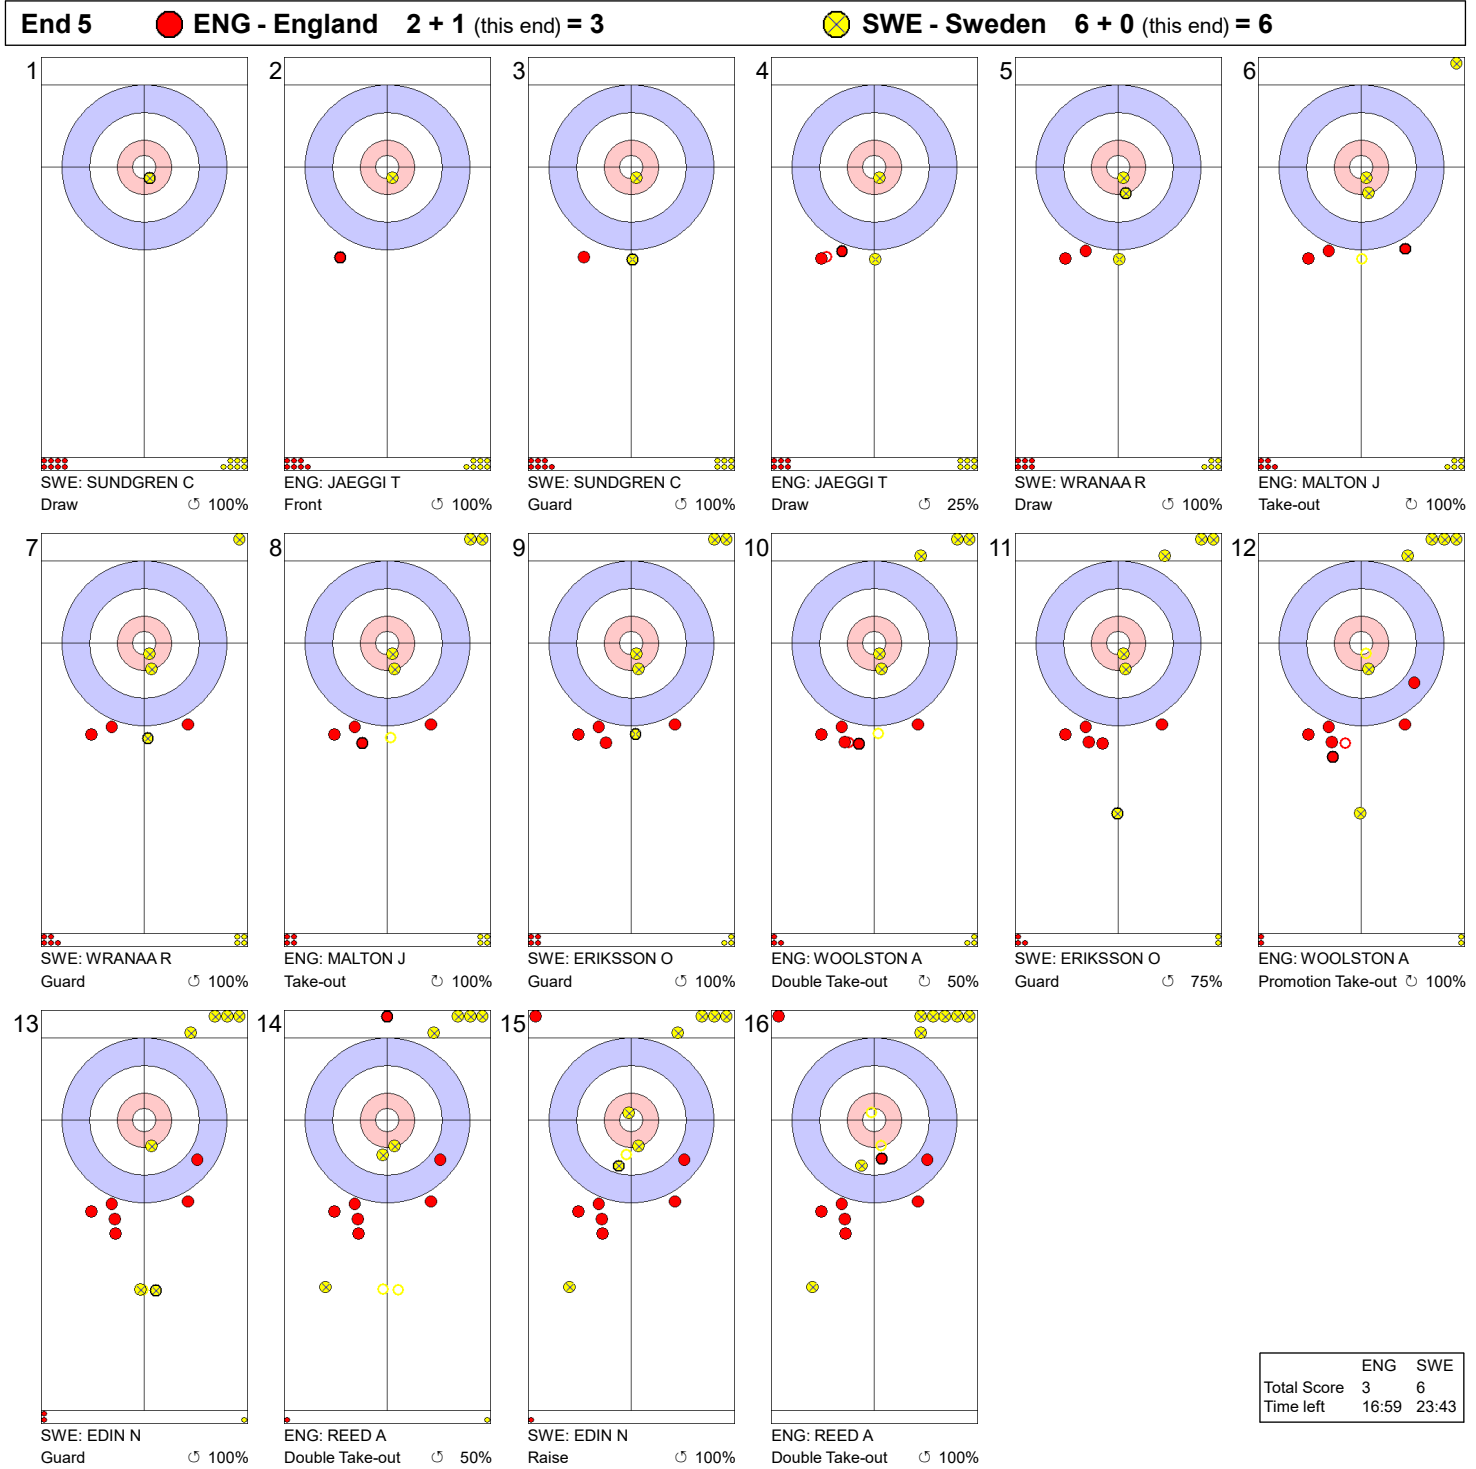

Game - Shot by Shot

Legend:
 ↻ Clockwise ↺ Counter-clockwise - Not considered

Game - Shot by Shot

Legend:
 ↻ Clockwise ↺ Counter-clockwise - Not considered

Game - Shot by Shot

Legend:
 ↻ Clockwise ↺ Counter-clockwise - Not considered

Game - Shot by Shot

Legend:
 Clockwise
 Counter-clockwise
 - Not considered

Game - Shot by Shot

	ENG	SWE
Total Score	4	7
Time left	09:06	15:57

Legend:
 Clockwise Counter-clockwise - Not considered

Game - Shot by Shot

Legend:
 ↻ Clockwise ↺ Counter-clockwise - Not considered