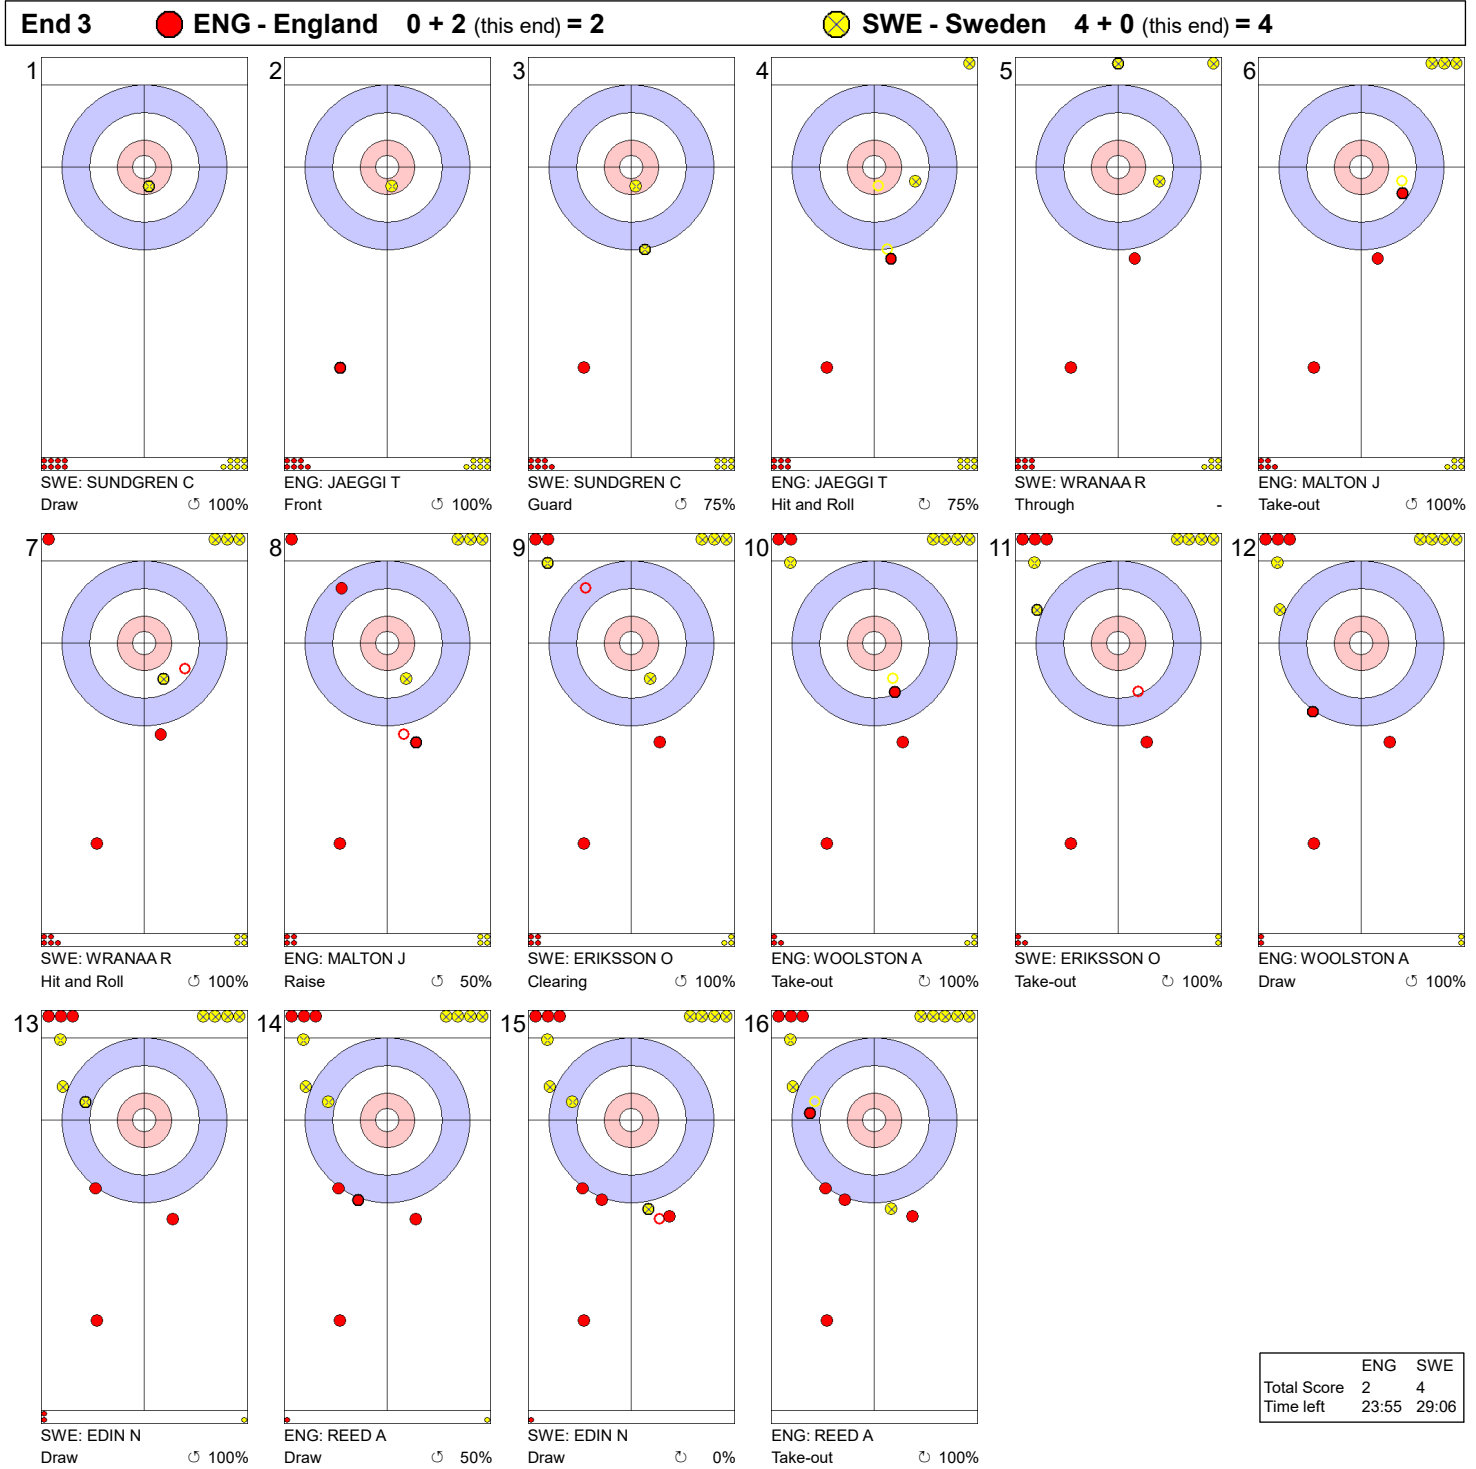

Game - Shot by Shot

Legend:
 ↻ Clockwise ↺ Counter-clockwise - Not considered

Game - Shot by Shot

Legend:
 ↻ Clockwise ↺ Counter-clockwise - Not considered

Game - Shot by Shot

Legend:
 ↻ Clockwise ↺ Counter-clockwise - Not considered

Game - Shot by Shot

Legend:
 Clockwise
 Counter-clockwise
 - Not considered

Game - Shot by Shot

	ENG	SWE
Total Score	4	7
Time left	09:06	15:57

Legend:
 Clockwise Counter-clockwise - Not considered

Game - Shot by Shot

Legend:
 ↻ Clockwise ↺ Counter-clockwise - Not considered