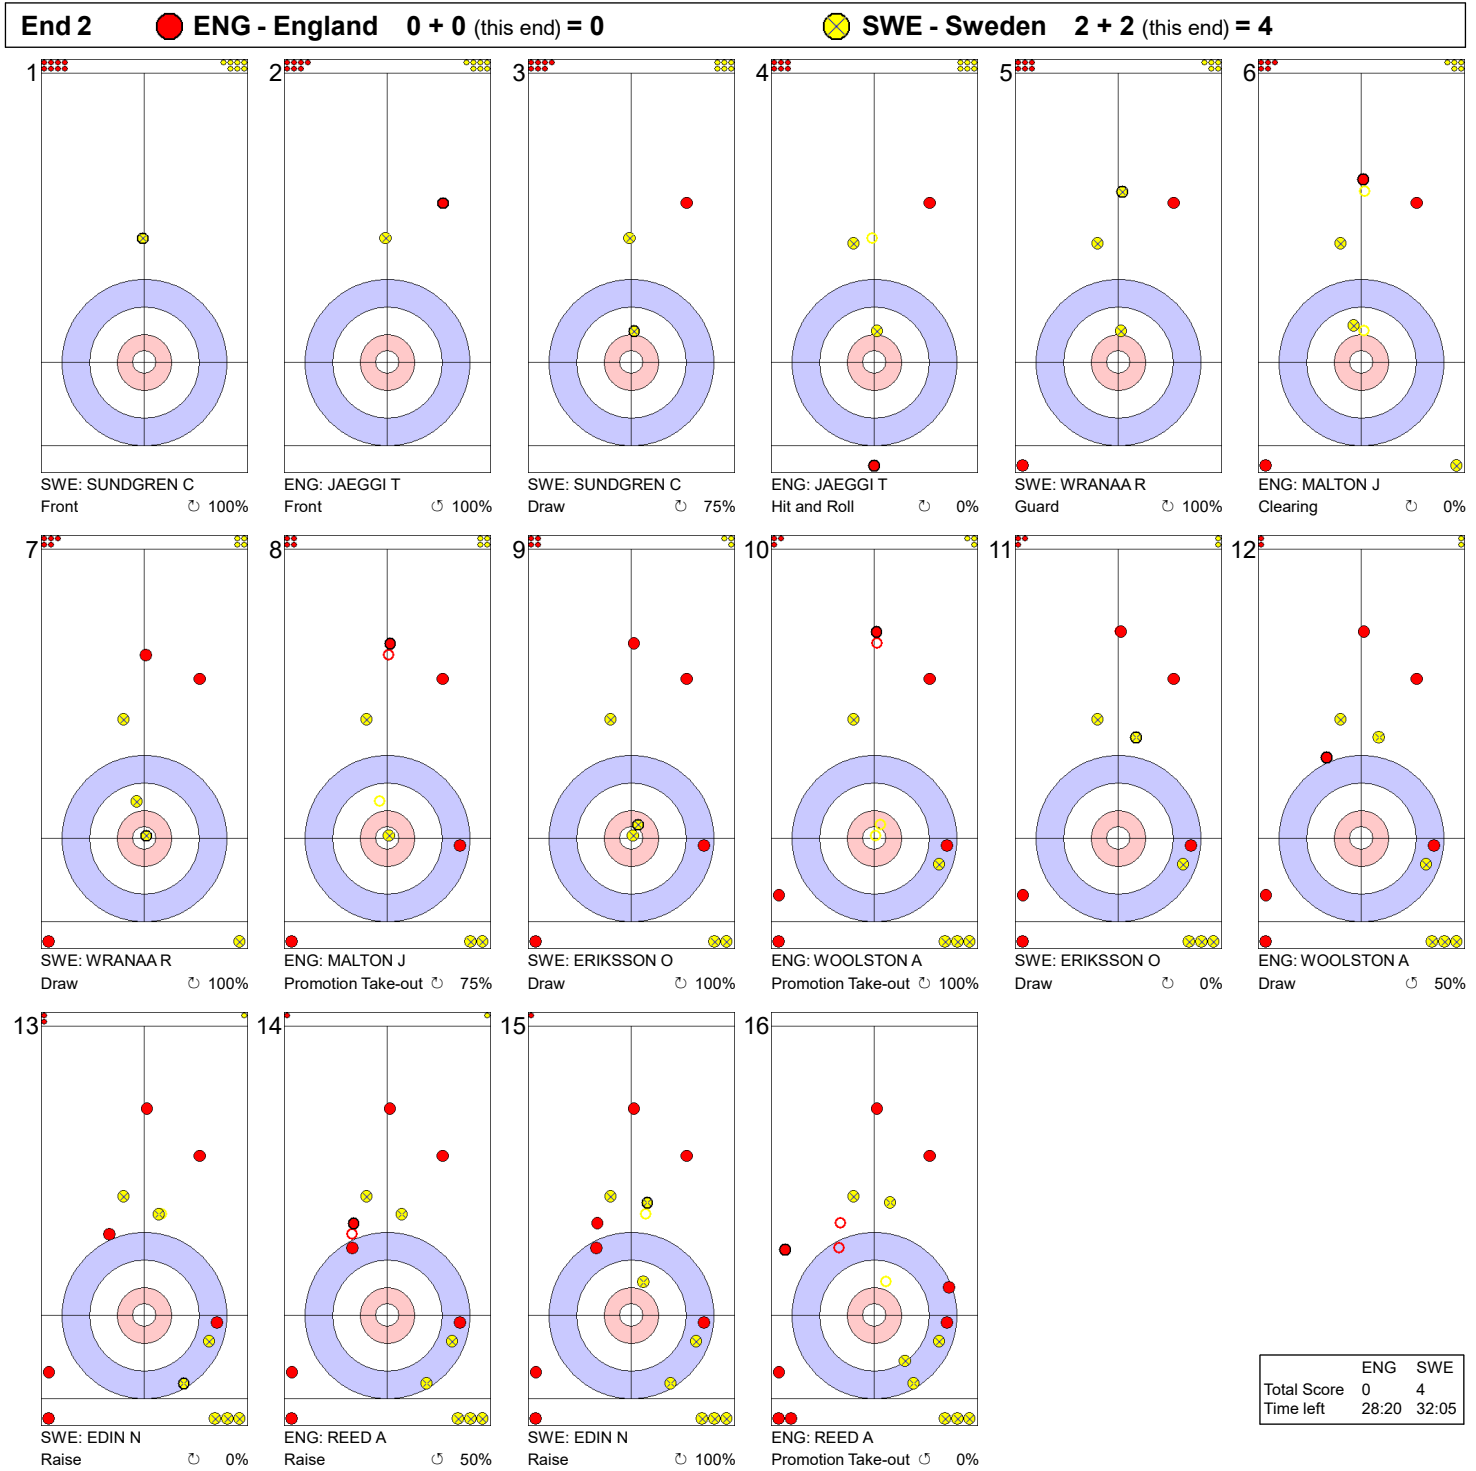

Game - Shot by Shot

Legend:
 ↻ Clockwise ↺ Counter-clockwise - Not considered

Game - Shot by Shot

Legend:
 ↻ Clockwise ↺ Counter-clockwise - Not considered

Game - Shot by Shot

Legend:
 ↻ Clockwise ↺ Counter-clockwise - Not considered

Game - Shot by Shot

Legend:
 Clockwise
 Counter-clockwise
 - Not considered

Game - Shot by Shot

	ENG	SWE
Total Score	4	7
Time left	09:06	15:57

Legend:
 Clockwise Counter-clockwise - Not considered

Game - Shot by Shot

Legend:
 ↻ Clockwise ↺ Counter-clockwise - Not considered