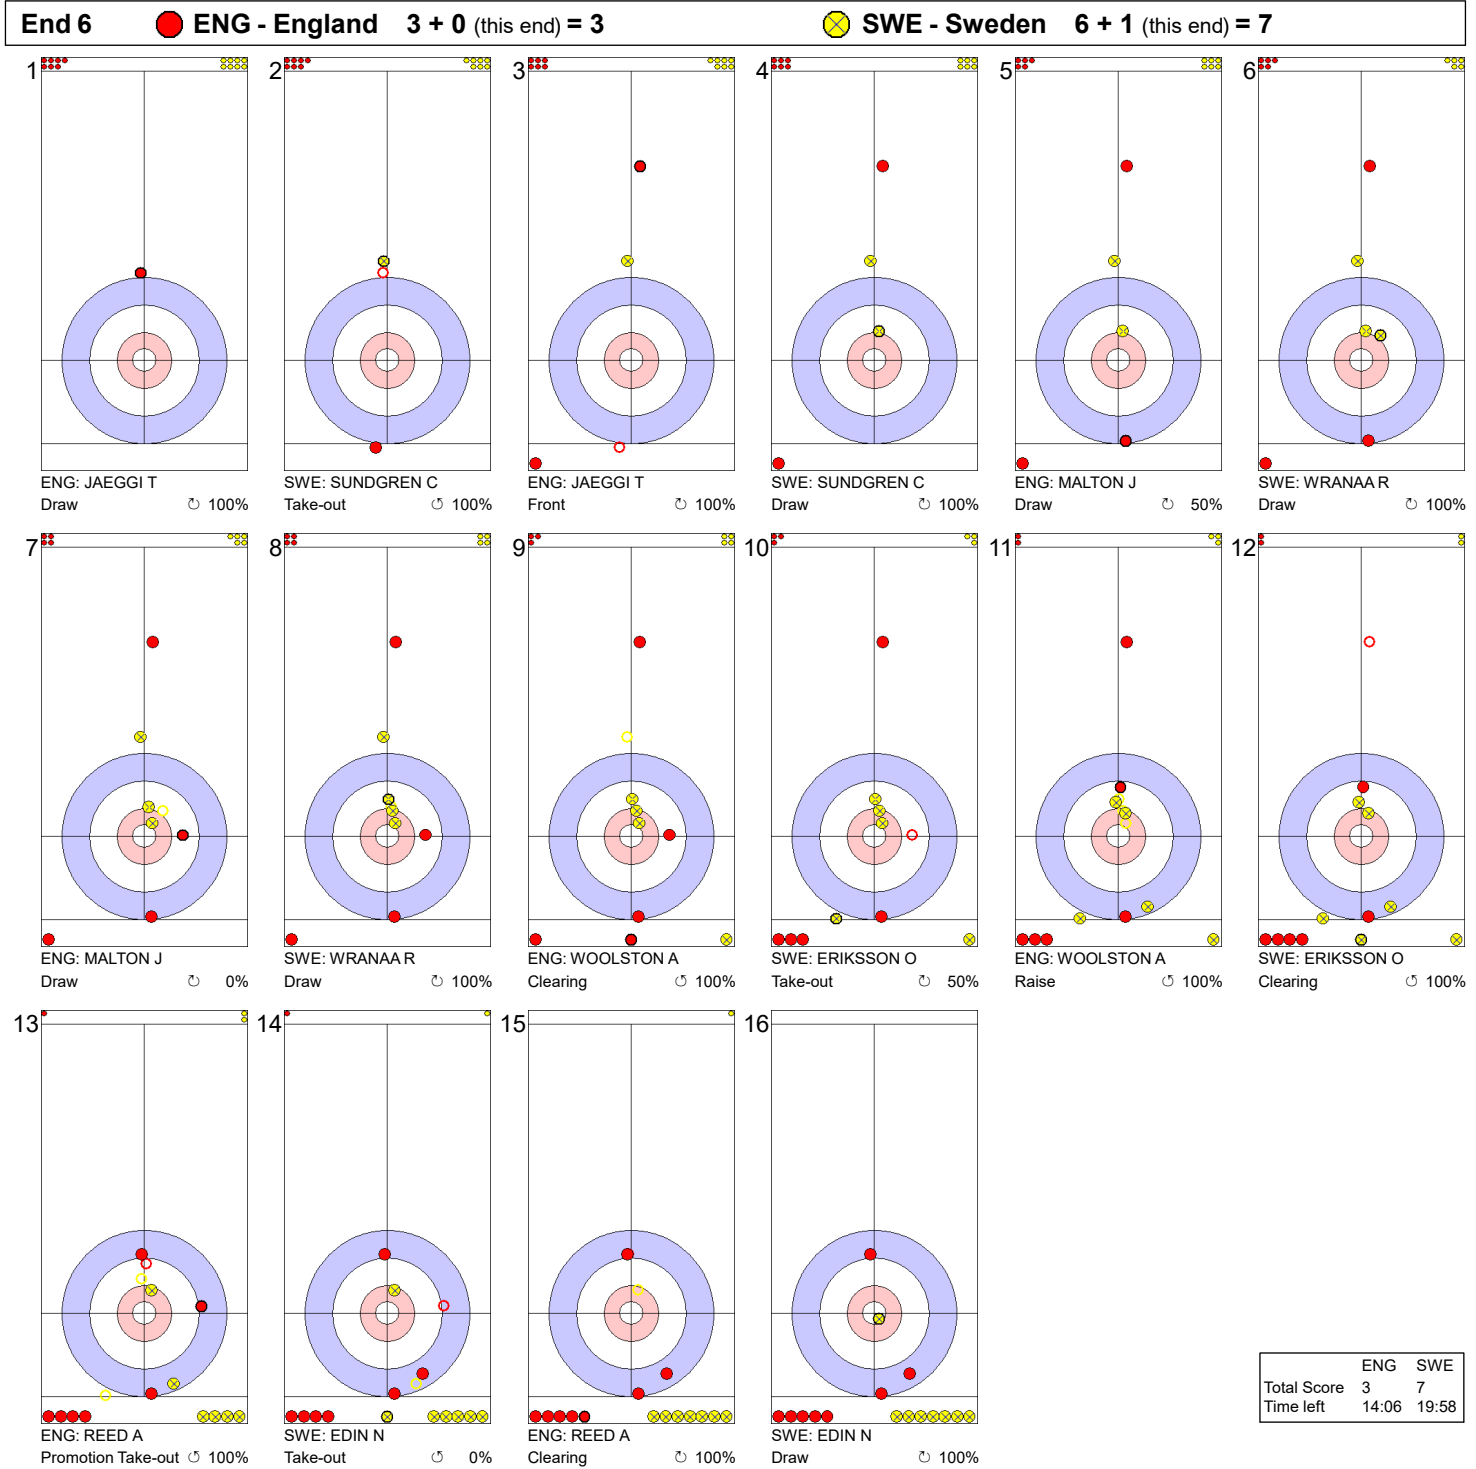

Game - Shot by Shot

Legend:
 ↻ Clockwise ↺ Counter-clockwise - Not considered

Game - Shot by Shot

Legend:
 ↻ Clockwise ↺ Counter-clockwise - Not considered

Game - Shot by Shot

Legend:
 ↻ Clockwise ↺ Counter-clockwise - Not considered

Game - Shot by Shot

Legend:
 Clockwise
 Counter-clockwise
 - Not considered

Game - Shot by Shot

	ENG	SWE
Total Score	4	7
Time left	09:06	15:57

Legend:
 Clockwise Counter-clockwise - Not considered

Game - Shot by Shot

Legend:
 ↻ Clockwise ↺ Counter-clockwise - Not considered